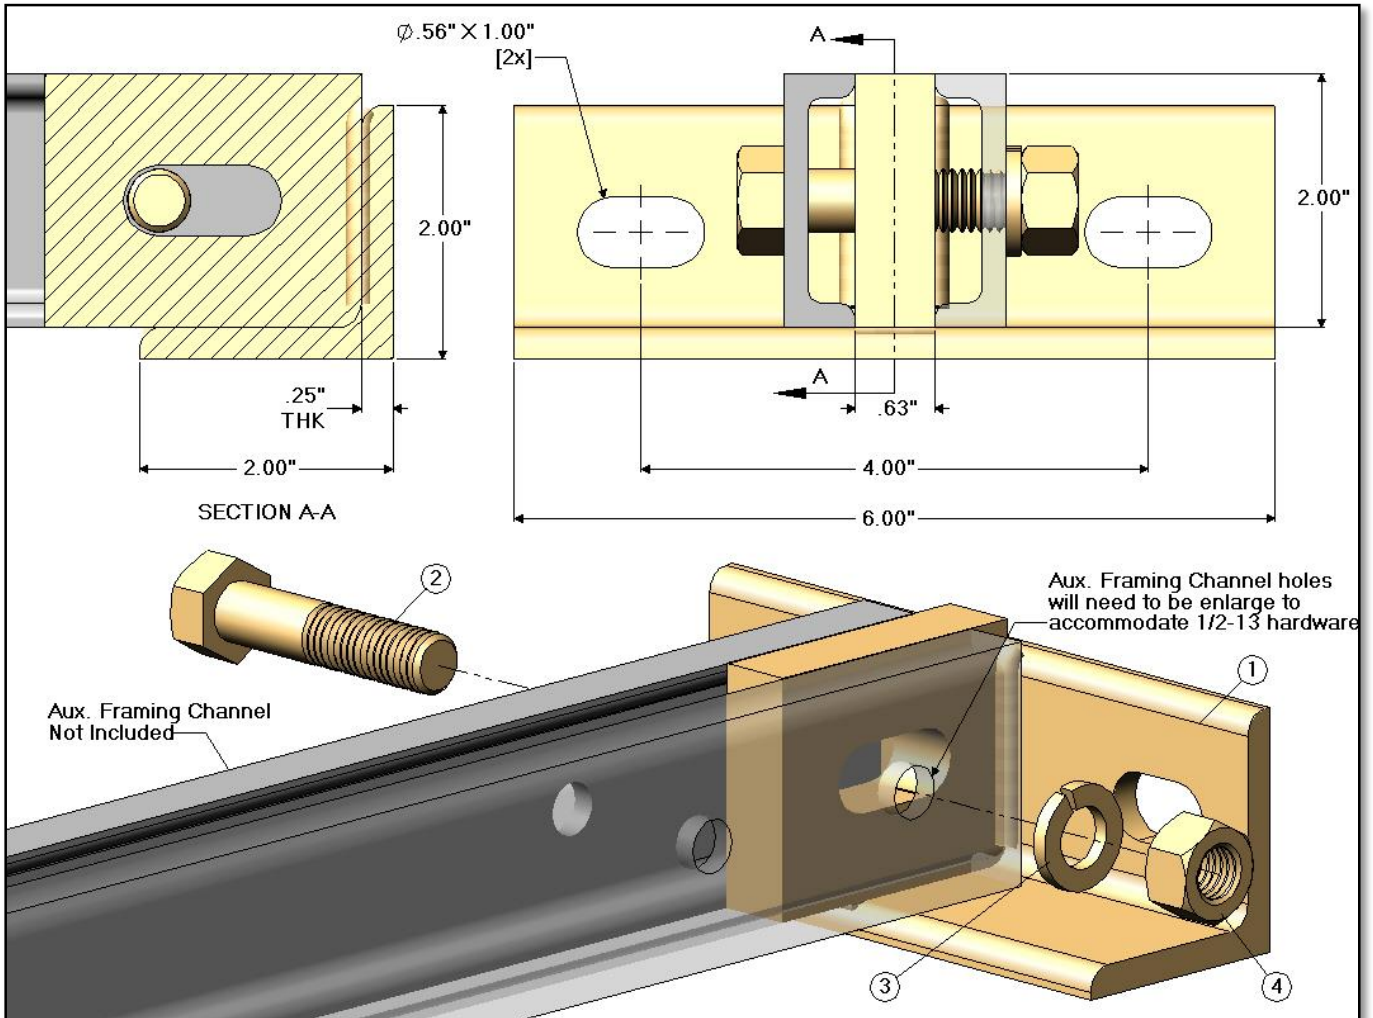

WSB4175ZY - EQ Wall Support Bracket

WSB4175ZY - EQ Wall Support Bracket

Item	CSF P/N#	QTY	Description
1	WSB4175	1	EQ Wall Support Assembly
2	HH1108	1	1/2-13 HHCS x 2.25" Length
3	LW157	1	1/2" Spring Lock Washer
4	HN147	1	1/2-13 Hex Nut

Notes:

- Aux. Framing Channel - Not Included
- Finish: zinc yellow

Specifications subject to change. Please contact CSF Customer Service for more information.