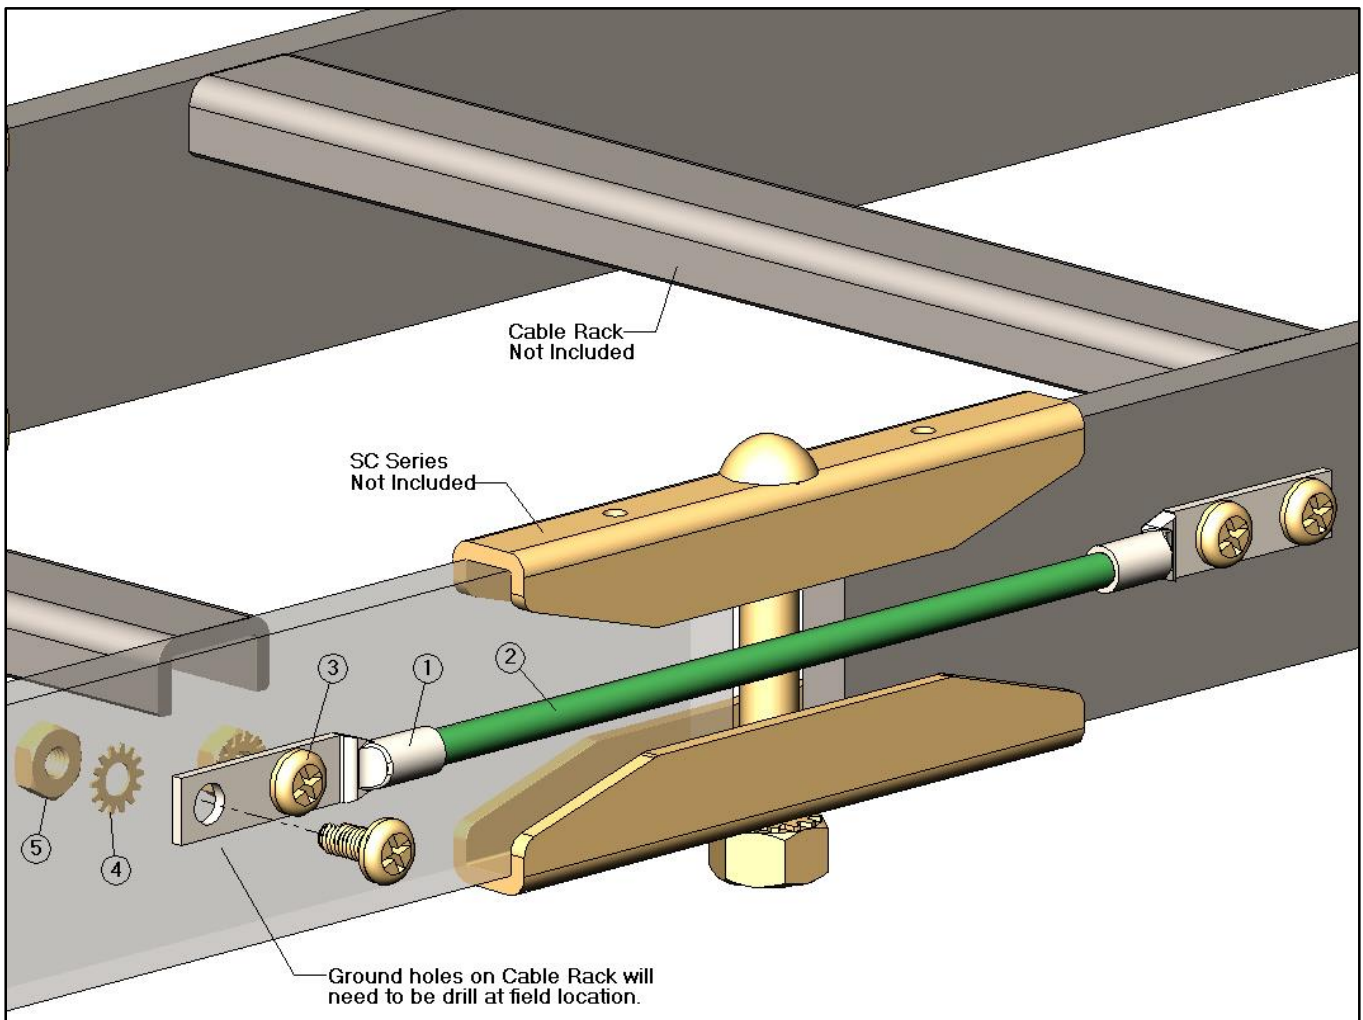

**TLA122GNK - Terminal Lug Assembly**

**TLA122GNK - Terminal Lug Assembly**

Item	CSF P/N#	QTY	Description
1	KS15977	2	2 Hole Compression Lug - 3/4" O.C.
2	1S0604GN	1	#6 Green AWG Wire x 12.00" Length CL 1M RL
3	PH0403FST	4	12-24 x .50" Length - Pan Head M/S
4	LWE153	4	#12 External Tooth Lock Washer
5	HN143	4	12-24 Hex Nut

**Notes:**

- Cable Rack - Not Included
- SC Straight Clamp Kit - Not Included.
- Hardware finish: zinc yellow

Specifications subject to change. Please contact CSF Customer Service for more information.