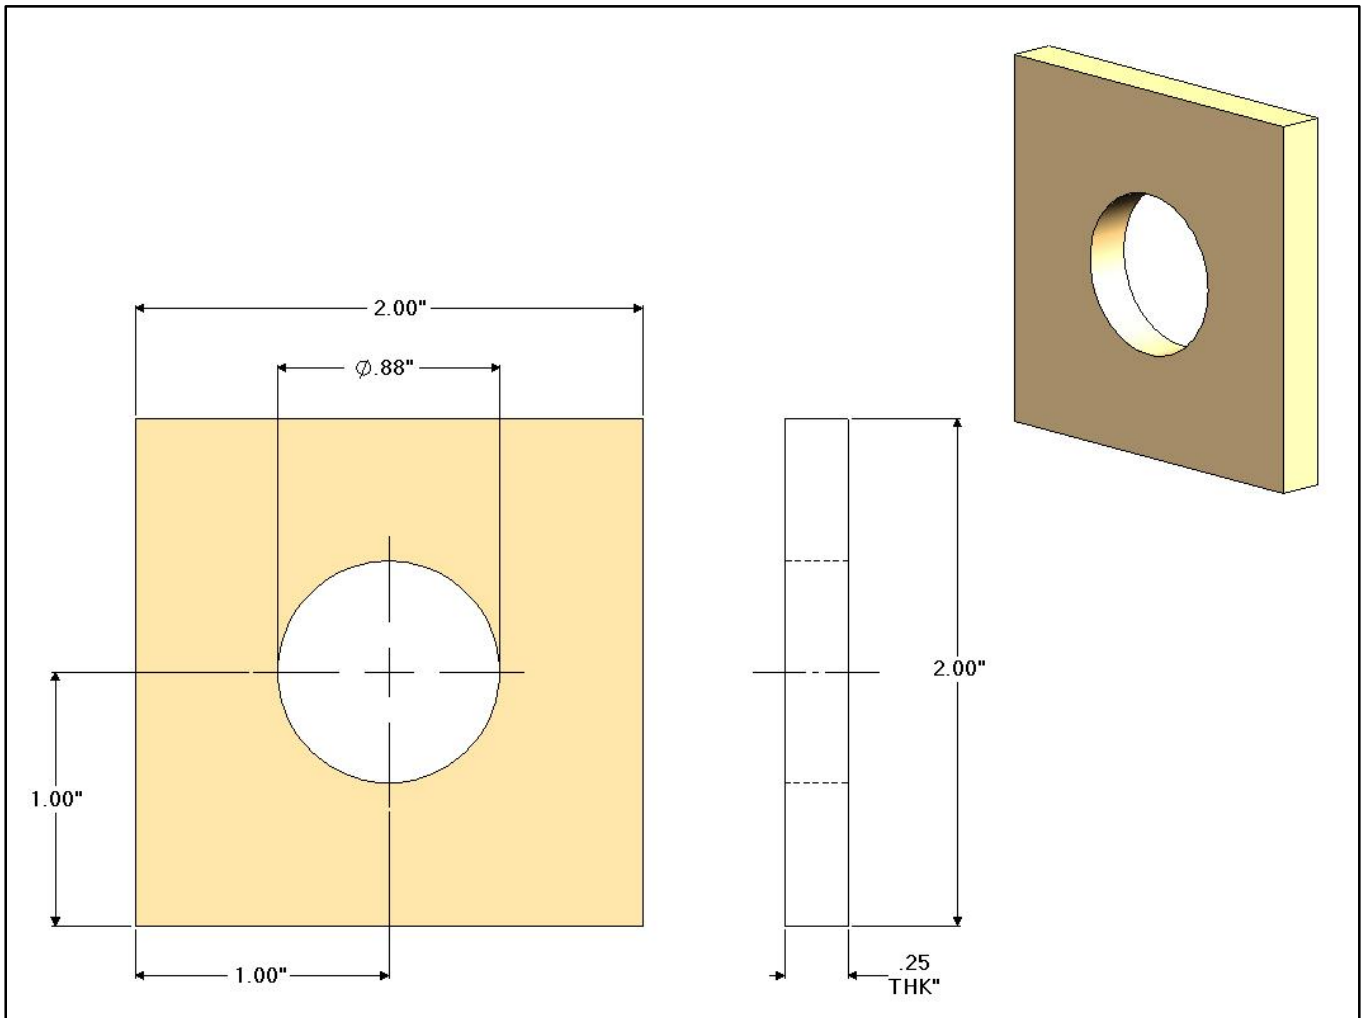

SW Series - Square Washer Selection

SW Series - Square Washer Selection

CSF P/N#	Hole Size	Hardware
SW25	Ø .31	1/4" Hardware
SW37	Ø .44	3/8" Hardware
SW50	Ø .56	1/2" Hardware
SW62	Ø .69	5/8" Hardware

Notes:

- Finish: zinc yellow

Specifications subject to change. Please contact CSF Customer Service for more information.

SW287 - Square Flat Washer

SW287 - Square Flat Washer

CSF P/N#	Description
SW287	2.00" X 2.00" x 1/4" THK