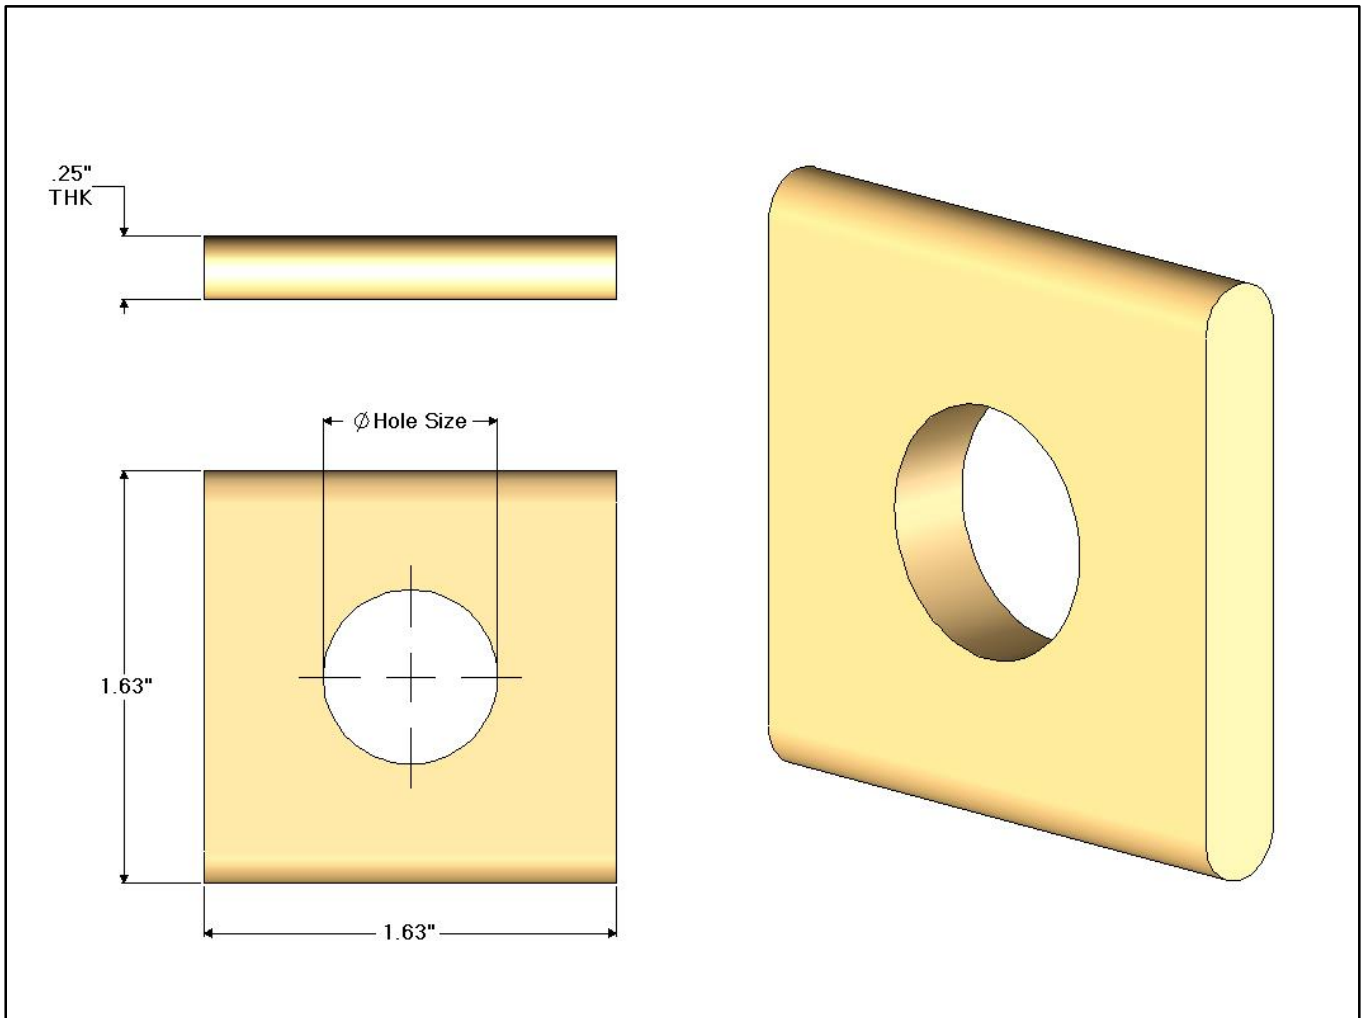

SW Series - Square Washer Selection

SW Series - Square Washer Selection

CSF P/N#	Hole Size	Hardware
SW25	Ø .31	1/4" Hardware
SW37	Ø .44	3/8" Hardware
SW50	Ø .56	1/2" Hardware
SW62	Ø .69	5/8" Hardware

Notes:

- Finish: zinc yellow

Specifications subject to change. Please contact CSF Customer Service for more information.

SW287 - Square Flat Washer

SW287 - Square Flat Washer

CSF P/N#	Description
SW287	2.00" X 2.00" x 1/4" THK