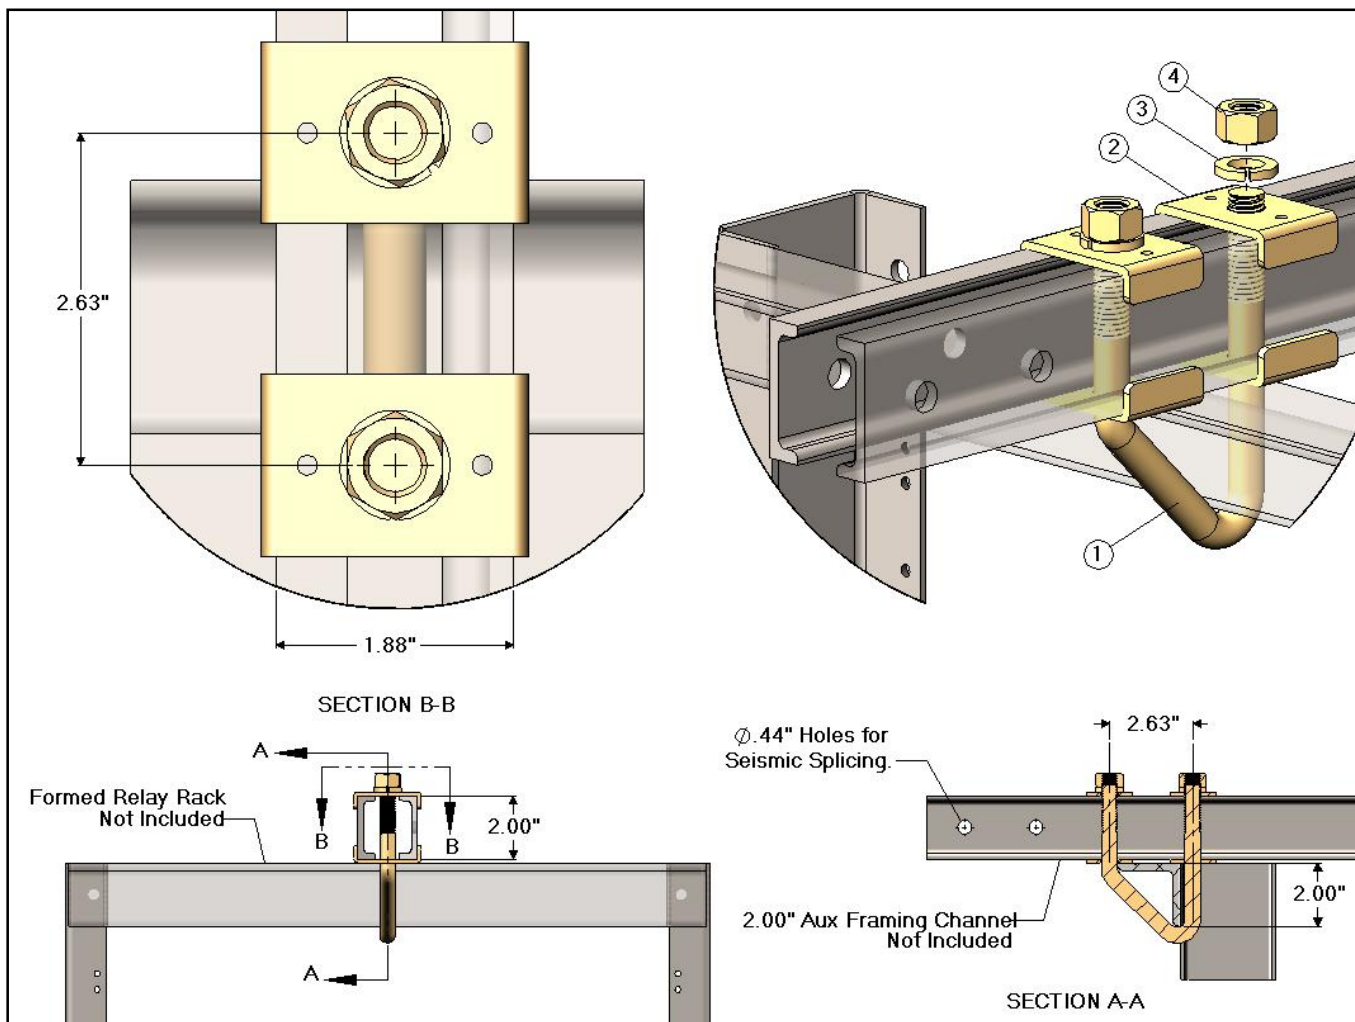

STA3602 - Aux. Framing Channel to Formed Relay Rack

STA3602 - Aux. Framing Channel to Formed Relay Rack

Item	CSF P/N#	QTY	Description
1	VB254	1	"V" Bolt
2	FC315	4	Framing Clip
3	LW157	2	1/2" Spring Lock Washer
4	HN147	2	1/2-13 Hex Nut

Notes:

- Formed Relay Rack - Not Included
- Aux Framing Channel - Not Included
- Hardware finish is zinc yellow.