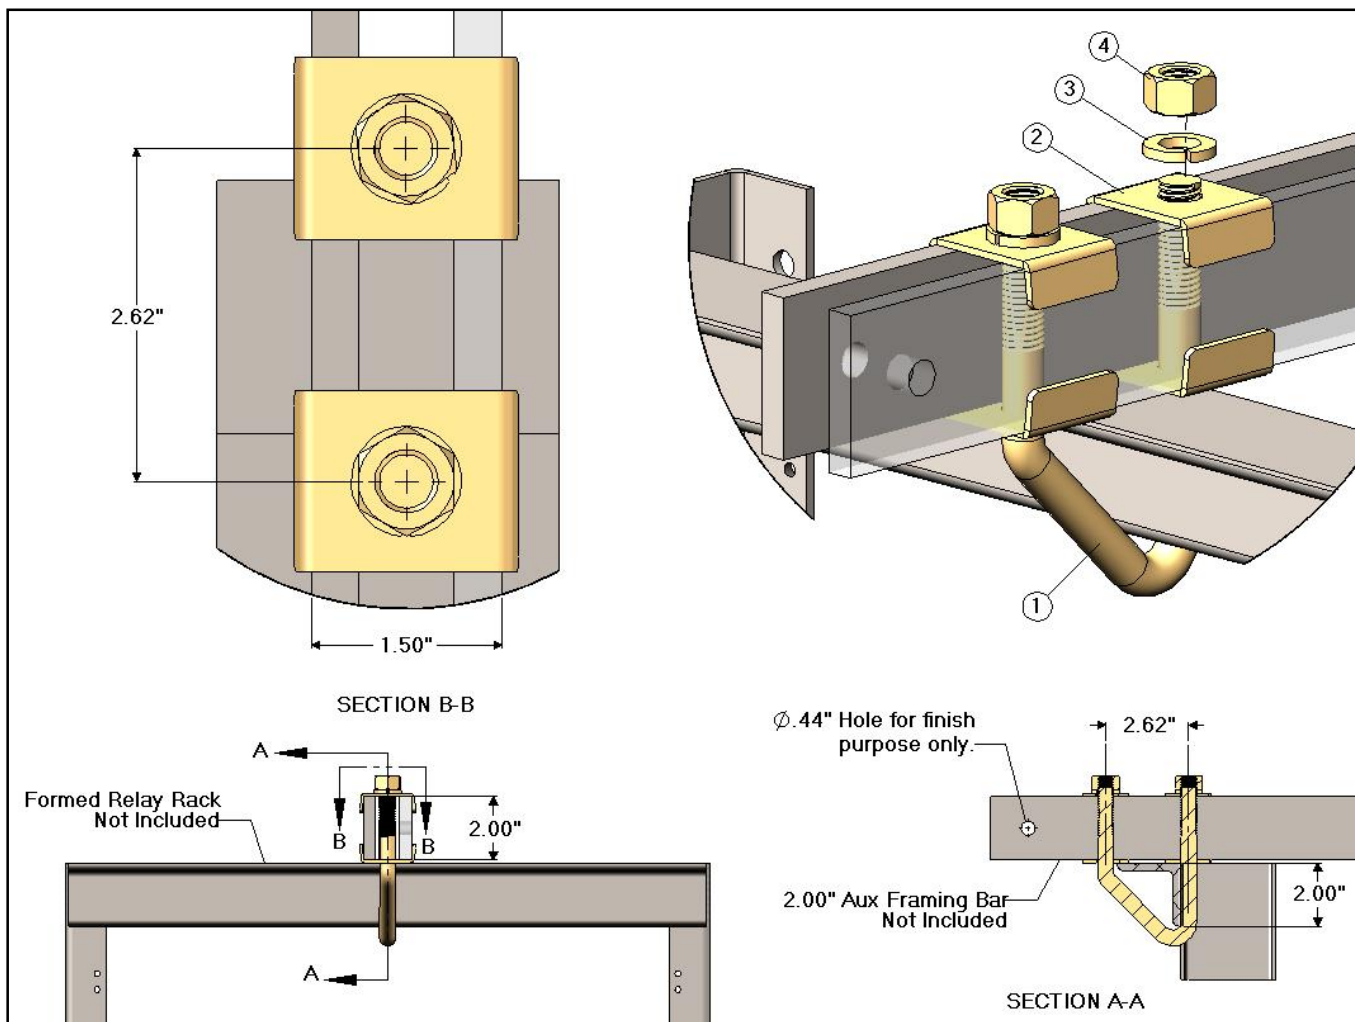

STA3601 - Aux. Framing Bar to Formed Relay Rack

STA3601 - Aux. Framing Bar to Formed Relay Rack

Item	CSF P/N#	QTY	Description
1	VB254	1	"V" Bolt
2	FC312	4	Framing Clip
3	LW157	2	1/2" Spring Lock Washer
4	HN147	2	1/2-13 Hex Nut

Notes:

- Formed Relay Rack - Not Included
- Aux Framing Bar - Not Included
- Hardware finish is zinc yellow.