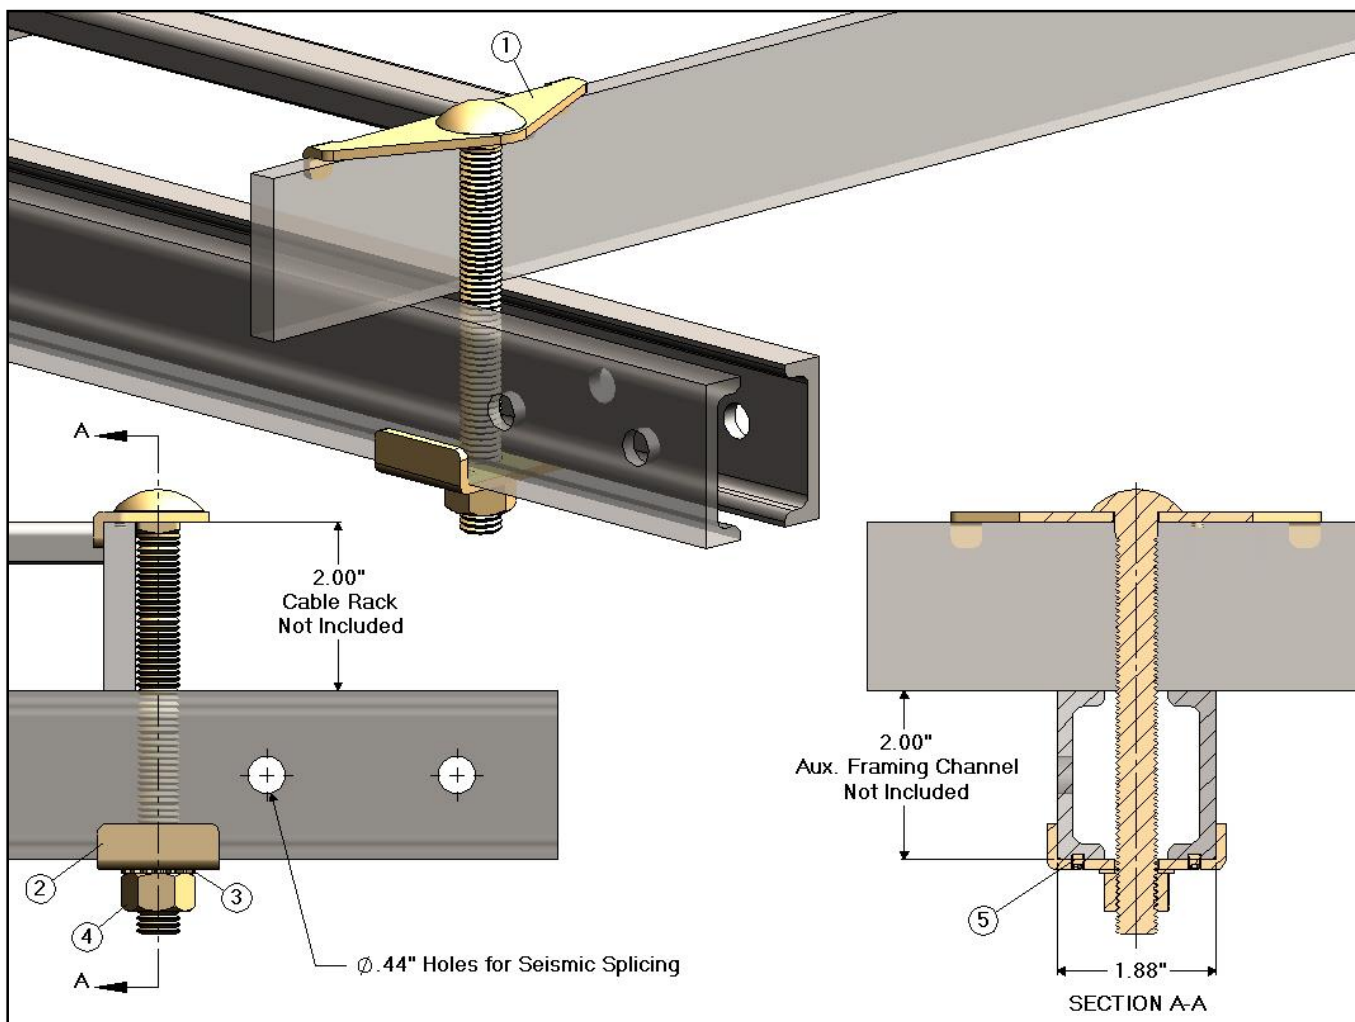

SJB6402CCN - Spanner "J" Bolt Kit - 2.00" Cable Rack to 2.00" Aux. Framing Channel Continuity

SJB6402CCN - Spanner "J" Bolt Kit - 2.00" Cable Rack to 2.00" Aux. Framing Channel Continuity

| Item | CSF P/N# | QTY | Description |
|------|----------|-----|---------------------------------|
| 1 | SJB5CN | 1 | Spanner "J" Bolt - Continuity |
| 2 | FC315CN | 1 | Framing Clip - Continuity |
| 3 | LWE157 | 1 | 1/2" External Tooth Lock Washer |
| 4 | HN147 | 1 | 1/2-13 Hex Nut |
| 5 | SS0303 | 3 | #10-32 x 3/16" Socket Screw |

Notes:

- 2.00" Cable Rack - Not Included
- 2.00" Aux. Framing Channel - Not Included
- Finish: zinc yellow

Specifications subject to change. Please contact CSF Customer Service for more information.