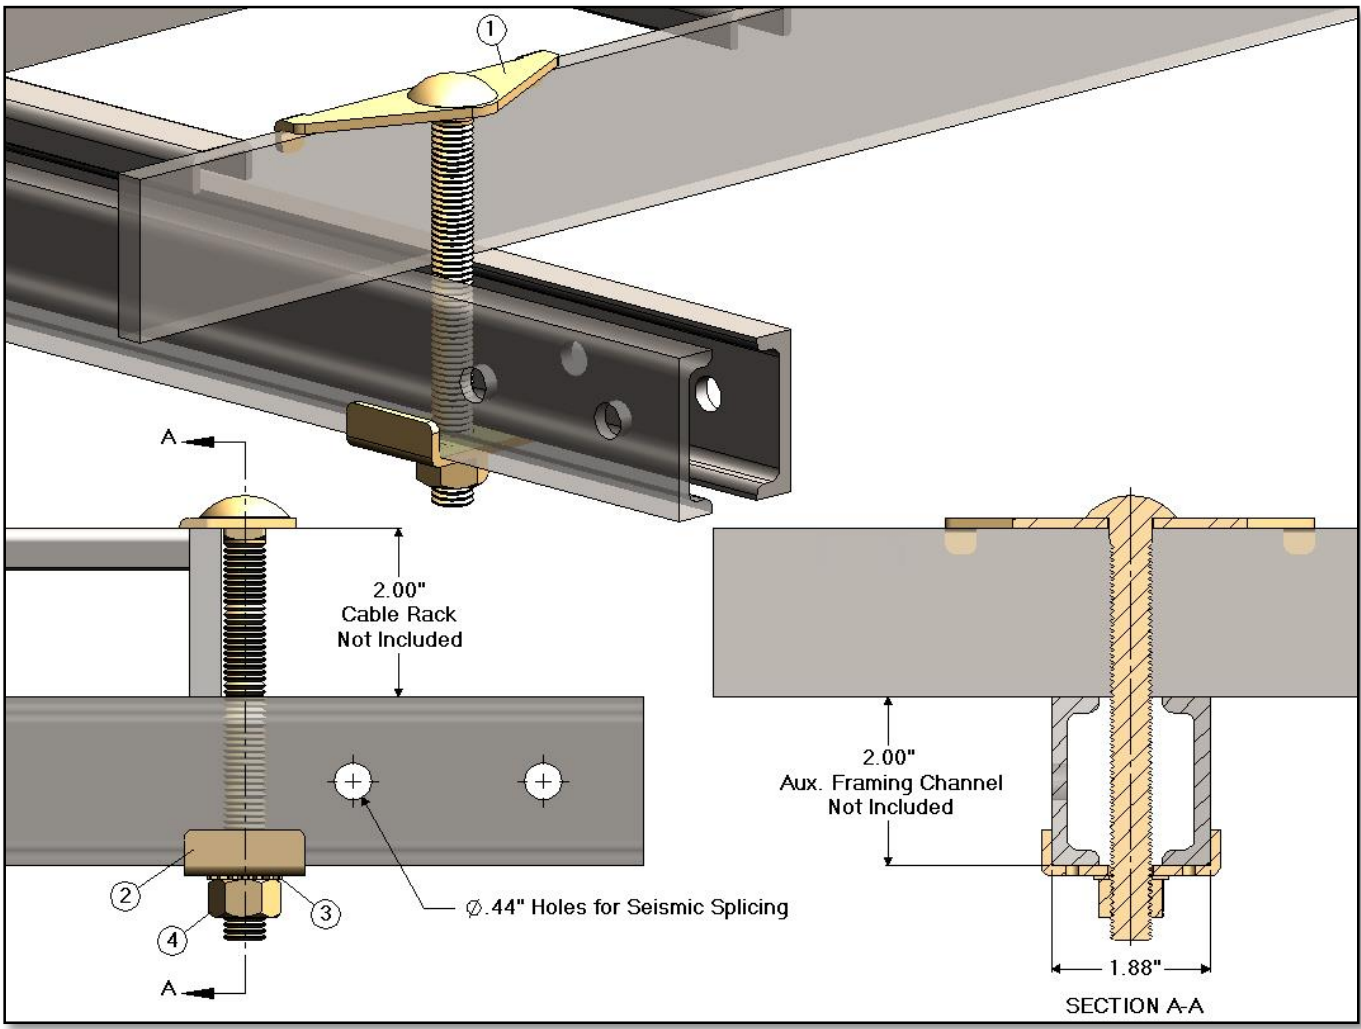

SJB6402C - Spanner "J" Bolt Kit - 2.00" Cable Rack To 2.00" Aux. Framing Channel

SJB6402C - Spanner "J" Bolt Kit - 2.00" Cable Rack To 2.00" Aux. Framing Channel

Item	CSF P/N#	QTY	Description
1	SJB5	1	Spanner "J" Bolt
2	FC315	1	Framing Clip
3	LWE157	1	1/2" External Tooth Lock Washer
4	HN147	1	1/2-13 Hex Nut

- Notes:
- 2.00" Cable Rack - Not Included
  - 2.00" Aux. Framing Channel - Not Included
  - Finish: zinc yellow

Specifications subject to change. Please contact CSF Customer Service for more information.