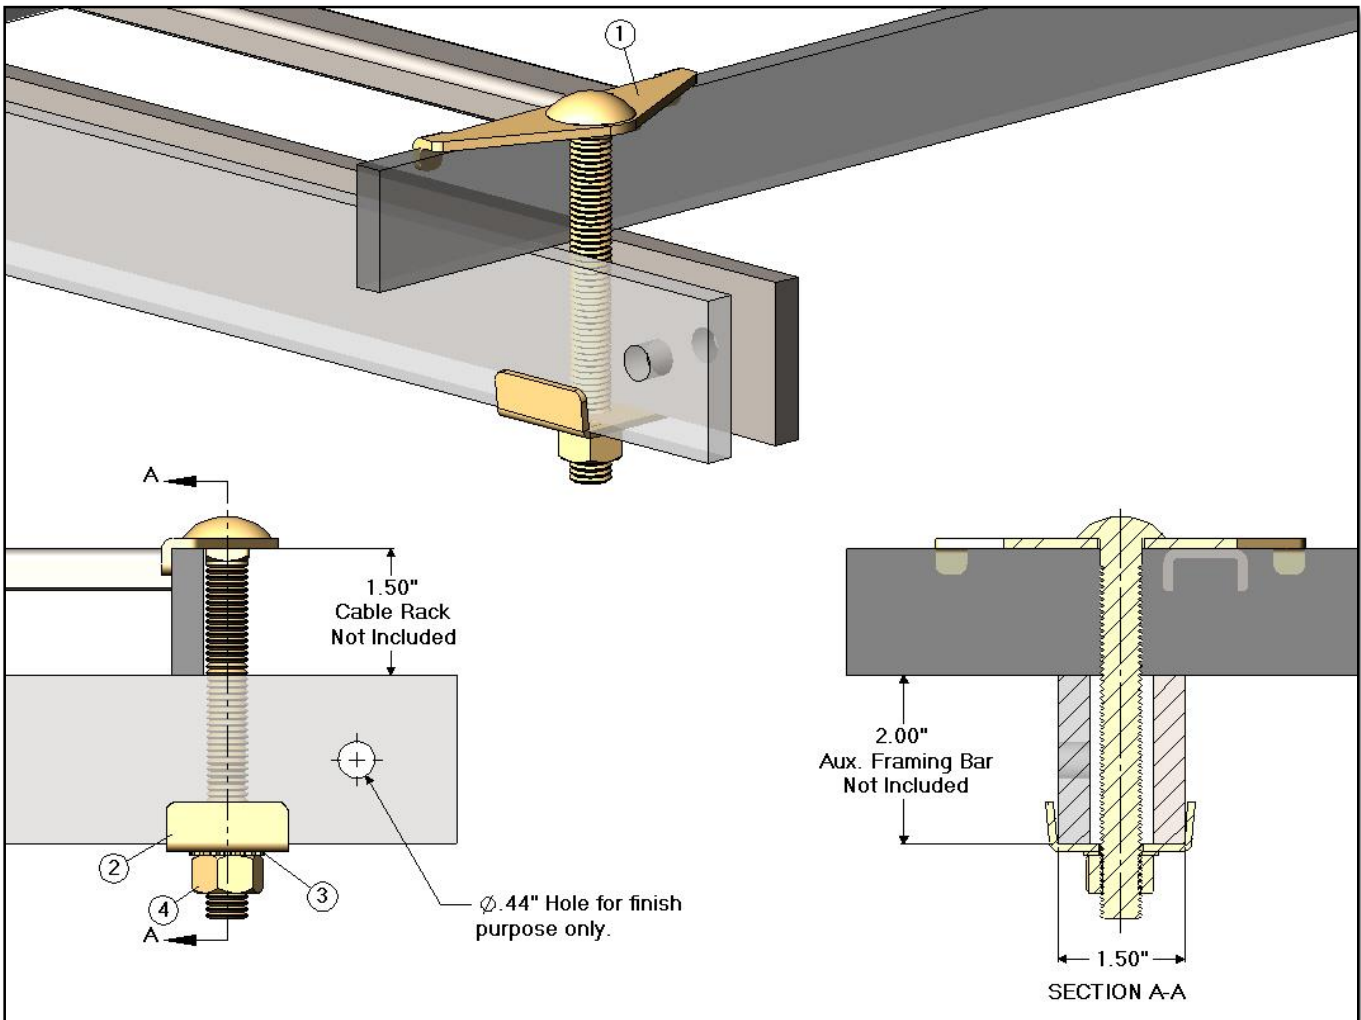

SJB6401 - Spanner "J" Bolt Kit - 1.50" Cable Rack To Aux. Framing Bar

SJB6401 - Spanner "J" Bolt Kit - 1.50" Cable Rack to Aux. Framing Bar

| Item | CSF P/N# | QTY | Description |
|------|----------|-----|---------------------------------|
| 1 | SJB4 | 1 | Spanner "J" Bolt |
| 2 | FC312 | 1 | Framing Clip |
| 3 | LWE157 | 1 | 1/2" External Tooth Lock Washer |
| 4 | HN147 | 1 | 1/2-13 Hex Nut |

Notes:

- 1.50" Cable Rack - Not Included
- 2.00" Aux. Framing Bar - Not Included
- Finish: zinc yellow