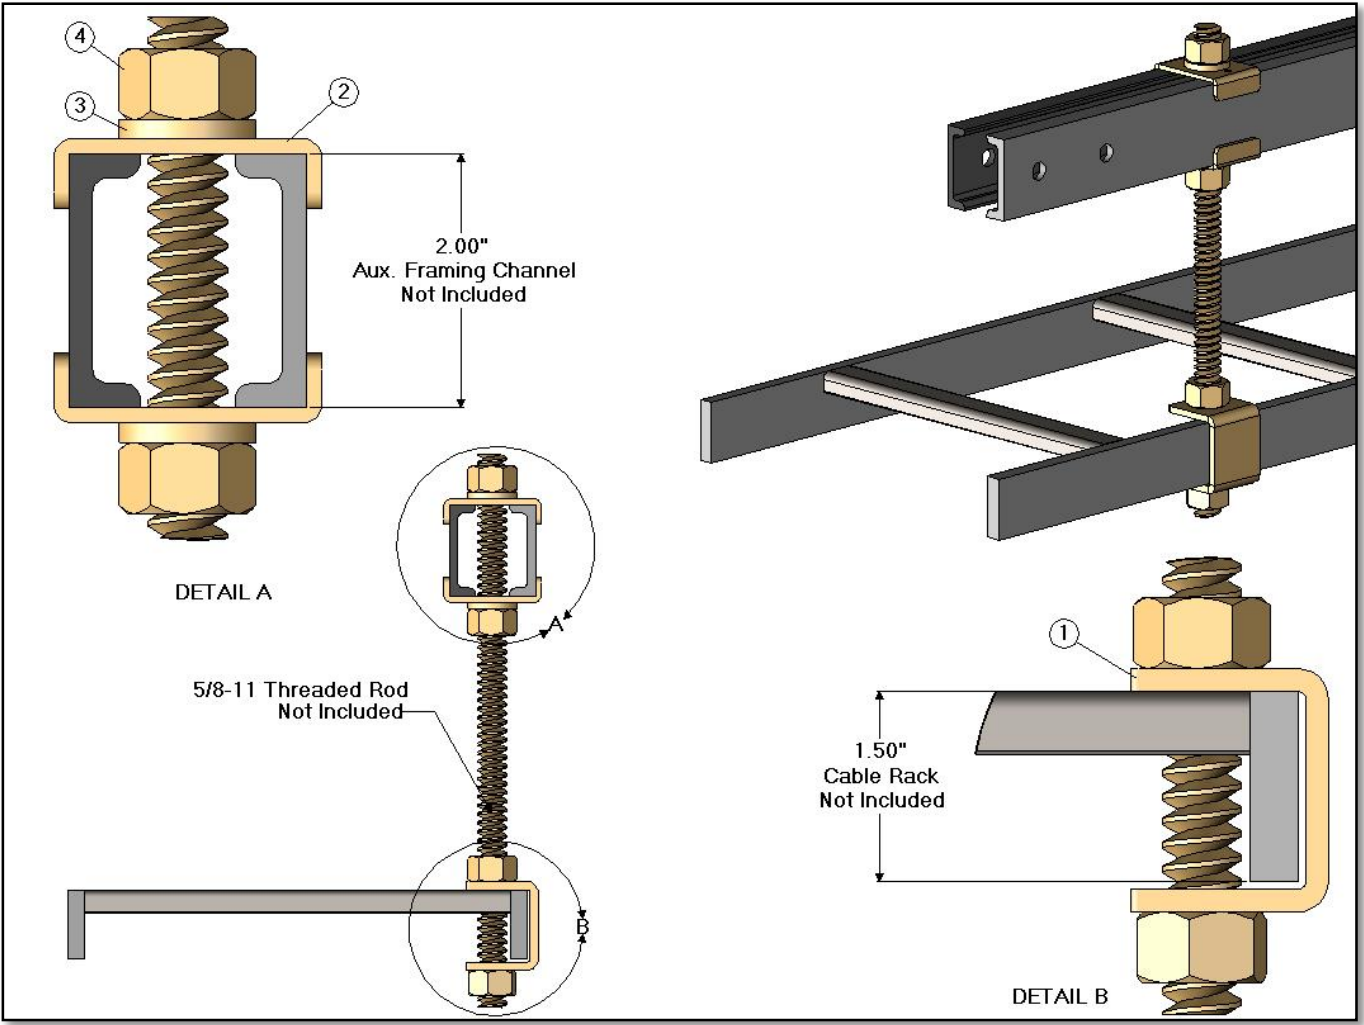

SCR5101C - 1.50" Cable Rack Support from Aux. Framing Channel

SCR5101C - 1.50" Cable Rack Support from Aux. Framing Channel

Item	CSF P/N#	QTY	Description
1	HB1	1	Hanger Bracket
2	FC316	2	Framing Clip
3	LW158	2	5/8" Spring Lock Washer
4	HN148	4	5/8-11 Hex Nut

Notes:

- Finish: zinc yellow
- Aux. Framing Channel - Not Included
- Cable Rack - Not Included
- 5/8-11 Threaded Rod - Not Included

Specifications subject to change. Please contact CSF Customer Service for more information.