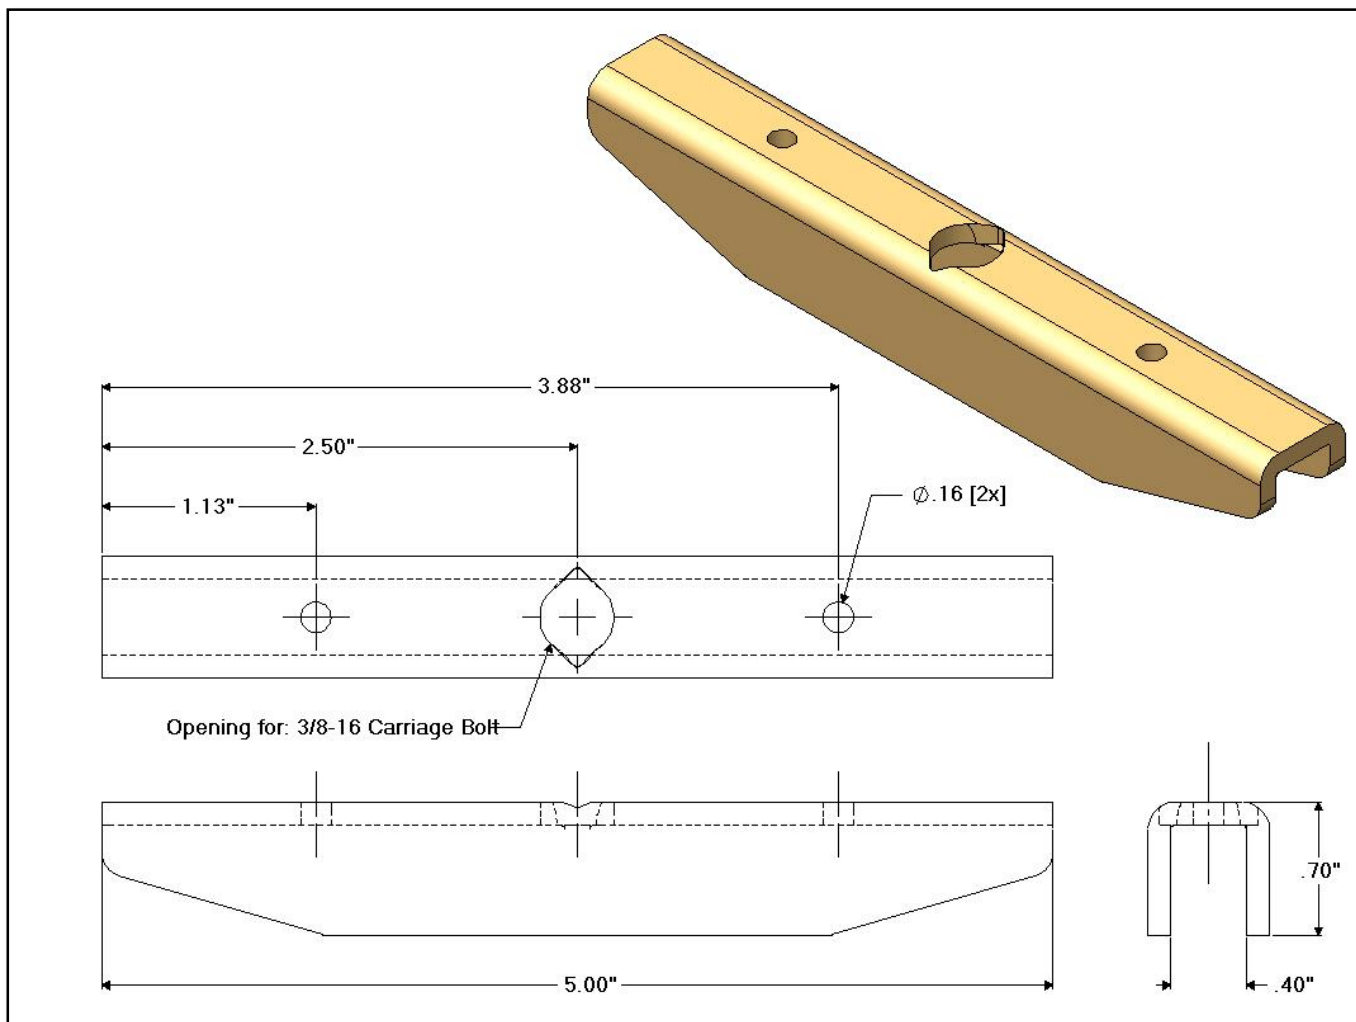

SC - Straight Clamp Bracket

Notes:

- Finish: zinc yellow

Specifications subject to change. Please contact CSF Customer Service for more information.

547