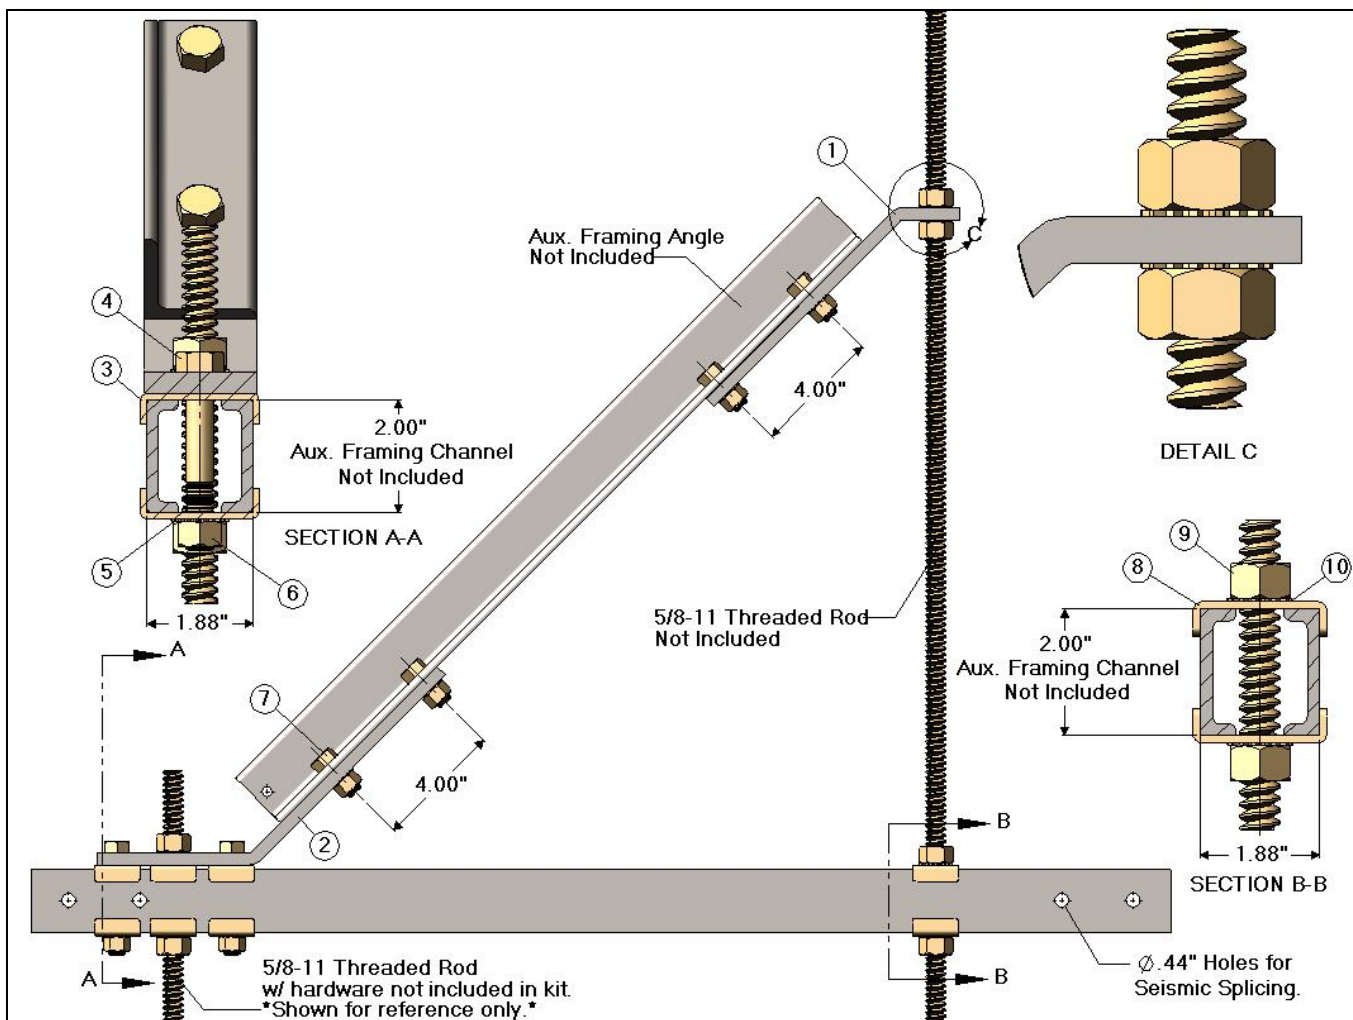

SBA3910EQ - Aux. Framing Channel Brace/ Support Kit EQ

SBA3910EQ - Aux. Framing Channel Brace/ Support Kit EQ			
Item	CSF P/N#	QTY	Description
1	A1692	1	Support Bracket
2	A1692EQ	1	Support Bracket EQ
3	FC315	4	Framing Clip
4	HH1112	2	1/2-13 HHCS x 3.25" Length
5	LWE157	6	1/2" Exterior Tooth Lock Washer
6	HN147	6	1/2-13 Hex Nut
7	HH1104	4	1/2-13 HHCS x 1.25" Length
8	FC316	2	Framing Clip
9	HN148	4	5/8-11 Hex Nut
10	LWE158	4	5/8" Exterior Tooth Lock Washer

- Notes:
- Aux. Framing Channel - Not Included
 - Aux. Framing Angle - Not Included
 - 5/8-11 Threaded Rod - Not Included
 - Hardware finish is zinc yellow.

Specifications subject to change. Please contact CSF Customer Service for more information.