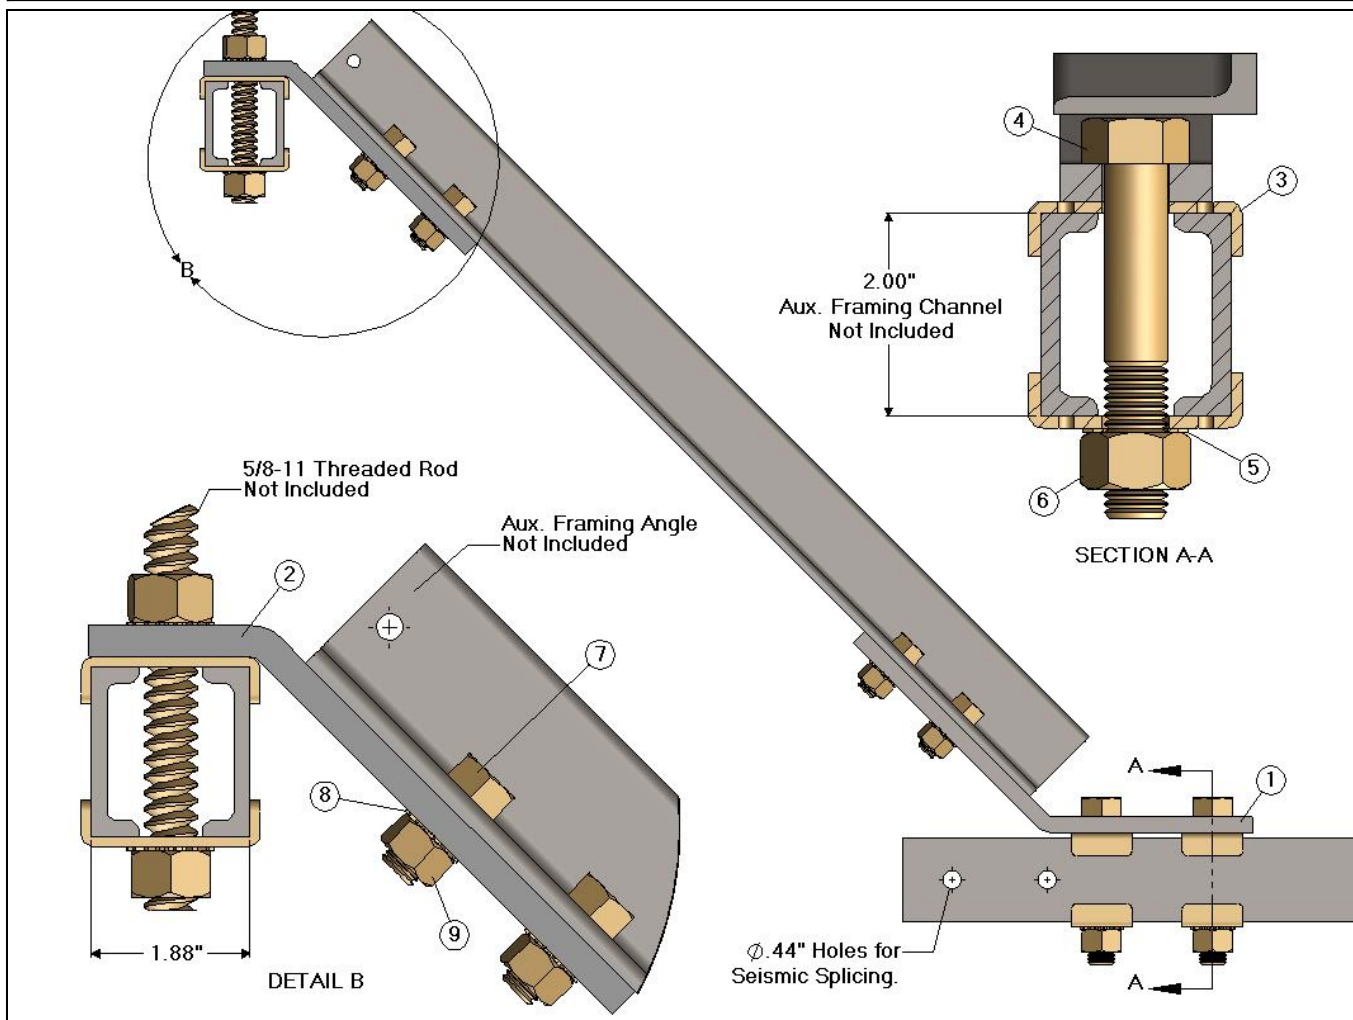

## SBA3802EQ - Aux. Framing Channel EQ Brace Kit

SBA3802EQ - Auxiliary Framing Channel EQ Brace Kit

Item	CSF P/N#	QTY	Description
1	A1690EQ	1	Support Bracket
2	A1690	1	Support Bracket
3	FC316	6	Framing Clip
4	HH1211	2	5/8-11 HHCS x 3.50" Length
5	LWE158	6	5/8" External Tooth Lock Washer
6	HN148	6	5/8-11 Hex Nut
7	HH1104	4	1/2-13 HHCS x 1.25" Length
8	LWE157	4	1/2" External Tooth Lock Washer
9	HN147	4	1/2-13 Hex Nut

**Notes:**

- Aux. Framing Channel - Not Included
- Aux. Framing Angle - Not Included
- 5/8-11 Threaded Rod - Not Included
- Hardware finish is zinc yellow.

Specifications subject to change. Please contact CSF Customer Service for more information.