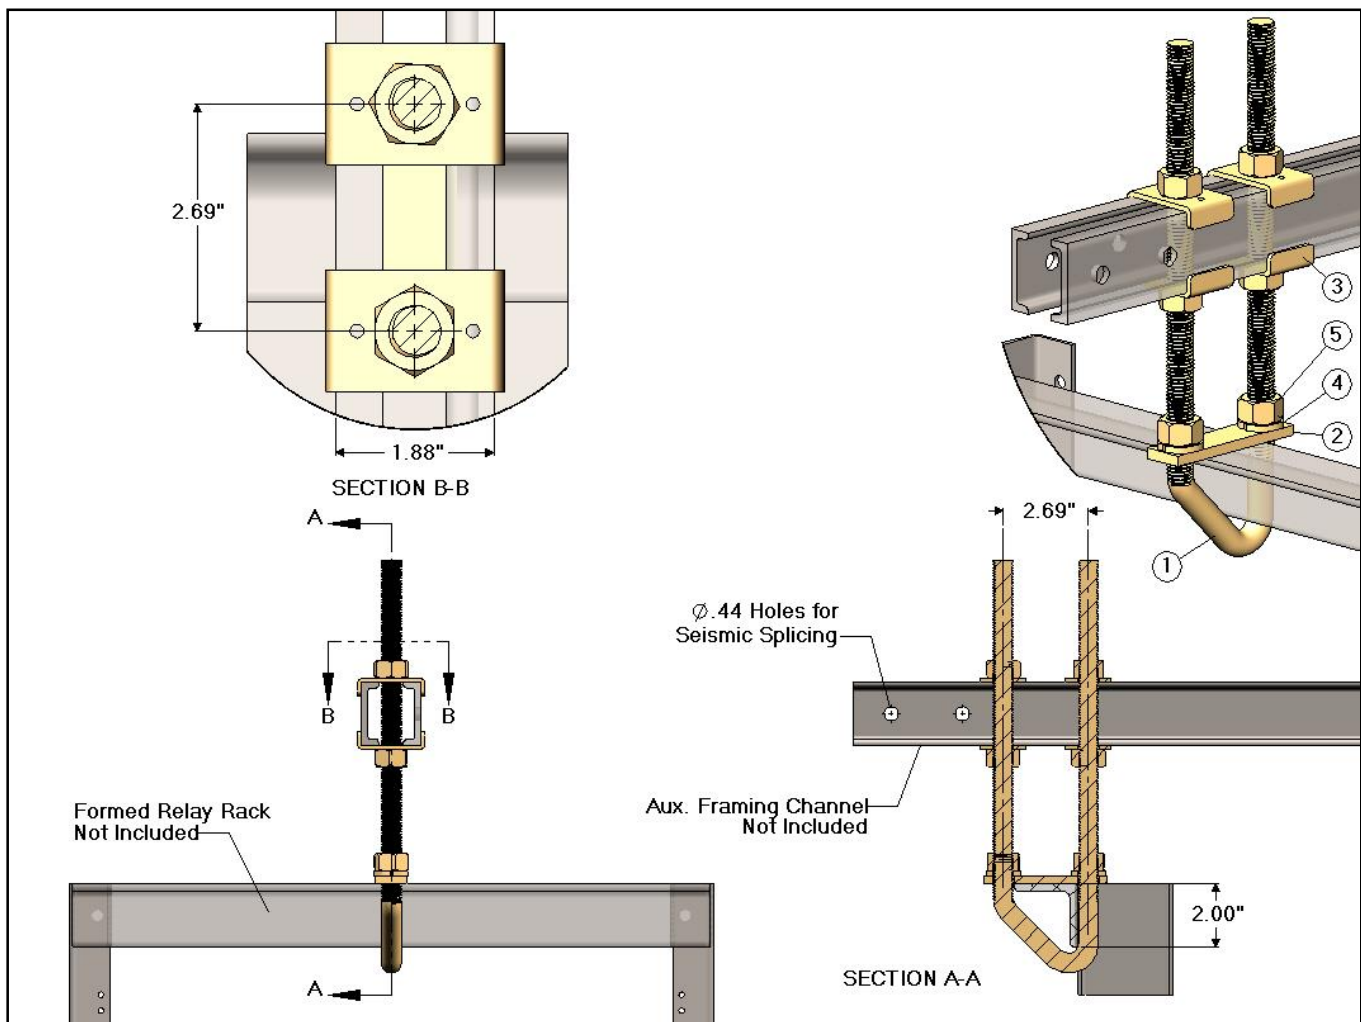

SAF5702 - Aux. Framing Channel support from Formed Relay Rack

SAF5702 - Aux. Framing Channel Support from Formed Relay Rack			
Item	CSF P/N#	QTY	Description
1	VB256	1	"V" Bolt
2	THP284	1	"V" Bolt Plate
3	FC316	4	Framing Clip
4	LW158	2	5/8" Spring Lock Washer
5	HN148	6	5/8-11 Hex Nut

Notes:

- Formed Relay Rack - Not Included
- Aux. Framing Channel - Not Included
- Hardware finish is zinc yellow.

Specifications subject to change. Please contact CSF Customer Service for more information.