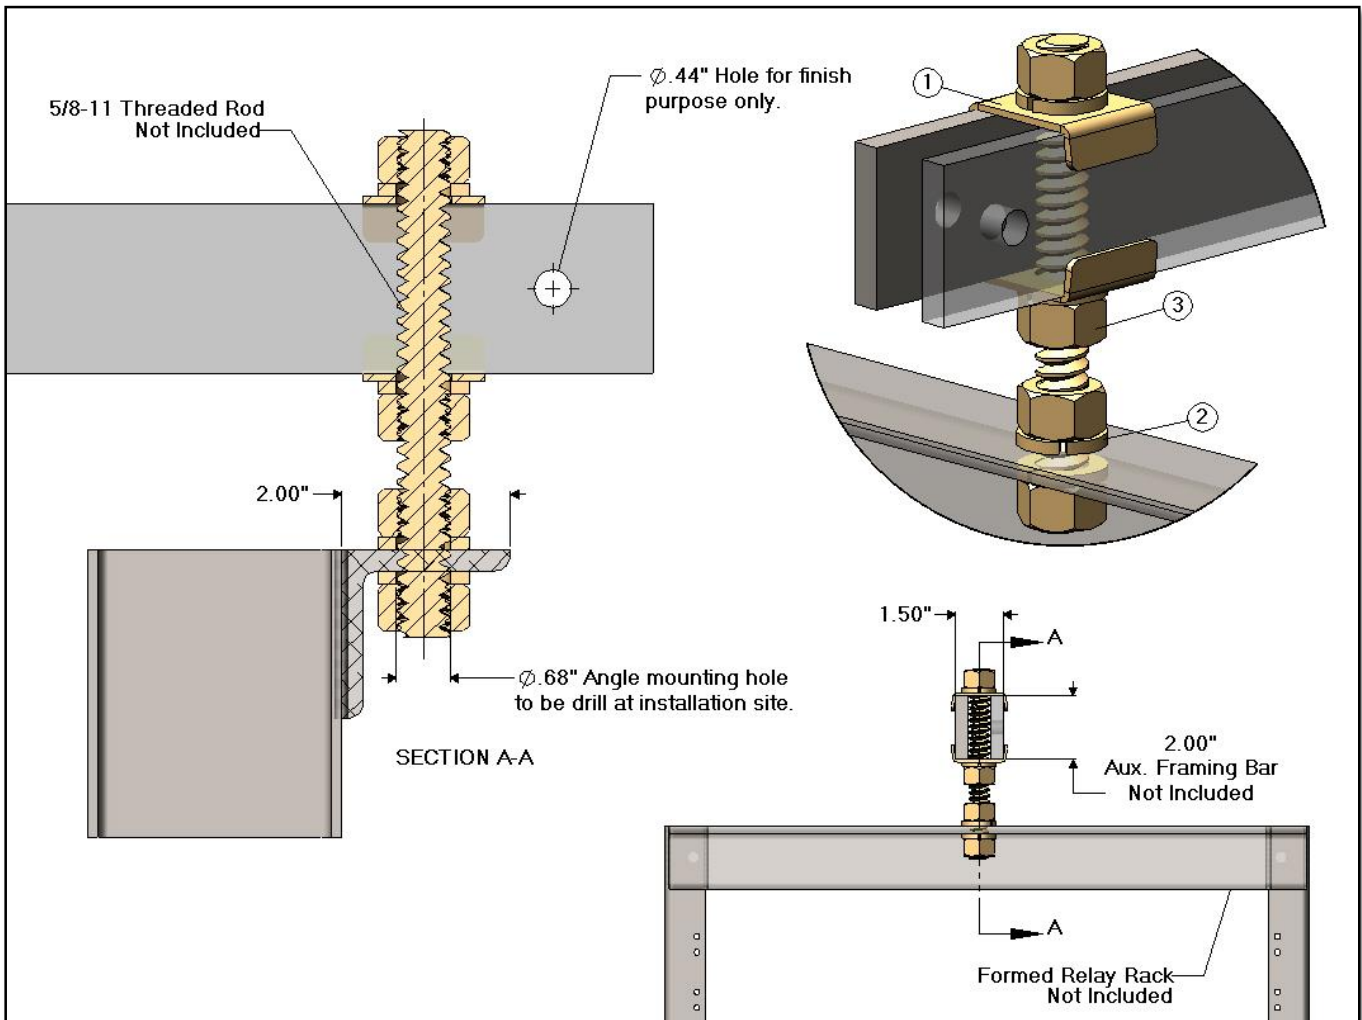

SAF3201 - Aux. Framing Bar Support

SAF3201 - Aux. Framing Bar Support			
Item	CSF P/N#	QTY	Description
1	FC313	2	Framing Clip
2	LW158	4	5/8" Spring Lock Washer
3	HN148	4	5/8-11 Hex Nut

Notes:

- 2.00" Aux. Framing Bar - Not Included
- 5/8-11 Threaded Rod - Not Included
- Formed Relay Rack - Not Included
- Hardware finish is zinc yellow.