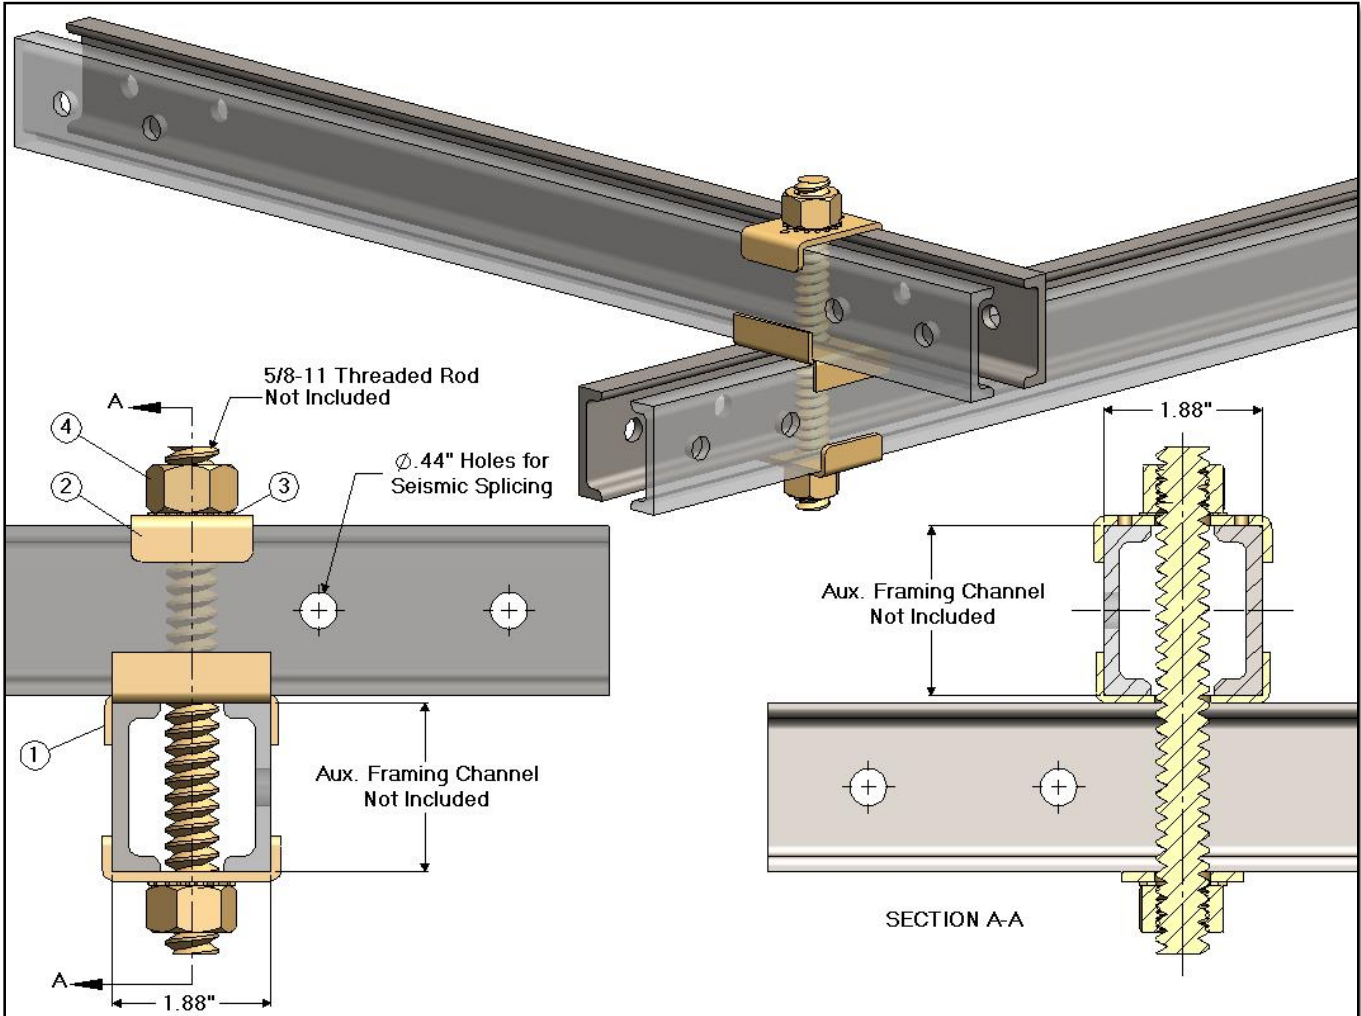

SAF2602 - Aux. Framing Channel Support Crossover Kit

SAF2602 - Aux. Framing Channel Support Crossover Kit

Item	CSF P/N#	QTY	Description
1	FC326	1	Aux. Framing Channel Crossover Clip
2	FC316	2	Framing Clip
3	LWE158	2	5/8" External Tooth Lock Washer
4	HN148	2	5/8-11 Hex Nut

Notes:

- Aux. Framing Channel - Not Included
- 5/8-11 Threaded Rod - Not Included
- Hardware finish is zinc yellow.