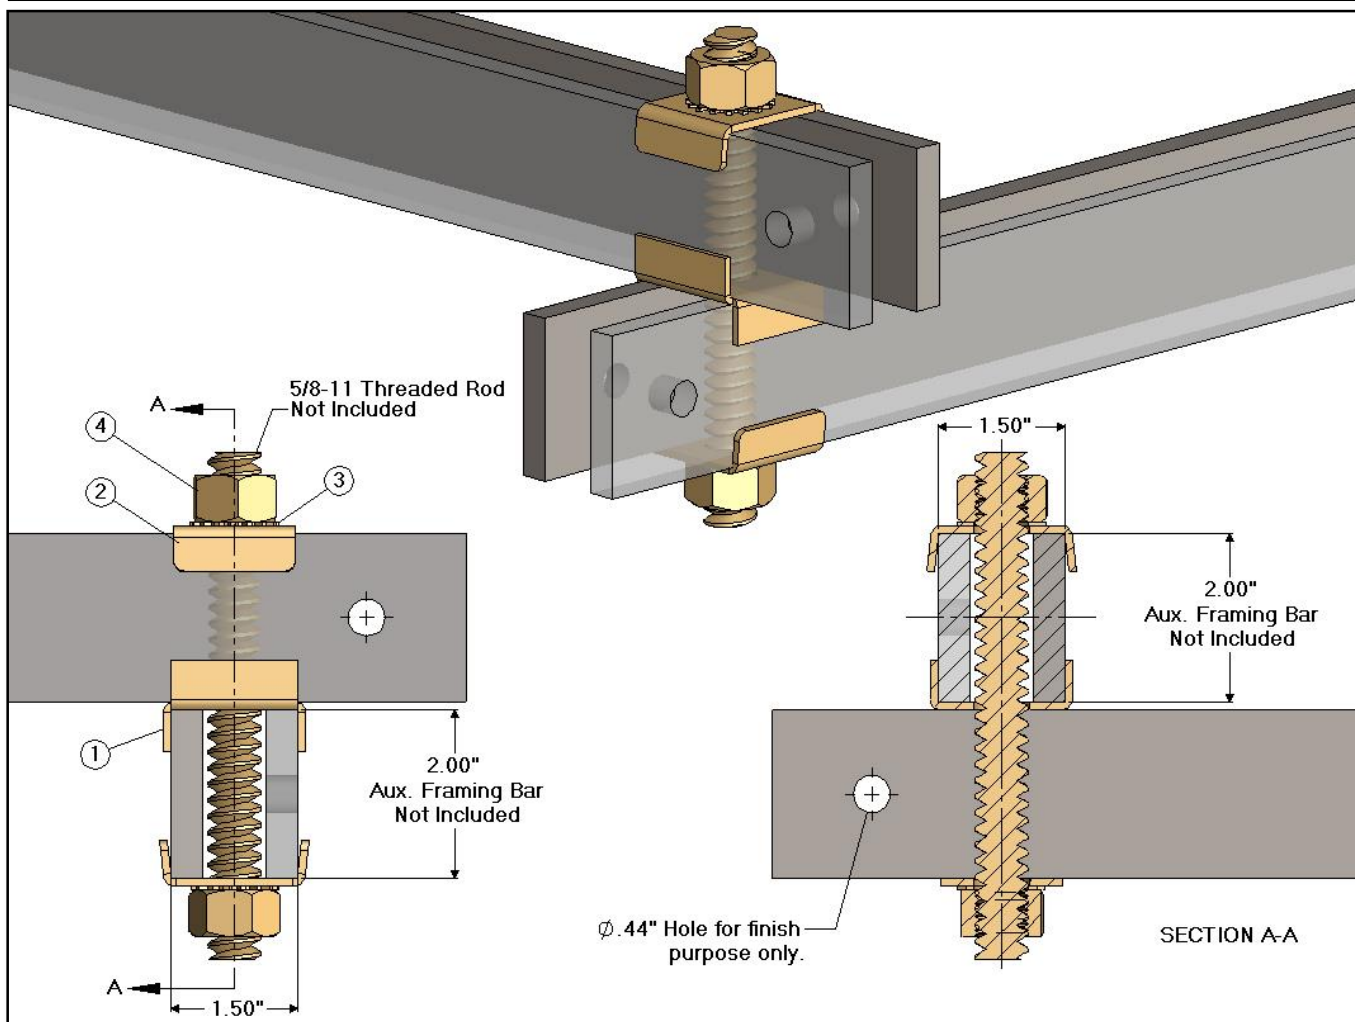

SAF2601 - Aux. Framing Bar Support Cross Over

SAF2601 - Aux. Framing Bar Support Cross Over

Item	CSF P/N#	QTY	Description
1	FC323	1	Aux. Framing Bar Cross Over Clip
2	FC313	2	Framing Clip
3	LWE158	2	5/8" External Tooth Lock Washer
4	HN148	2	5/8-11 Hex Nut

Notes:

- Aux. Framing Bar - Not Included
- 5/8-11 Threaded Rod - Not Included
- Hardware finish is zinc yellow.