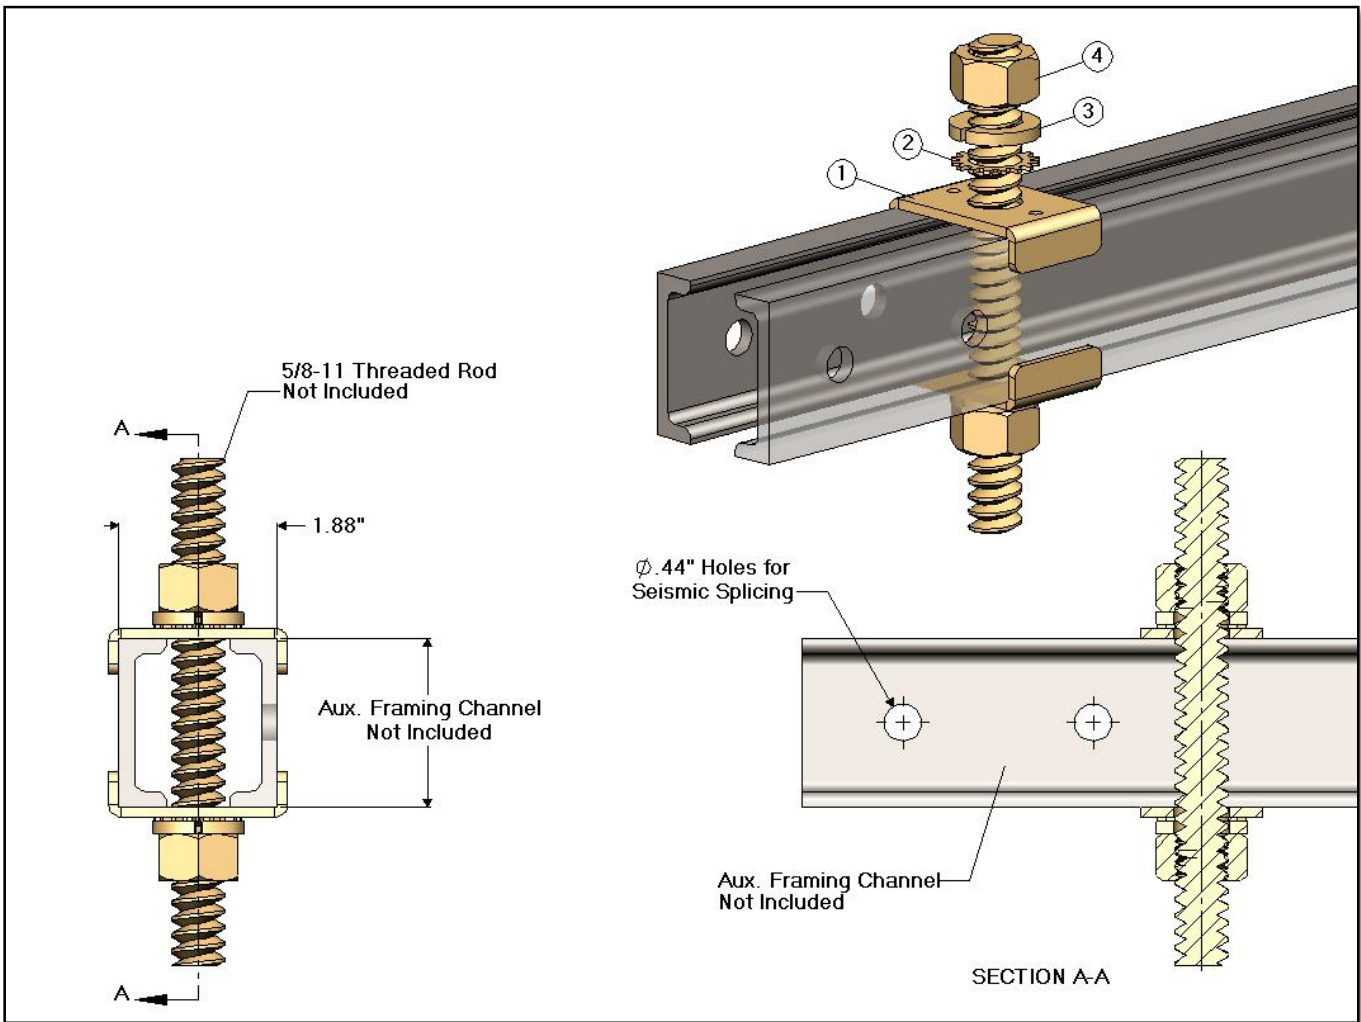

SAF2502 - Aux. Framing Channel Support Framing Clip Kit

SAF2502 - Aux. Framing Channel Support Framing Clip Kit

Item	CSF P/N#	QTY	Description
1	FC316	2	Framing Clip
2	LWE158	2	5/8" External Tooth Lock Washer
3	LW158	2	5/8" Spring Lock Washer
4	HN148	2	5/8-11 Hex Nut

Notes:

- Aux. Framing Channel - Not Included
- 5/8-11 Threaded Rod - Not Included
- Hardware finish is zinc yellow.