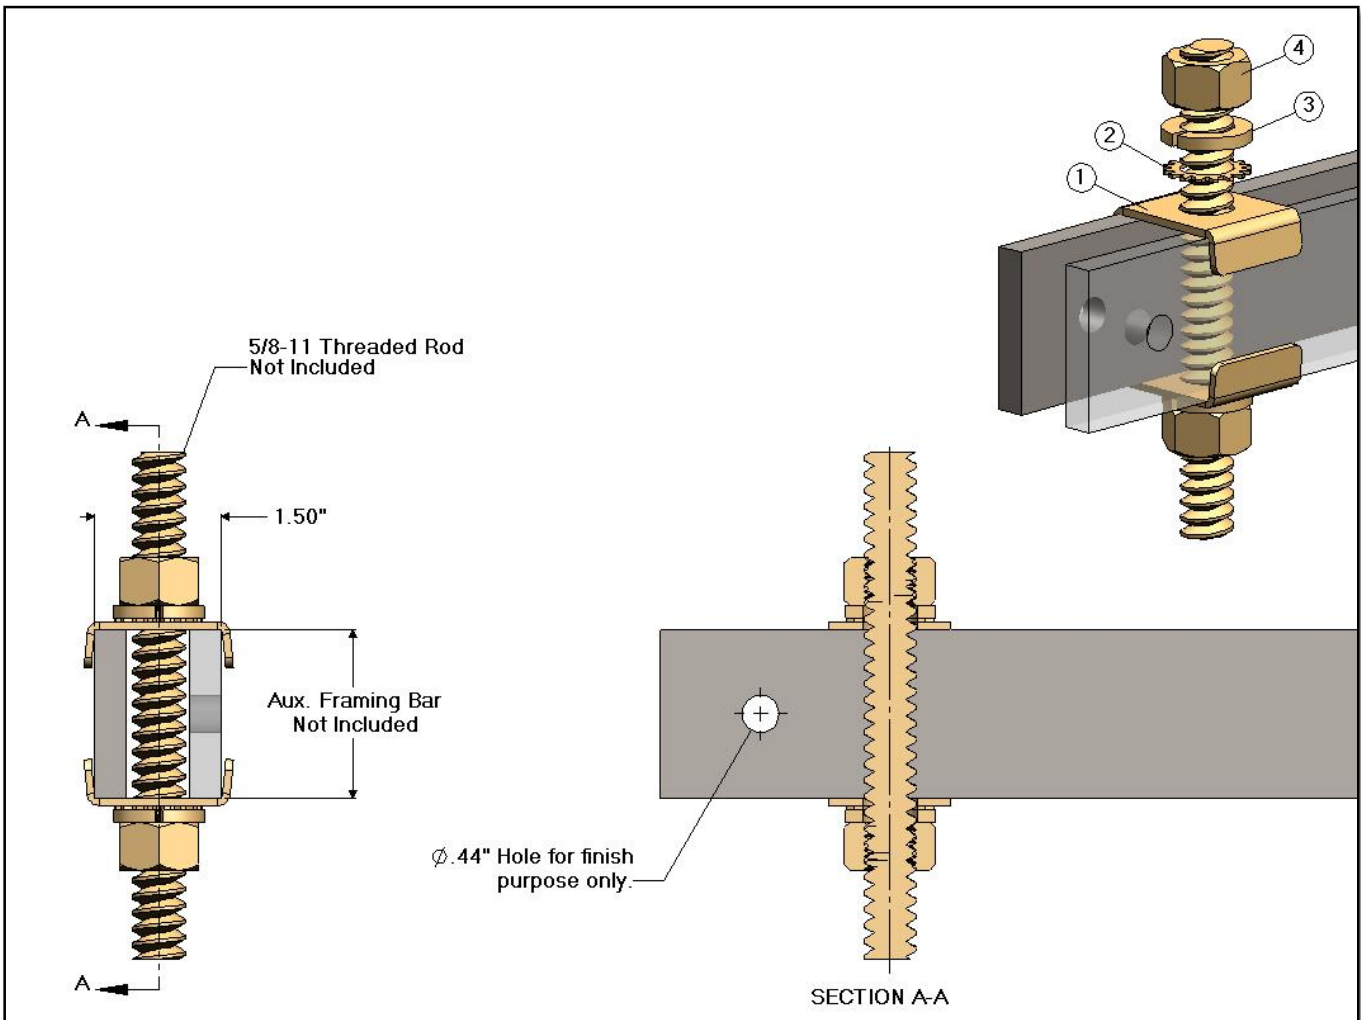

SAF2501 - Aux. Framing Bar Support Framing Clip Kit

SAF2501 - Aux. Framing Bar Support Framing Clip Kit			
Item	CSF P/N#	QTY	Description
1	FC313	2	Framing Clip
2	LWE158	2	5/8" External Tooth Lock Washer
3	LW158	2	5/8" Spring Lock Washer
4	HN148	2	5/8-11 Hex Nut

- Notes:
- Aux. Framing Bar - Not Included
 - 5/8-11 Threaded Rod - Not Included
 - Hardware finish is zinc yellow.