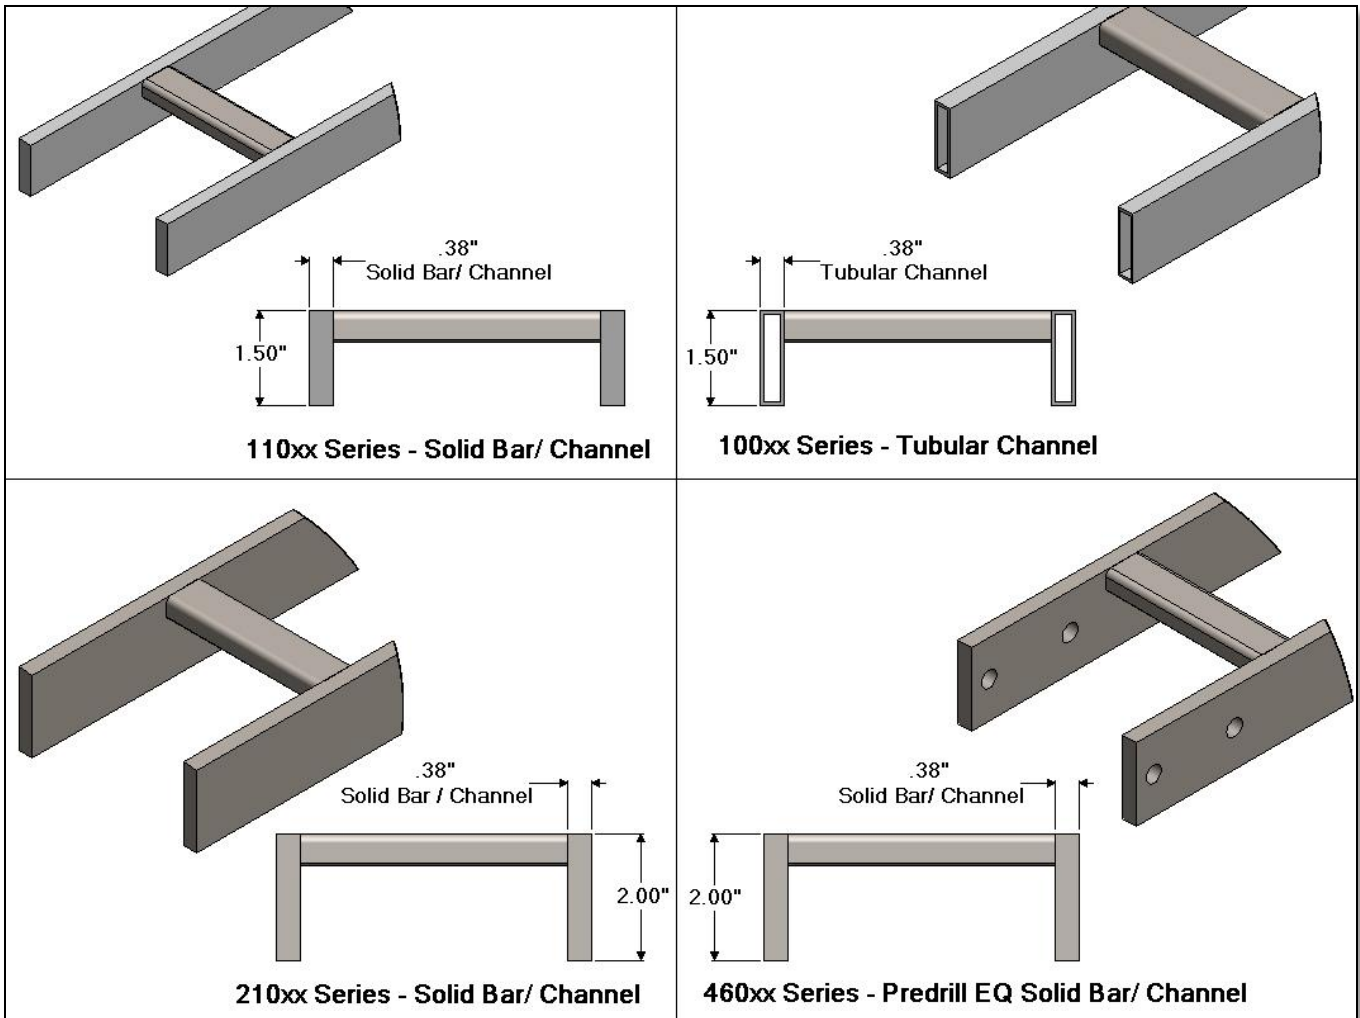

## Cable Rack Series

Cable Rack Series	
CSF P/N#	Description
110xx Series	1.50" Cable Rack Solid Bar/ Channel
100xx Series	1.50" Cable Rack Tubular Channel
210xx Series	2.00" Cable Rack Solid Bar/ Channel
460xx Series	2.00" Pre-dill EQ Solid Bar/ Channel

Note;  
 - All Cable Racks are 116.50" in length.

Specifications subject to change. Please contact CSF Customer Service for more information.