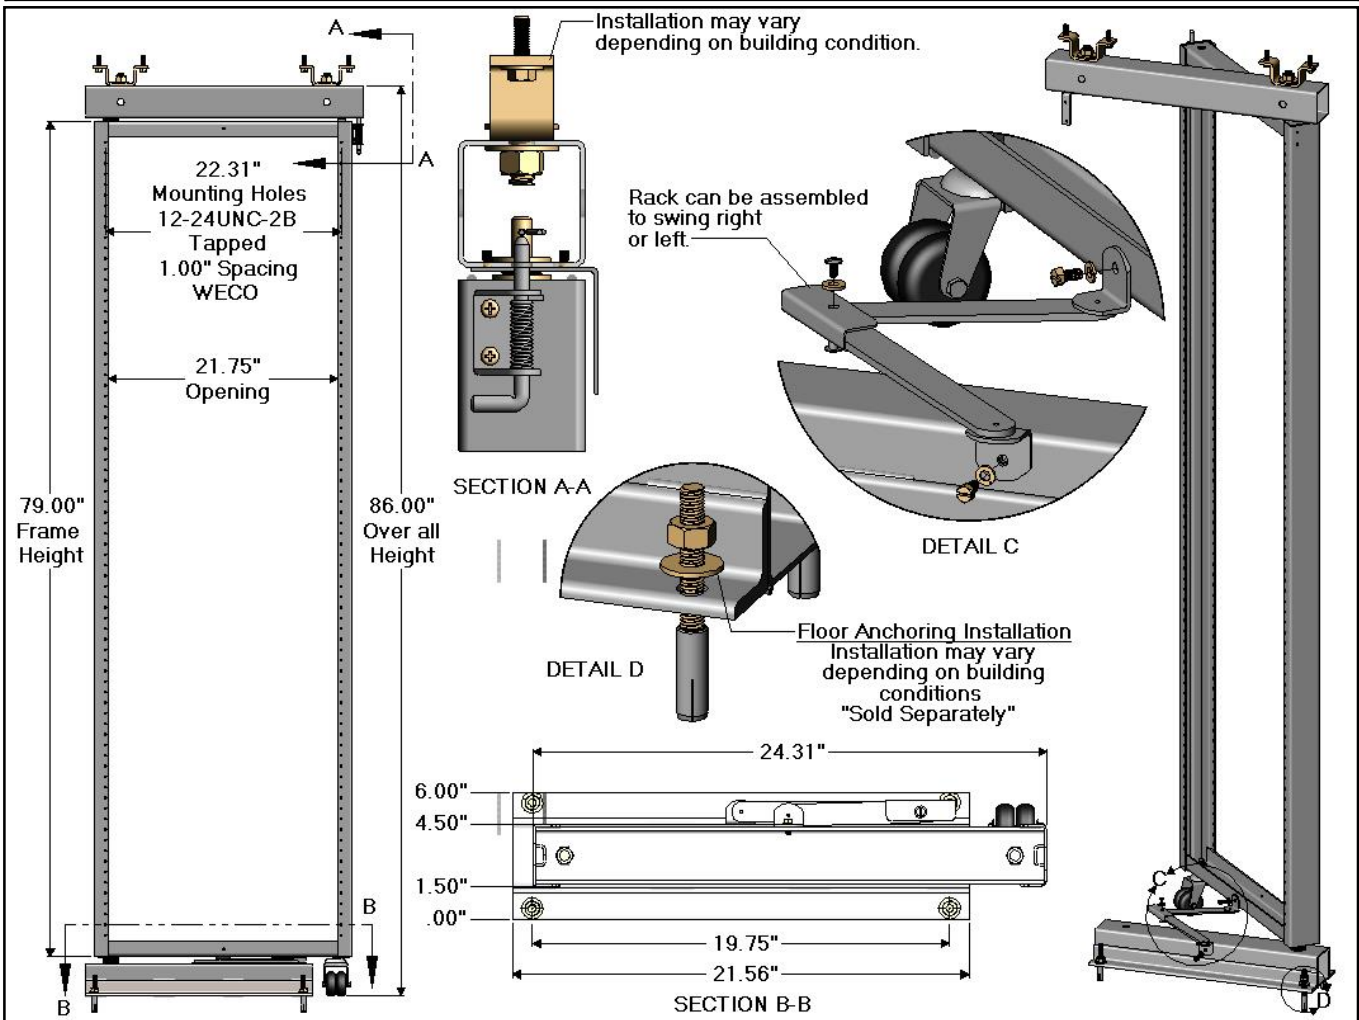

RS Series - Double Sided WECO 1.00" Spaced - Gated Relay Rack

RS Series Double Sided WECO 1.00" Spaced Gated Relay Rack	
CSF P/N#	Width
RS0625xx	23.00"

Notes:

- Double-sided #12-24 mounting hole pattern WECO 1.00" spacing.
- Rack can be assembled to swing right or left.
- Floor anchoring kit - sold separately
- Other heights available: contact sales@centralsteelfab.com
- Finishes: See finish codes