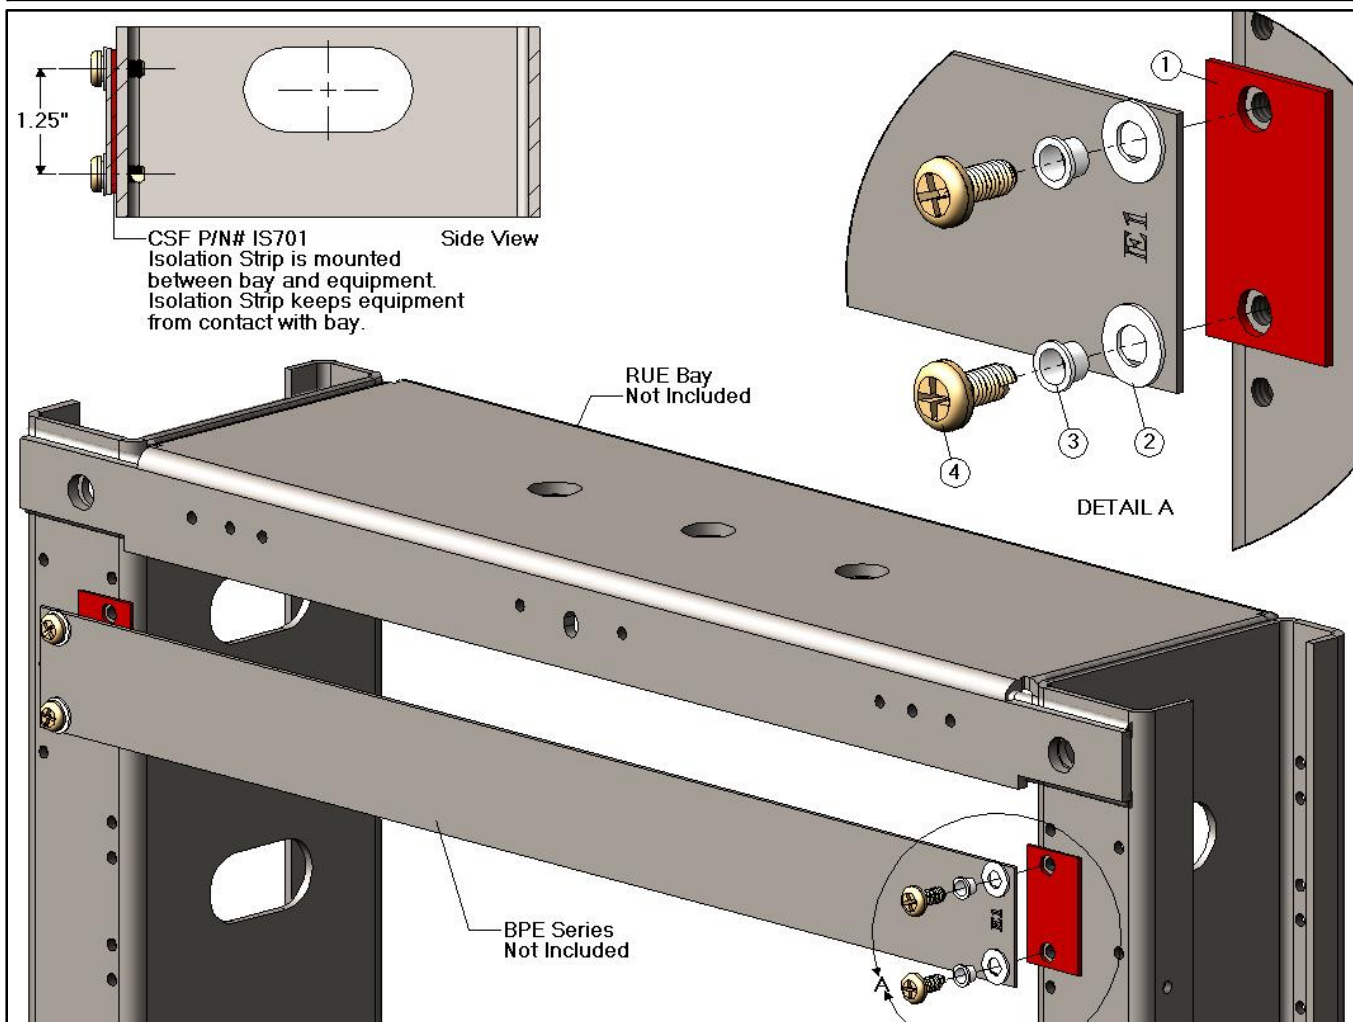

**RAG9001 - 1RU Insulation Rack Adapter Kit**

**RAG9001 - 1RU Insulation Rack Adapter Kit**

| Item | CSF P/N#  | QTY | Description                 |
|------|-----------|-----|-----------------------------|
| 1    | IS701     | 2   | 1RU Insulation Strip        |
| 2    | FW164NY   | 4   | 1/4" Nylon Flat Washer      |
| 3    | NY1224    | 4   | Nylon Sleeve                |
| 4    | PH0403FST | 4   | PH Phil 12-24 x .50" Length |

**Notes:**

- Mounting hardware include in Kit.
- BPE Series - Not Included
- RUE Bay - Not Included

Specifications subject to change. Please contact CSF Customer Service for more information.