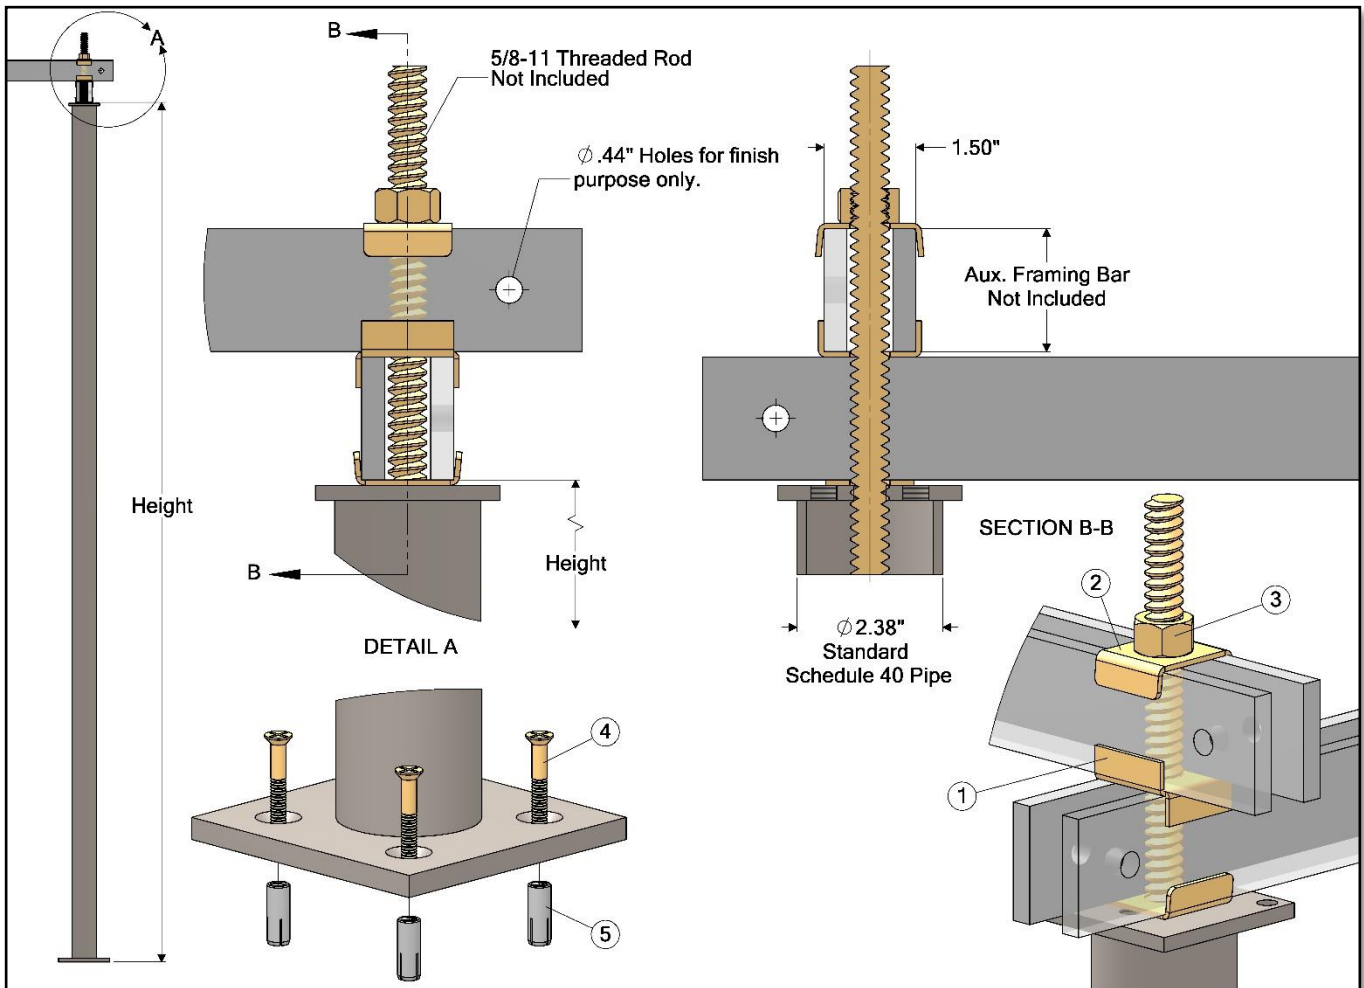

PS430x Series - Pipe Stand - 2 Level - Aux. Framing Bar

PS430x Series - Pipe Stand 2 Levels - Aux. Framing Bar	
CSF P/N#	Height
PS4301	7'-0"
PS4302	7'-6"
PS4303	8'-0"
PS4304	9'-0"

Installation Hardware Kit - B.O.M			
PS430x Series - Pipe Stand 2 Level - Aux. Framing Bar			
Item	CSF P/N#	Description	QTY
1	FC323	Crossover Framing Clip	1
2	FC313	Framing Clip	2
3	HN148	5/8-11 Hex Nut	3
4	FH0710	1/4-20 FH x 1.75" Length	4
5	DIA25	1/4-20 x 1.00" Length Drop In Anchor	4

Notes:

- Aux. Framing Bar - Not Included
- 5/8-11 Threaded Rod - Not Included
- Kit includes all mounting hardware for framing clips.
- PS Series defaults to: Telco Gray DG finish.
- Hardware finish is zinc yellow.