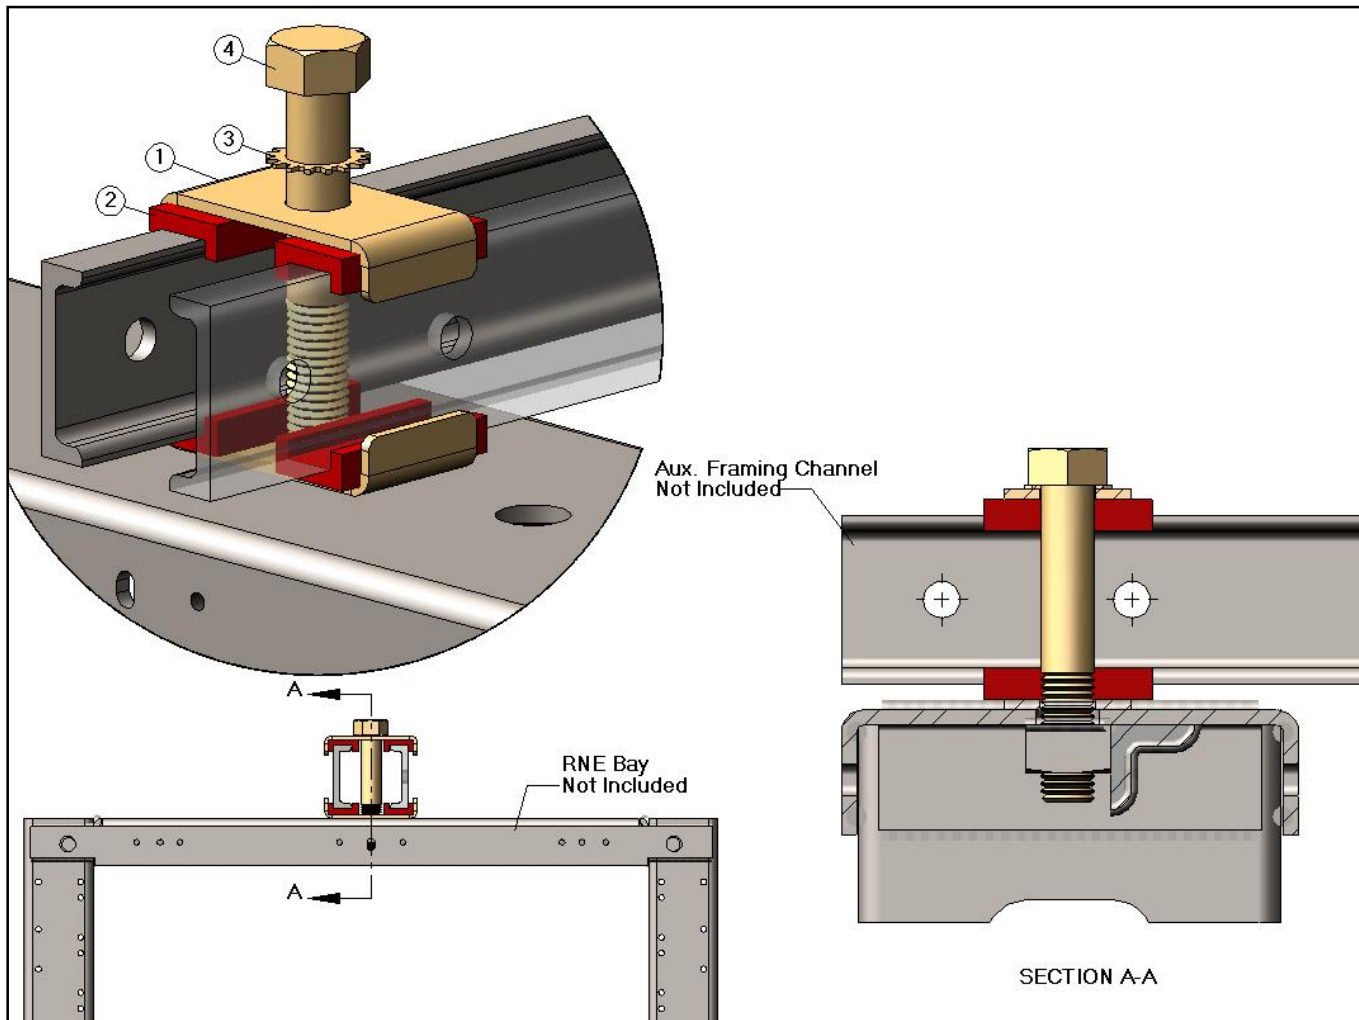

## MAF2705 - Insulation Mounting Kit

## MAF2705 - Insulation Mounting Kit

Item	CSF P/N#	QTY	Description
1	FC318	2	Framing Clip
2	CI6602	4	Channel Insulation
3	LWE158	1	5/8" External Tooth Lock Washer
4	HH1212	1	5/8-11 HHCS X 3.75" Length

**Notes:**

- Aux. Framing Channel - Not Included
- RNE Bay - Not Included
- Channel Insulation is material: GP03 / Color: Red
- Hardware finish zinc yellow.

Specifications subject to change. Please contact CSF Customer Service for more information.