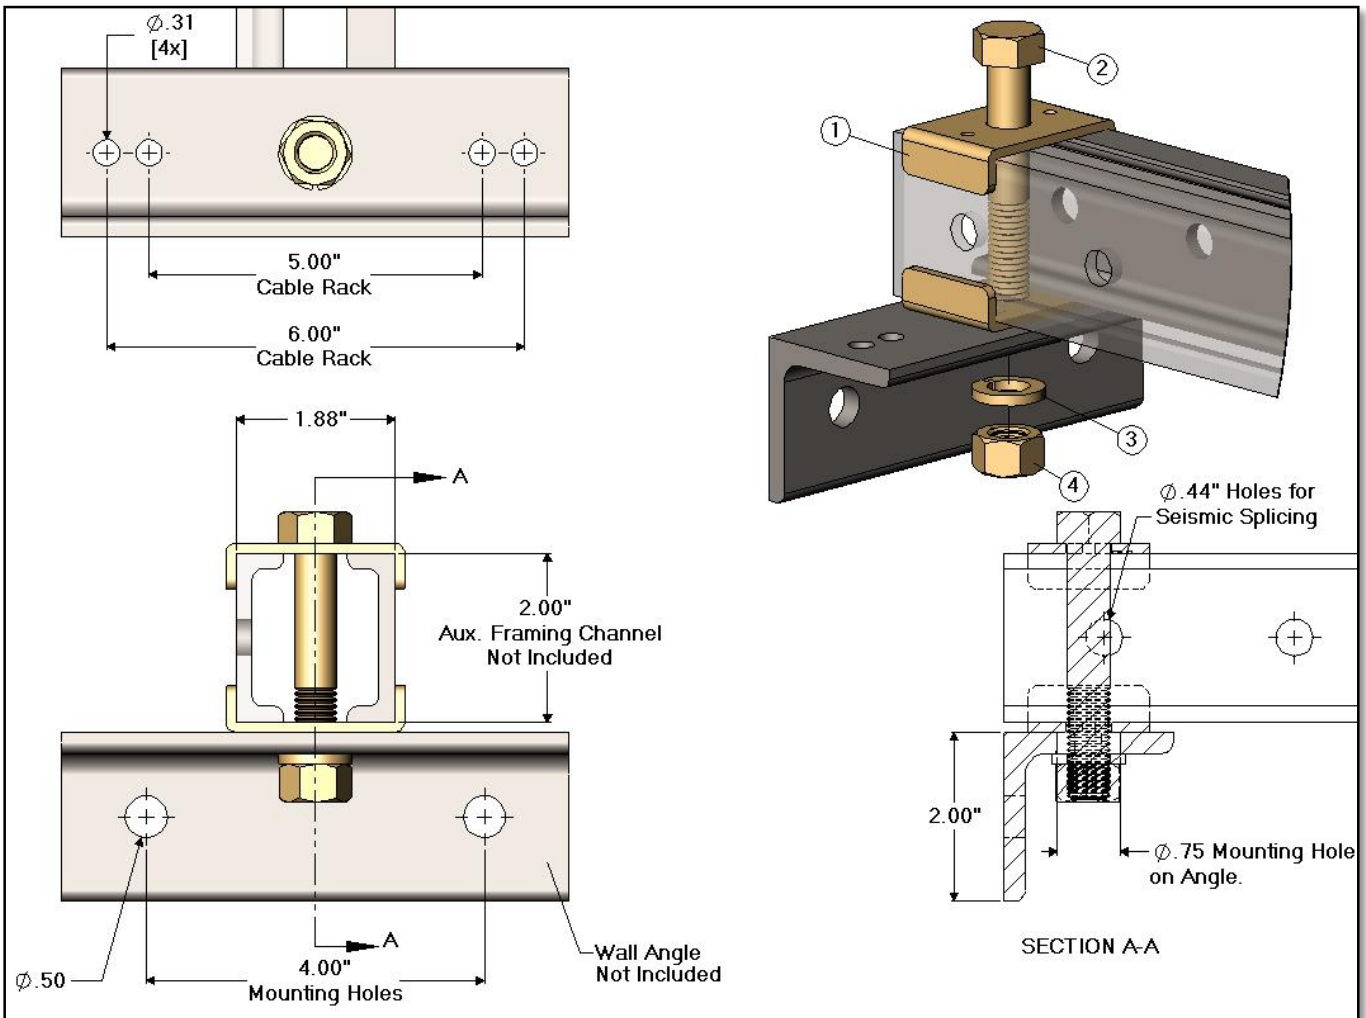

MAF2702 - Aux. Framing Channel to Wall

MAF2702 - Aux. Framing Channel to Wall

Item	CSF P/N#	QTY	Description
1	FC315	2	Framing Clip
2	HH1111	1	1/2-13 HHCS x 3.00" Length
3	LW157	1	1/2" Spring Lock Washer
4	HN147	1	1/2-13 Hex Nut

Notes:

- 2.00" Aux. Framing Channel - Not Included
- Wall Angle - Not Included
- Hardware finish is zinc yellow.

Specifications subject to change. Please contact CSF Customer Service for more information.