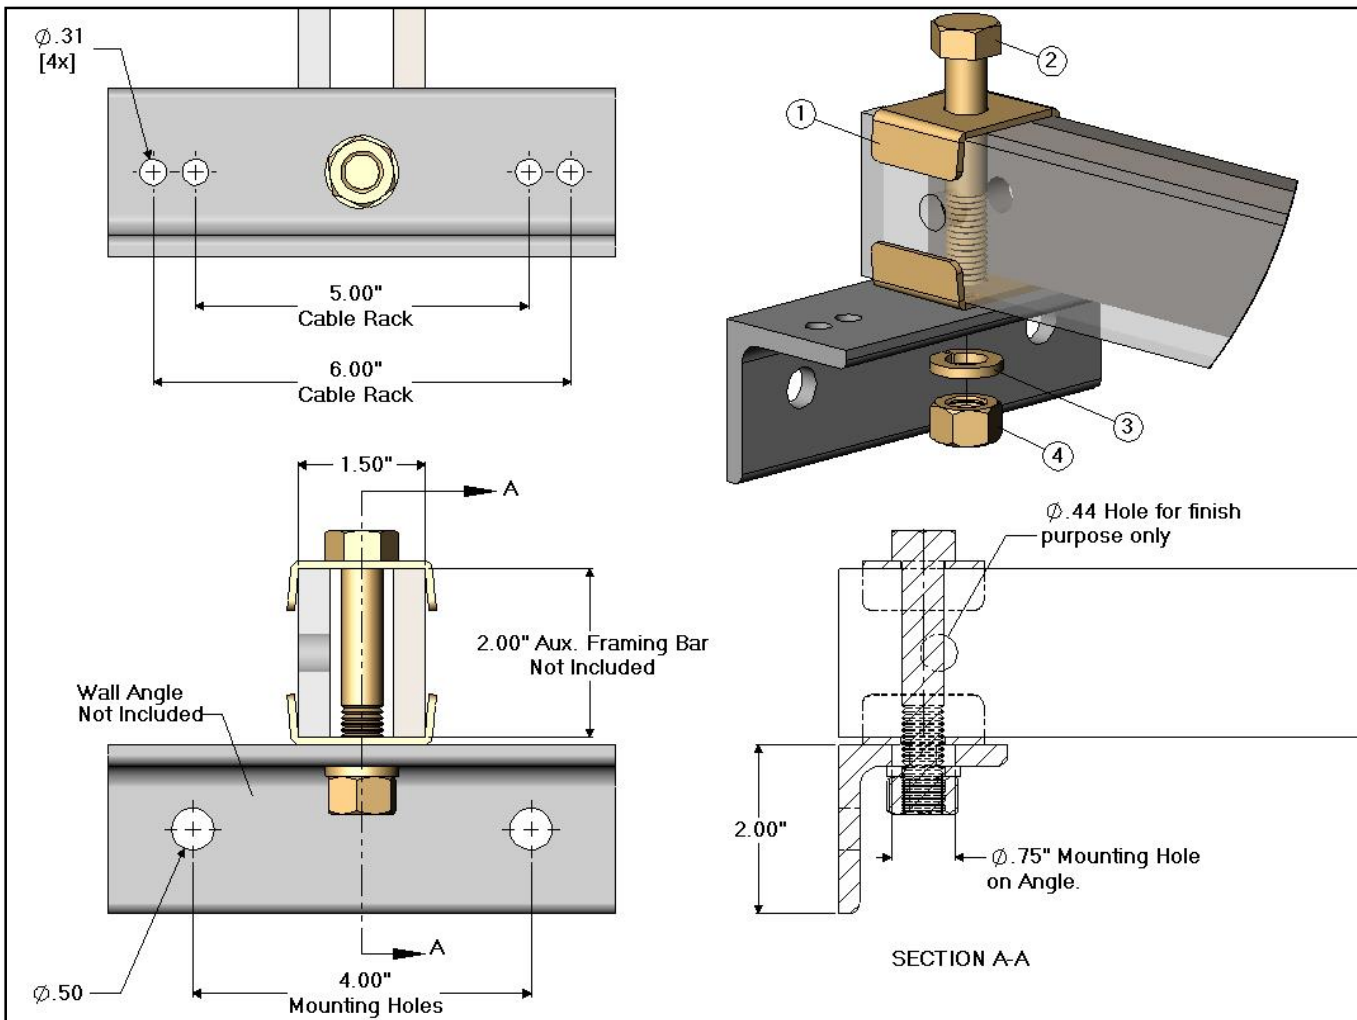

## MAF2701 - Aux. Framing Bar to Wall

### MAF2701 - Aux. Framing Bar to Wall

Item	CSF P/N#	QTY	Description
1	FC312	2	Framing Clip
2	HH1111	1	1/2-13 HHCS x 3.00" Length
3	LW157	1	1/2" Spring Lock Washer
4	HN147	1	1/2-13 Hex Nut

**Notes:**

- 2.00" Aux. Framing Bar - Not Included
- Wall Angle - Not Included
- Hardware finish is zinc yellow.