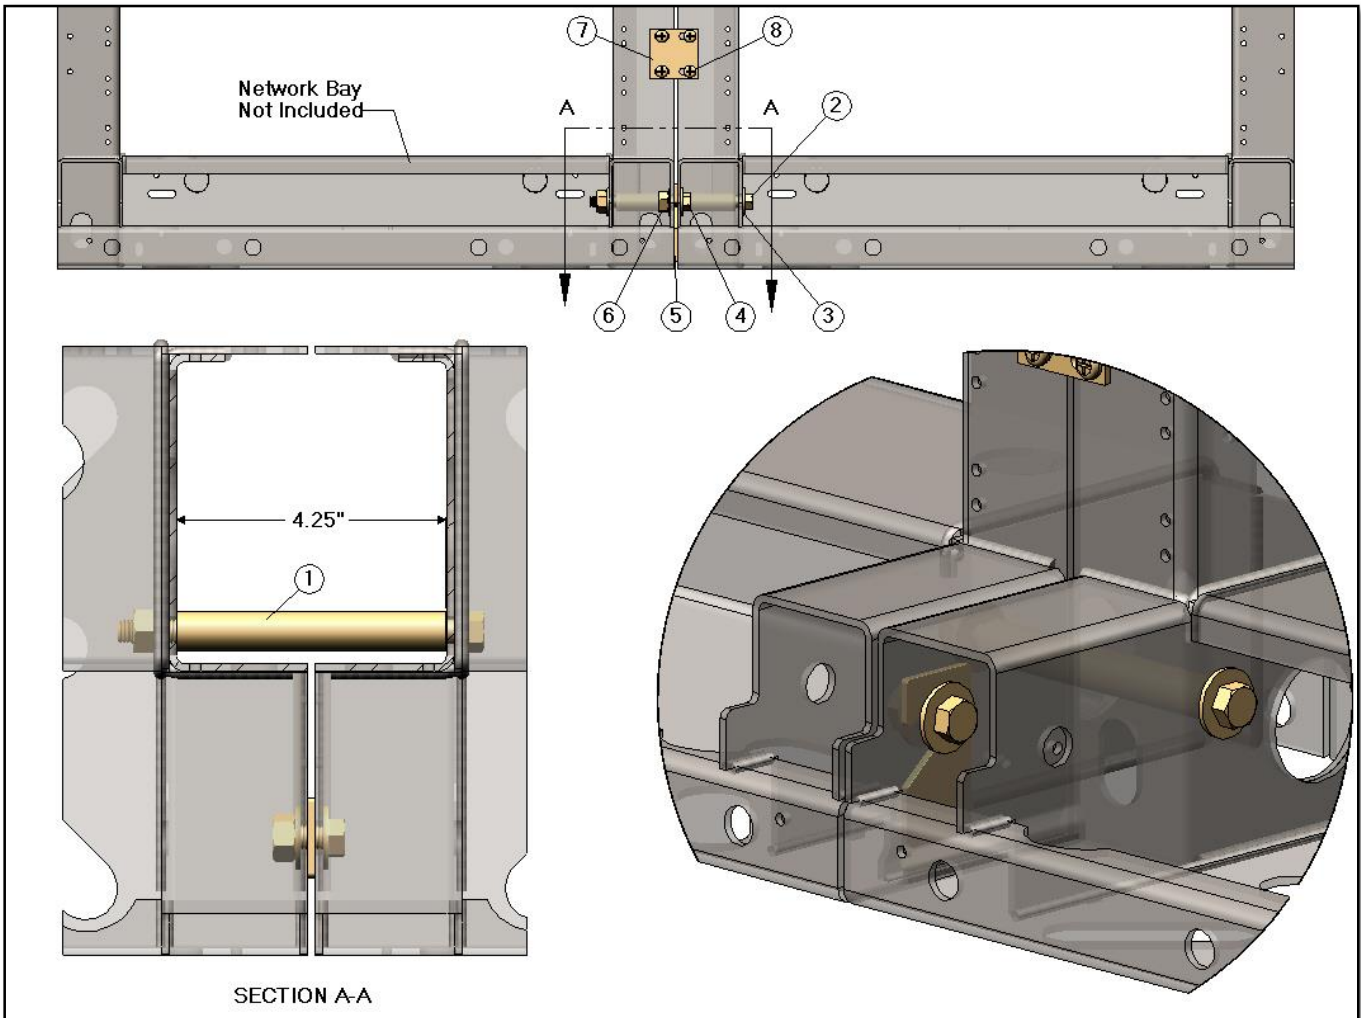

JK0301 - RU/ RUE - RN/ RNE - Junction Bay Kit

SECTION A-A

JK0301
RU/ RUE & RN/ RNE
Junction Bay Kit

Item	CSF P/N#	QTY	Description
1	A8171	1	Tube Spacer
2	HH1020	1	3/8-16 HHCS x 5.50" Length
3	FW166	4	3/8" Flat Washer
4	HH1004	1	3/8-16 HHCS x .88" Length
5	R500	1	Bay Spacer Bracket
6	HN146	2	3/8-16 Hex Nut
7	R507	4	Slotted Connector Plate
8	PH0400FST	16	12-24 x 1/4" Length - Pan Head Cutting M/S

Notes:
- RU/ RN Network Bay - Not Included
- Hardware finish is zinc yellow.

Specifications subject to change. Please contact CSF Customer Service for more information.