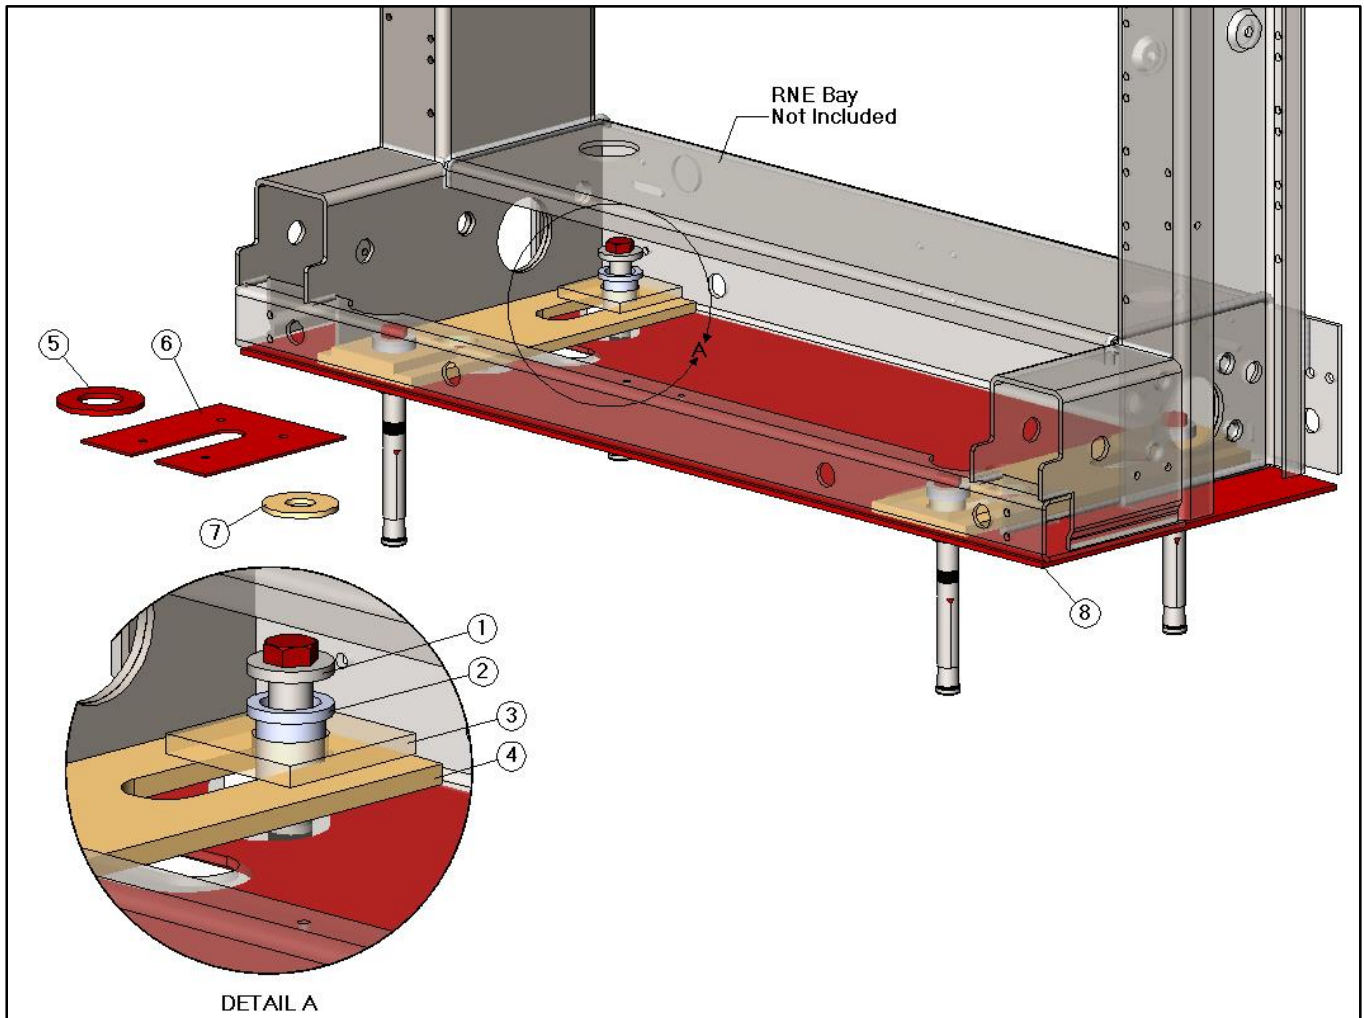

IFM1040EQ - 23.00" Insulation Floor Mounting Kit

IFM1040EQ - 23.00" Insulation Floor Mounting Kit

Item	CSF P/N#	QTY	Description
1	HL371808	4	Hilti HSL-3-B M 12/25 Expansion Bolt
2	NHB175	4	Nylon Bushing
3	SW287	8	1/4" Square Washer
4	HPU3000	2	RU/ NW Bays - Hold Down Plate
5	FGW2017	4	Flat Washer - GP3 Red
6	IFS06	4	Insulation Floor Shim - GP03 Red
7	FW168	8	5/8" Flat Washer
8	IP9132	1	Insulation Pad - GP03 Red