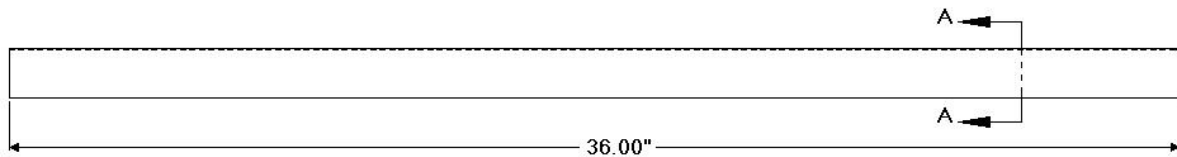

ICC136 - Insulating Cross Member

ICC136 - Insulating Cross Member

CSF P/N#	Description
ICC136	Insulating Cross Member

Notes:

- Material: Plastic Lam. NMFC 156900-00
- Material Color: Grey
- Insulating Cross Member can be cut to accommodate 36.00" width Cable Racks and under.
- Cable Rack - Not Included