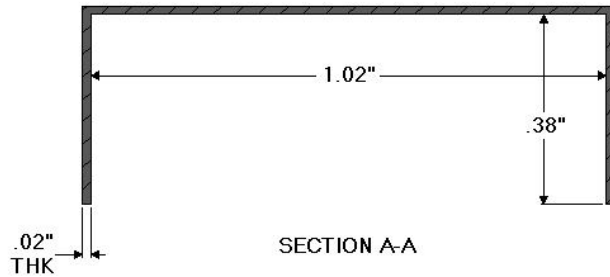

ICC136 - Insulating Cross Member

ICC136 - Insulating Cross Member

CSF P/N#	Description
ICC136	Insulating Cross Member

Notes:

- Material: Plastic Lam. NMFC 156900-00
- Material Color: Grey
- Insulating Cross Member can be cut to accommodate 36.00" width Cable Racks and under.
- Cable Rack - Not Included