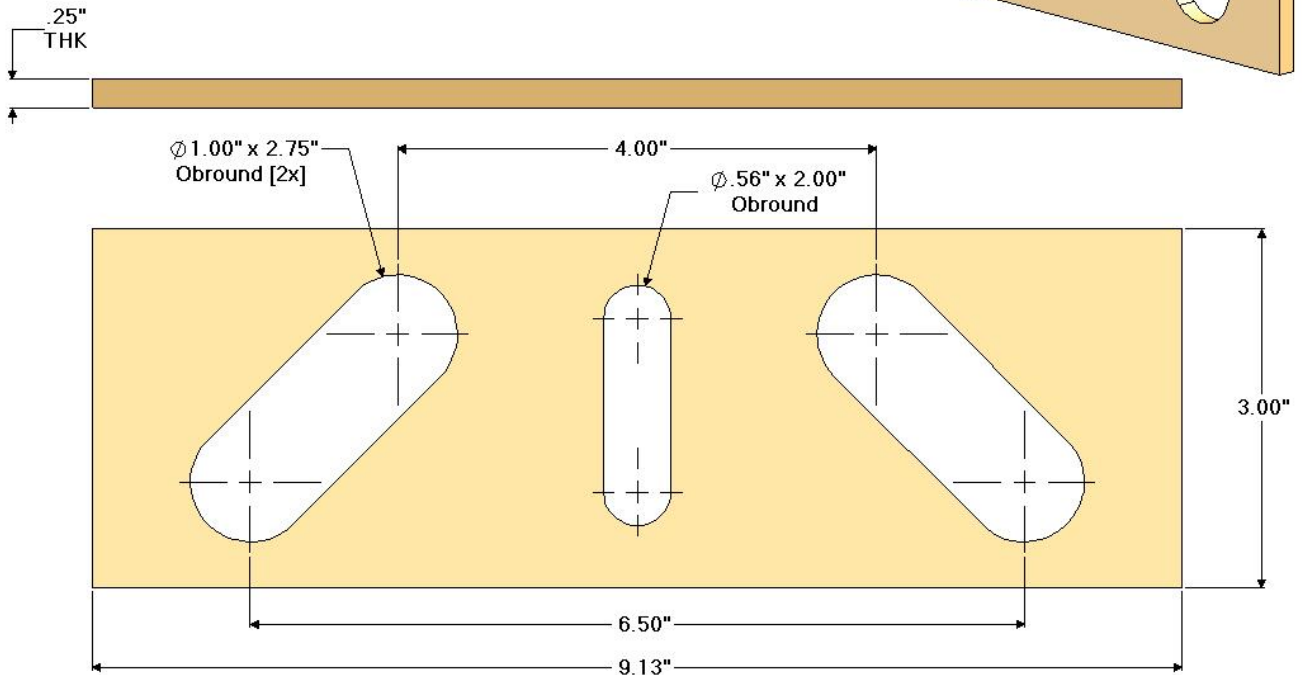

HPU3000 - Hold Down Plate for RU/ RN Bays

CSF P/N#	Description
HPU3000	Hold Down Plate for RU/ Network Bays

Notes:

- Finish is zinc yellow.

Specifications subject to change. Please contact CSF Customer Service for more information.

HPM3000 - Universal Hold Down Plate for RN Bays

CSF P/N#	Description
HPM3000	Universal Hold Down Plate for RN Bays

Notes:

- Finish is zinc yellow.

Specifications subject to change. Please contact CSF Customer Service for more information.