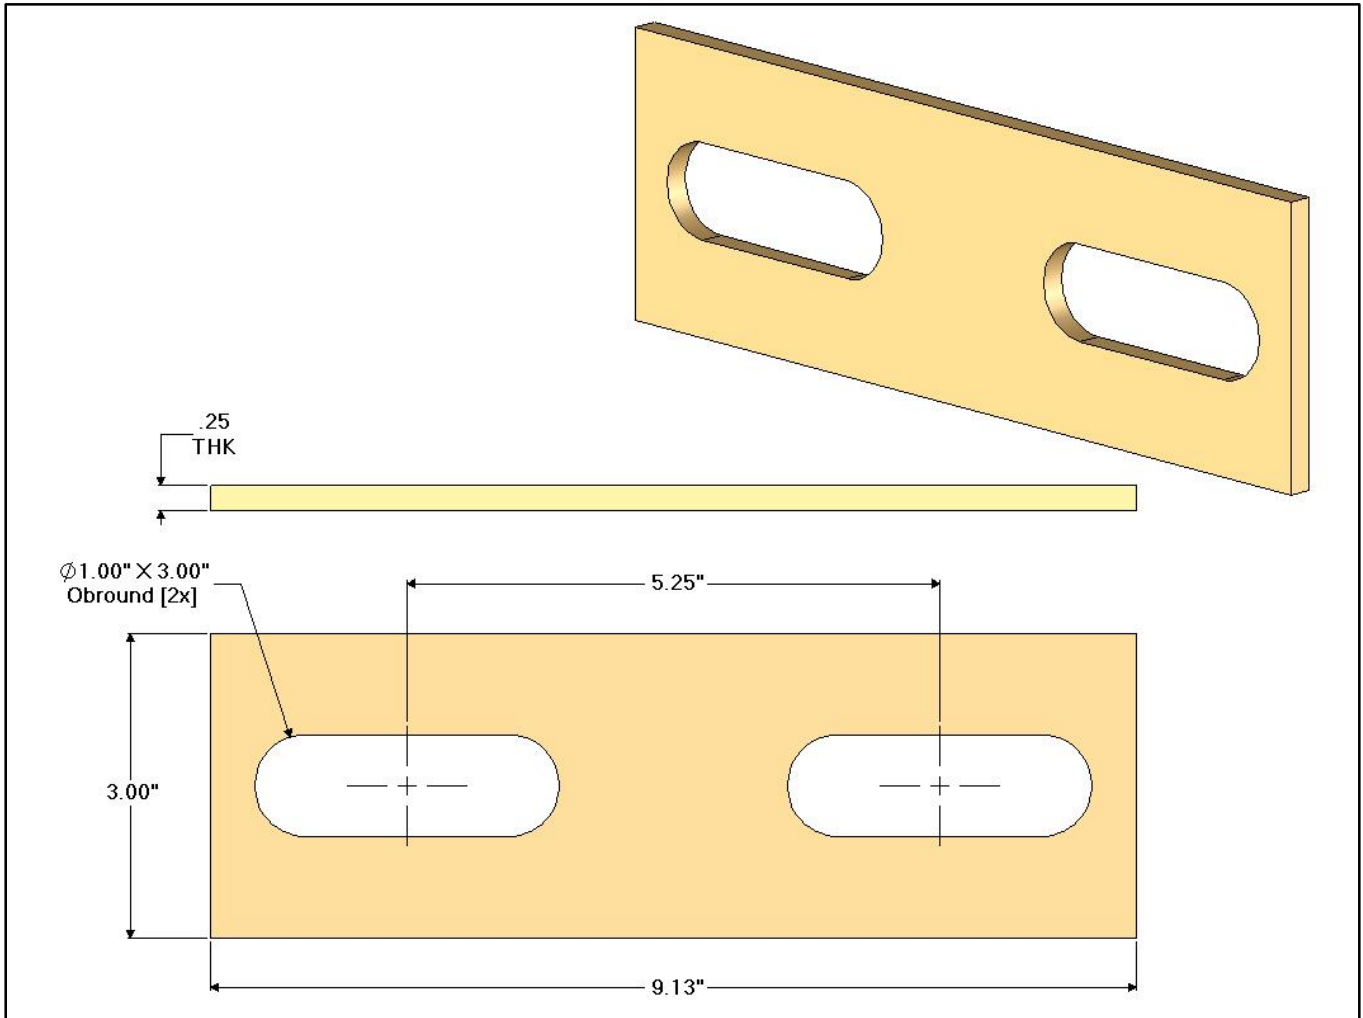

HPU3000 - Hold Down Plate for RU/ RN Bays

CSF P/N#	Description
HPU3000	Hold Down Plate for RU/ Network Bays

Notes:

- Finish is zinc yellow.

Specifications subject to change. Please contact CSF Customer Service for more information.

HPM3000 - Universal Hold Down Plate for RN Bays

CSF P/N#	Description
HPM3000	Universal Hold Down Plate for RN Bays

Notes:

- Finish is zinc yellow.

Specifications subject to change. Please contact CSF Customer Service for more information.