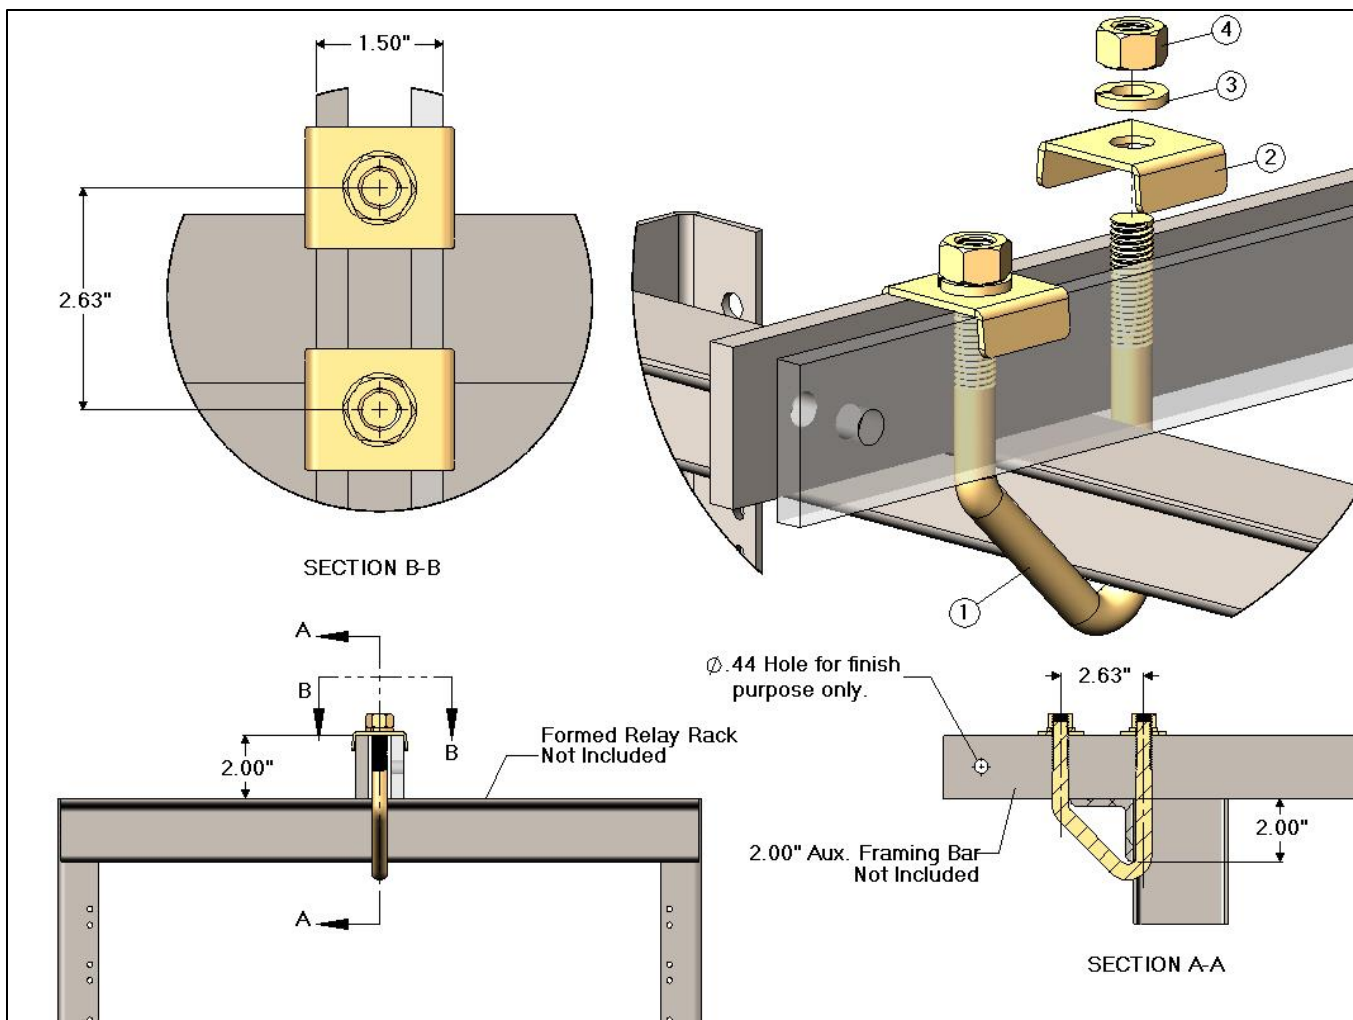

FTA3401 - Fasten Angle to Aux. Framing Bar

FTA3401 - Fasten Angle to Aux. Framing Bar

Item	CSF P/N#	QTY	Description
1	VB254	1	"V" Bolt
2	FC312	2	Framing Clip
3	LW157	2	1/2" Spring Lock Washer
4	HN147	2	1/2-13 Hex Nut

Notes:

- Formed Relay Rack - Not Included
- Aux. Framing Bar - Not Included
- Hardware finish is zinc yellow.