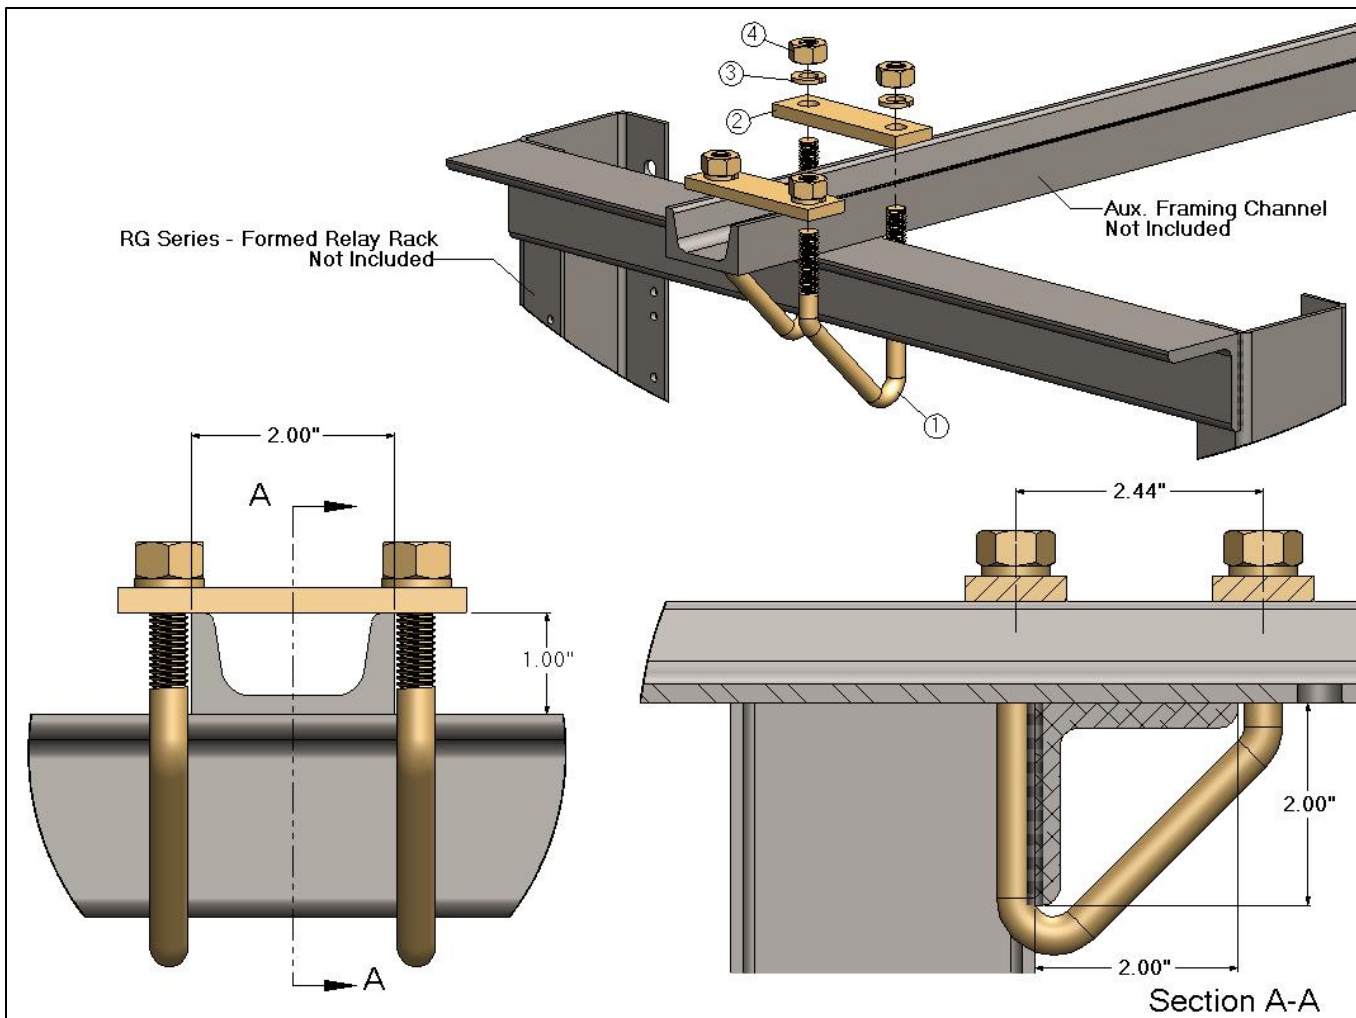

FTA1301 - Fasten to Top Angle to Auxiliary Framing Channel

FTA1301 - Fasten to Top Angle to Auxiliary Framing Channel

Item	CSF P/N#	QTY	Description
1	VB252	2	3/8-16 - V Bolt
2	THP282	2	Two Hole Plate
3	LW156	4	3/8" Spring Lock Washer
4	HN146	4	3/8-16 - Hex Nut

Hardware finish is zinc yellow.

Specifications subject to change. Please contact CSF Customer Service for more information.