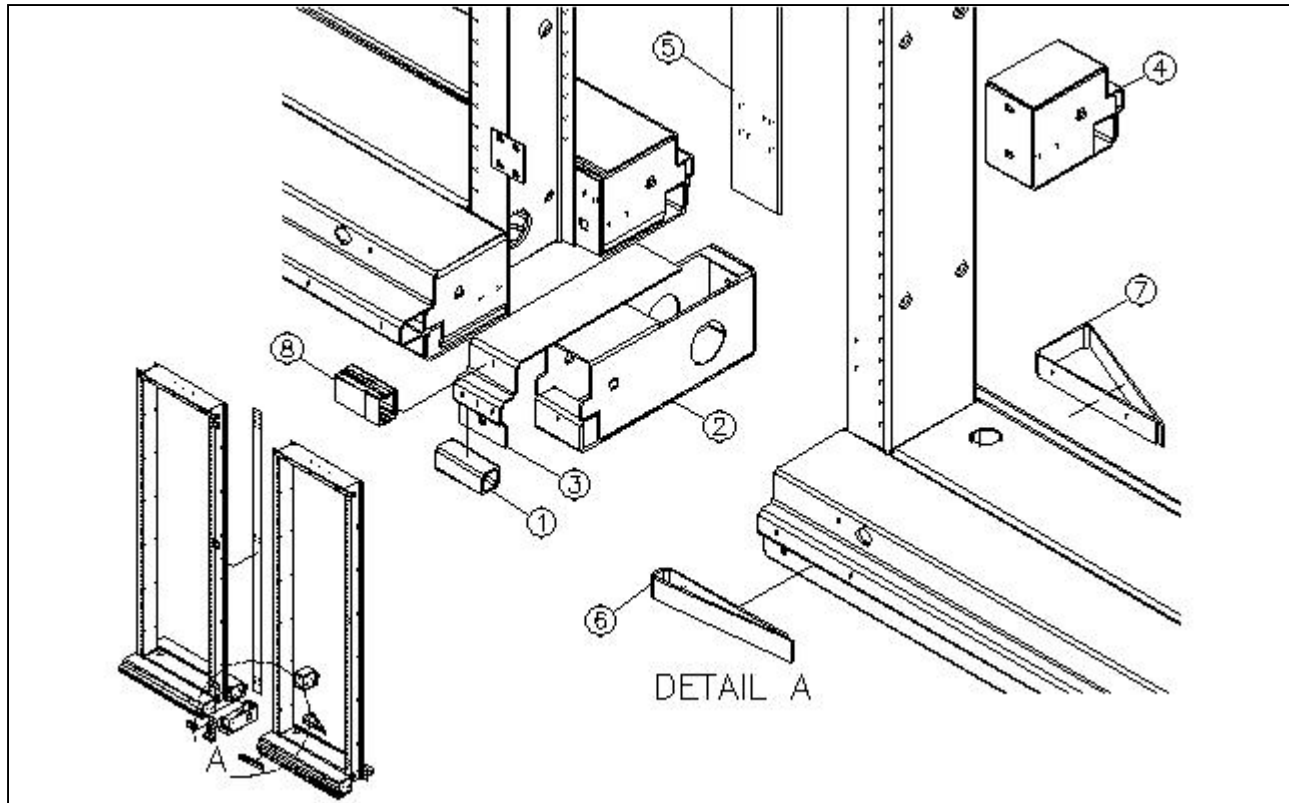

**FILLER PANEL KIT 7'-0" + 2.50" BAY FILLER/ NETWORK – FPC125CBK16**

FPC125CBK16 – FILLER PANEL KIT 7'-0" + 2.50" BAY FILLER/ NETWORK

ITEM	QTY	PART#	DESCRIPTION
1	1	BFE201CB	BASE FILLER EXT 1.00" X 2.50" CB
2	1	BFN25B	BAY FILLER BASE NETWORK 2.50" CB
3	1	BFN25C	BAY FILLER COVER NETWORK 2.50" CB
4	1	BFN2550CB	BAY FILLER EXT NWB 2.50" X 5.00" CB
5	1	FP125CB	FILLER PANEL 2.50" X 79.88" RN-CB
6	1	GRA01CB	GUARD RAIL ADAPTER 1.00" DP. X 7.00" LG. – CB
7	1	GRA03CB	GUARD RAIL ADAPTER 3.00" DP. X 7.00" LG. – CB
8	1	RNPB02CBK	NETWORK BAY 2.50" BLANK POWER STRIP CB