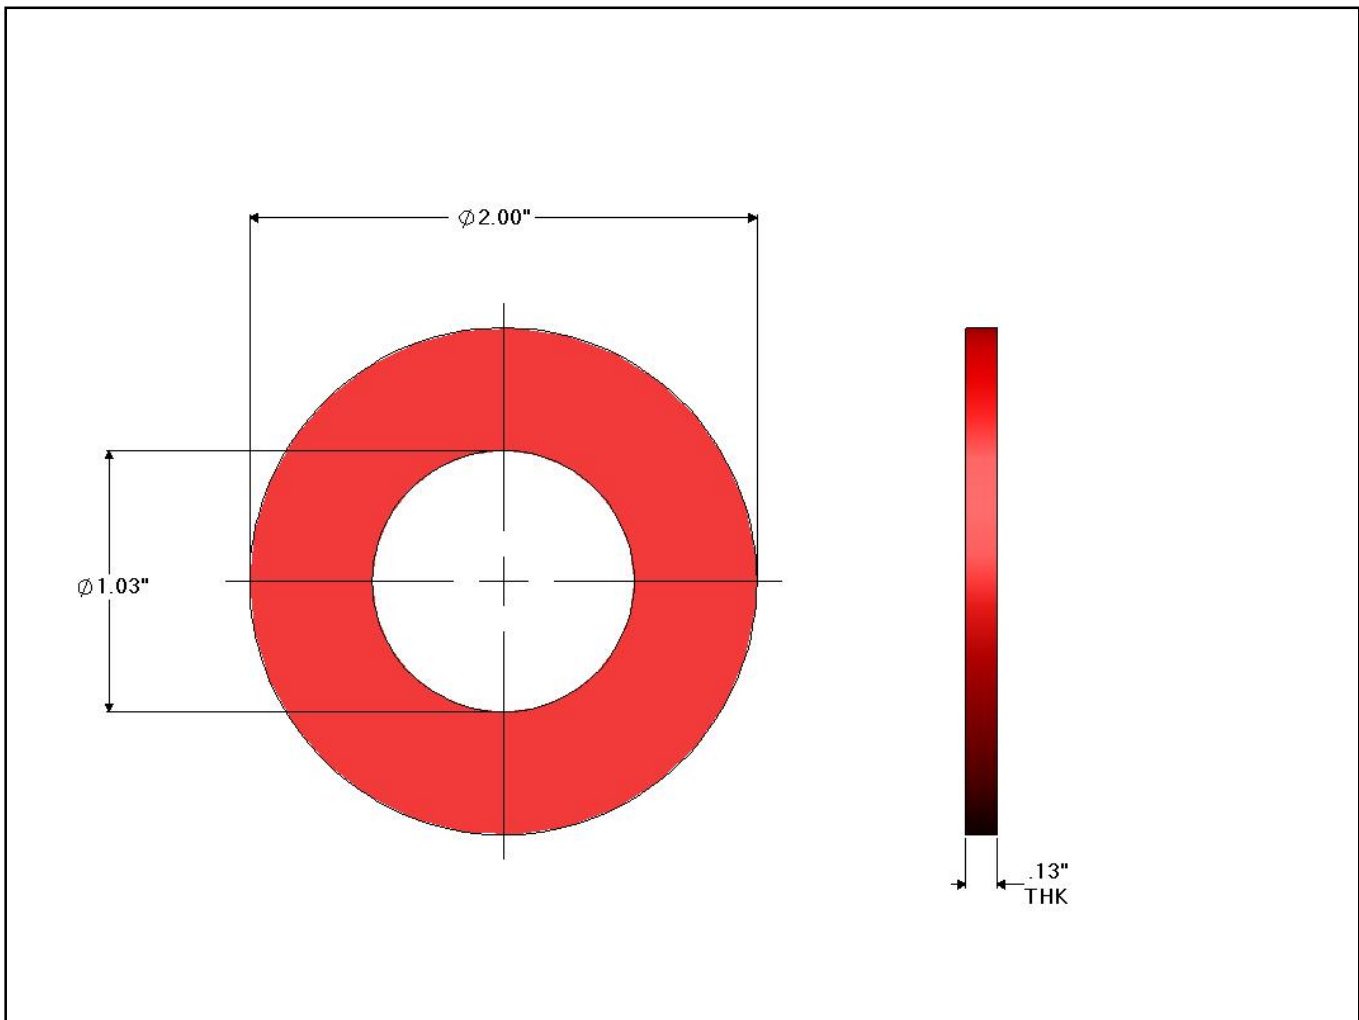

FGW2017 - GP03 Red Flat Washer

FGW2017 - GP03 Red Flat Washer

CSF P/N#	Description
FGW2017	GP03 Red Flat Washer

Notes:
Material - GP03 Red

Specifications subject to change. Please contact CSF Customer Service for more information.