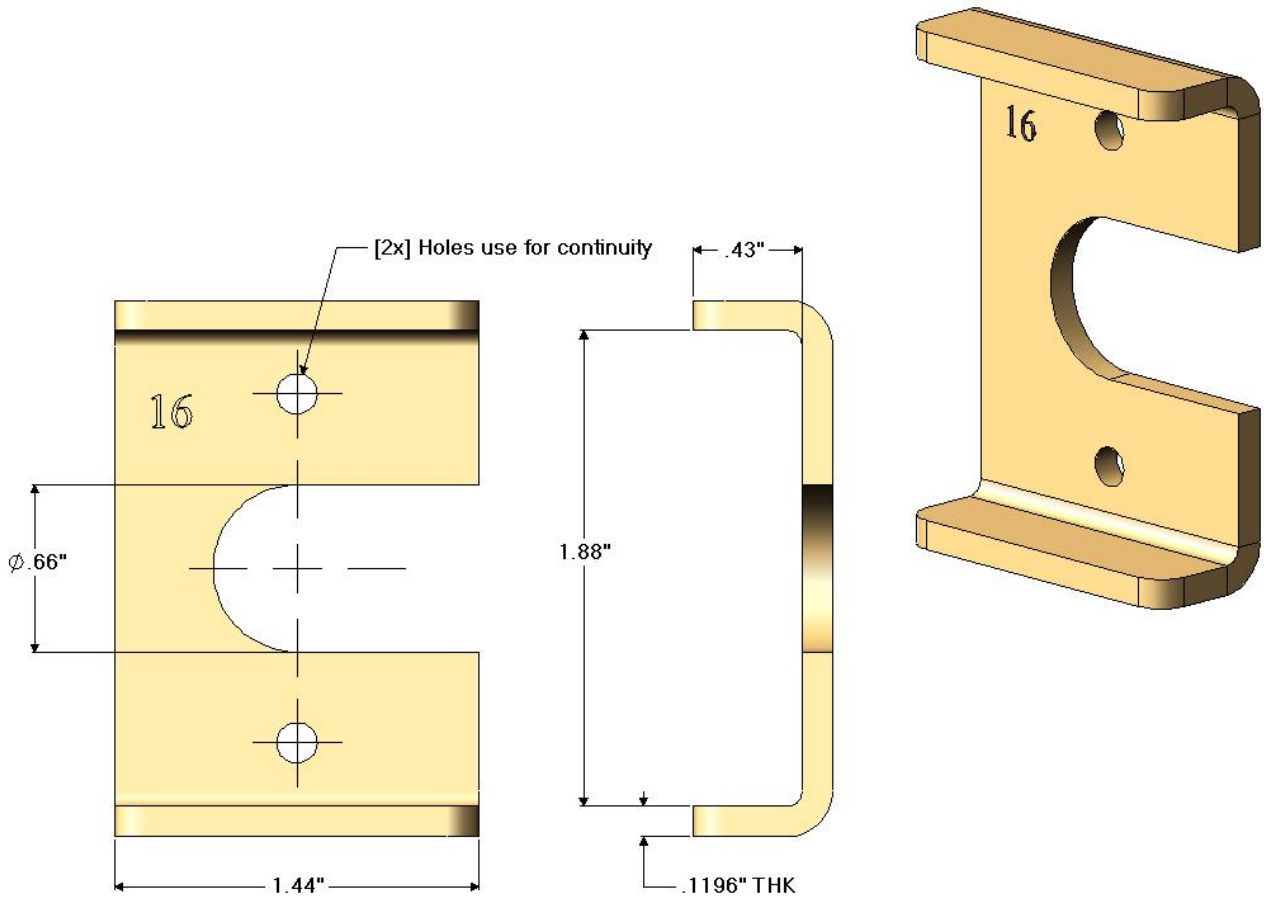

FC316s - Aux. Framing Channel Slotted Framing Clip

FC316s - Aux. Framing Channel Slotted Framing Clip

CSF P/N#	Description
FC316s	Aux. Framing Channel Slotted Framing Clip

Notes:

- [2x] Holes use for continuity
- Finish: zinc yellow