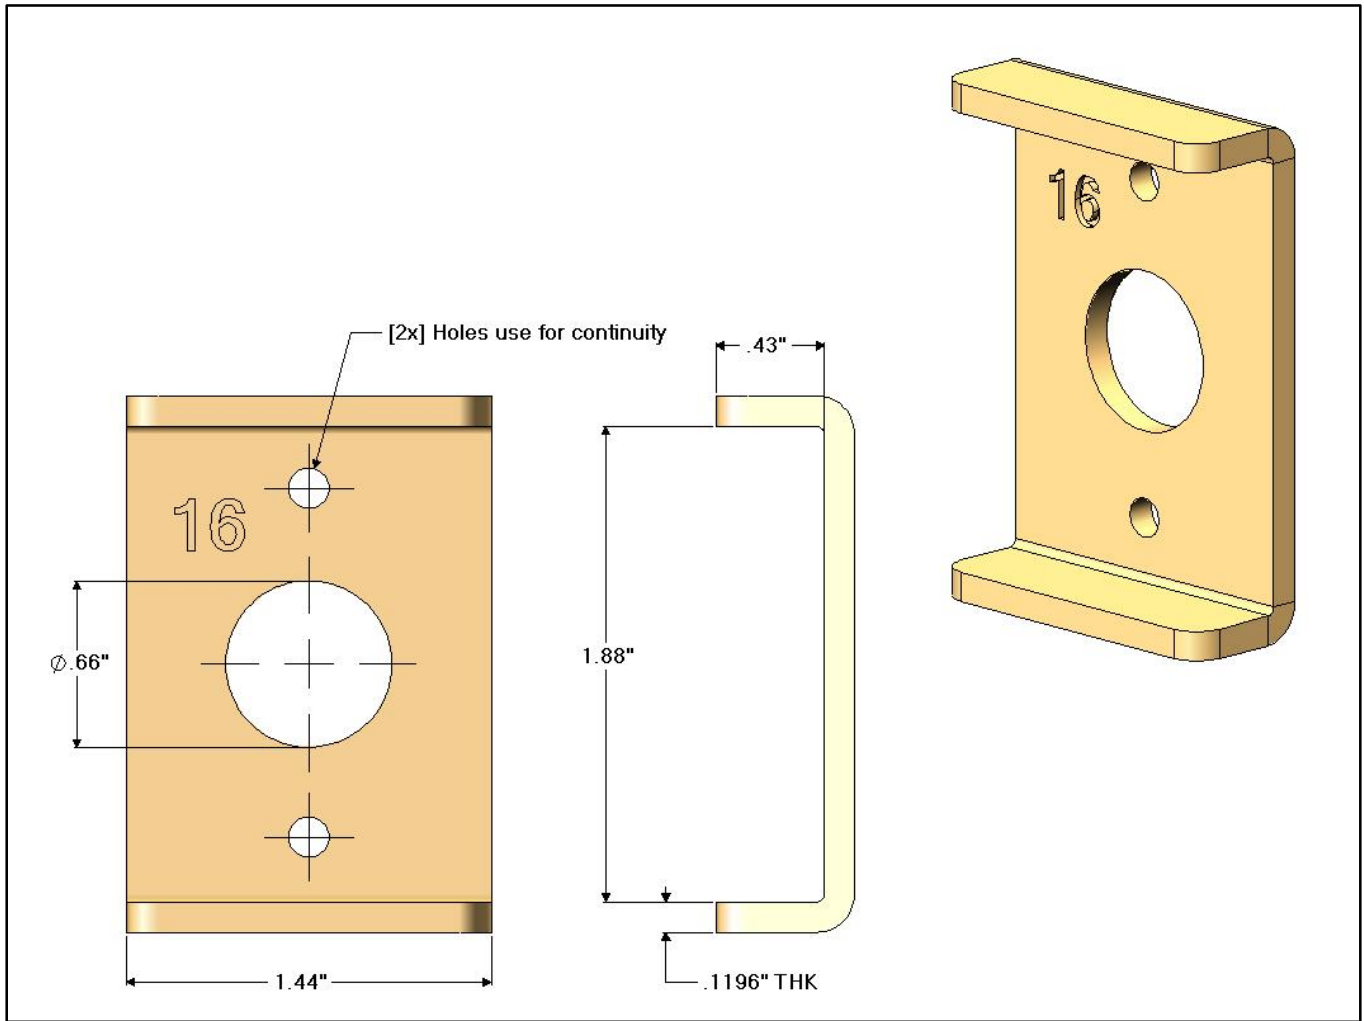

### FC316 - Aux. Framing Channel Framing Clip

### FC316 - Aux. Framing Channel Framing Clip

CSF P/N#	Description
FC316	Aux. Framing Channel Framing Clip

**Notes:**

- [2x] Holes use for continuity
- Finish: zinc yellow

Specifications subject to change. Please contact CSF Customer Service for more information.