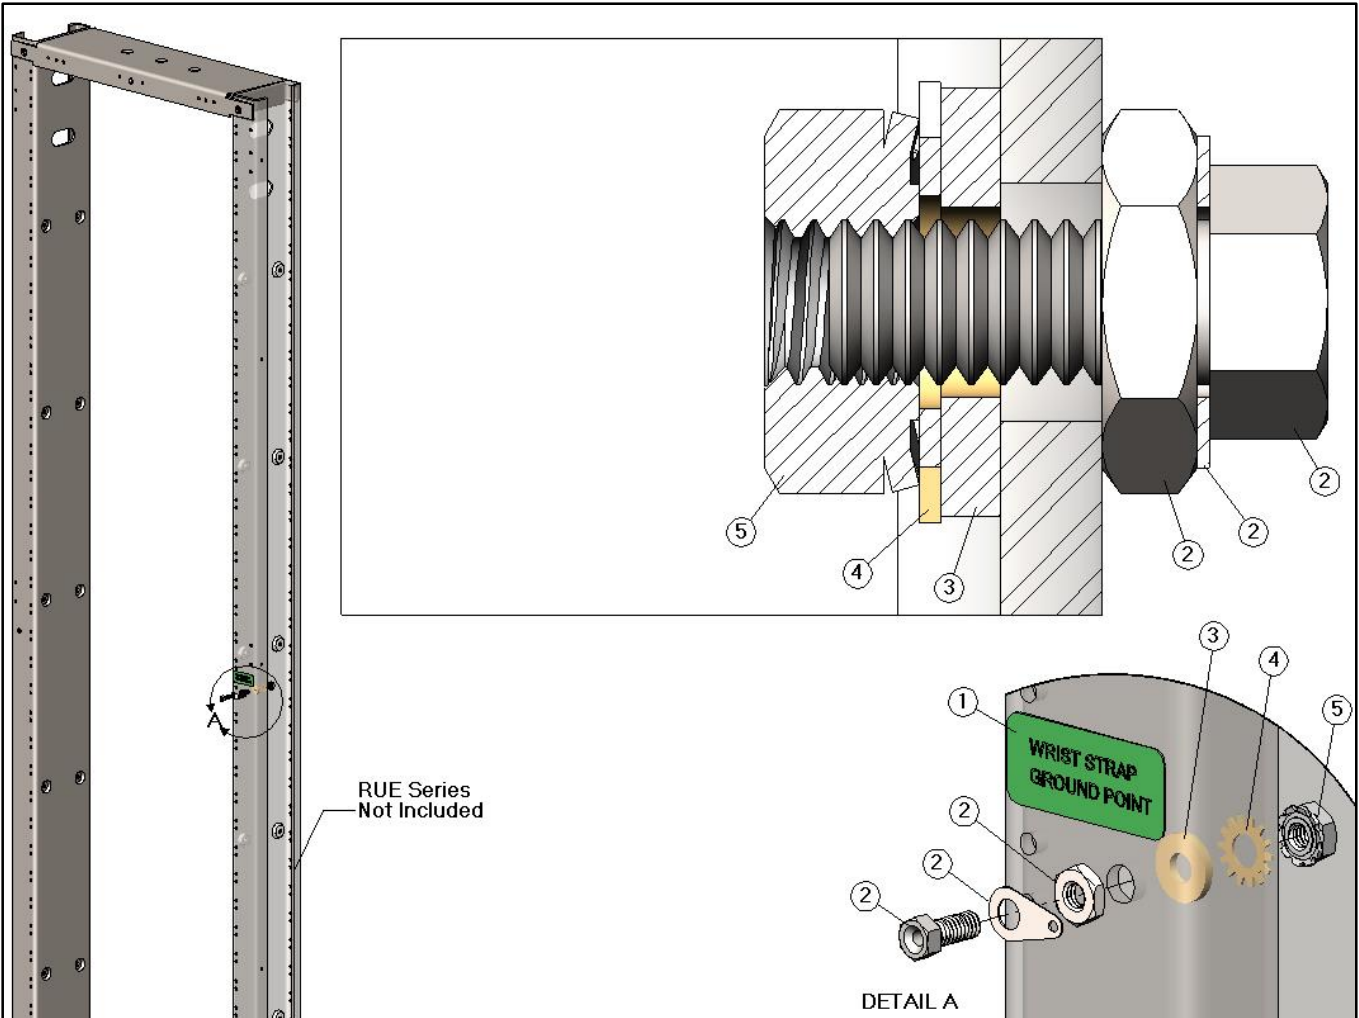

ESD1080K - ESD Banana Jack Kit

ESD1080K ESD Banana Jack Kit			
Item	CSF P/N#	Description	QTY
1	ESDLABEL GREEN	ESD Label	1
2	ESD1080740001	ESD Banana Jack Assembly	1
3	FW163	#12 Flat Washer	1
4	LWE154	1/4" External Tooth Lock Washer	1
5	HNK14428ZC	1/4-28 Keps Nut	1

Notes:

- RUE Series - Not Included

Specifications subject to change. Please contact CSF Customer Service for more information.