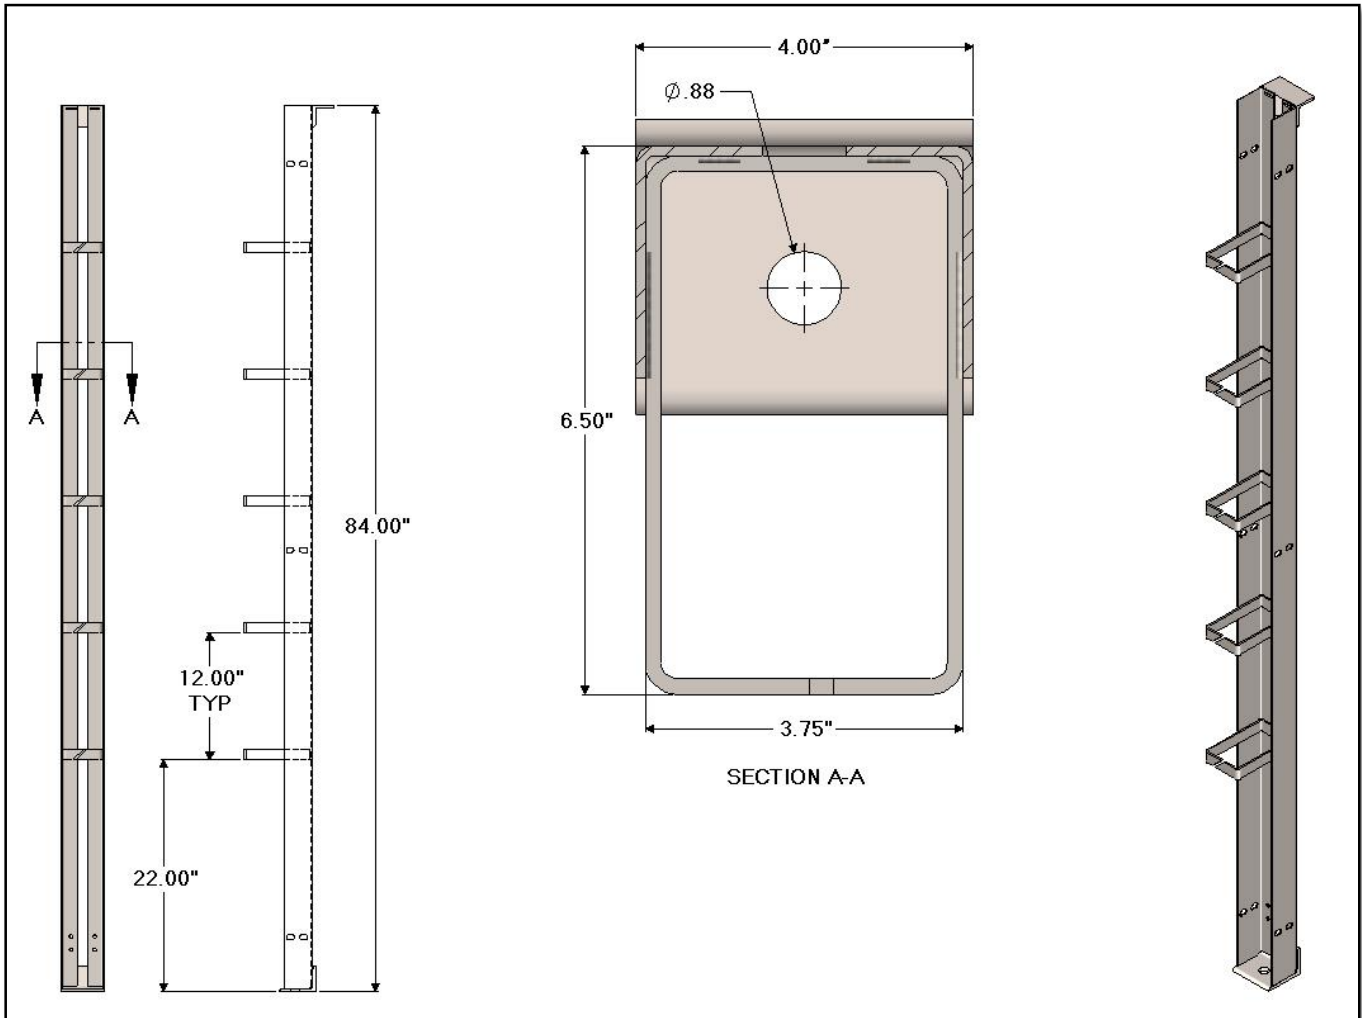

**CS425xx - Cable Section Framework**

| Cable Section Framework |  |     |
|-------------------------|--|-----|
| CSF P/N#                | Description                              | QTY |
| CS425xx                 | Cable Section Framework - 4.00" x 84.00" | 1   |

| CS25 - Cable Section Hardware |                           |     |
|-------------------------------|---------------------------|-----|
| CSF P/N#                      | Description               | QTY |
| HH1004                        | 3/8-16 HHCS x .88" Length | 12  |
| FW166                         | 3/8" Flat Washer          | 12  |
| LW156                         | 3/8" Spring Lock Washer   | 12  |
| HN146                         | 3/8-16 Hex Nut            | 12  |