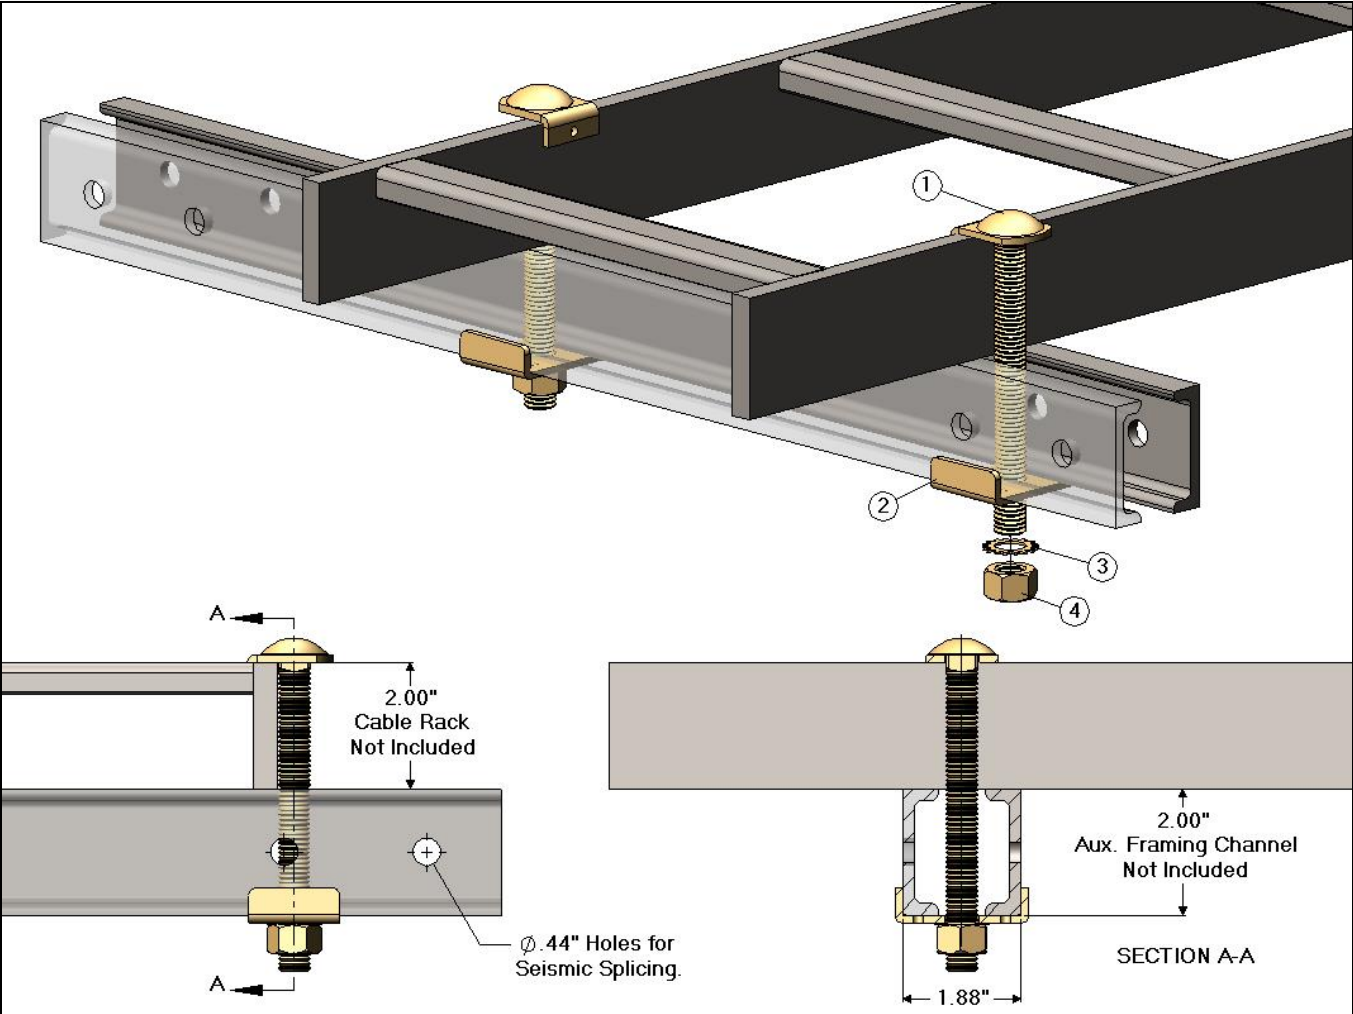

CJB6302CK - J Bolt Assembly Kit - 2.00" Cable Rack to 2.00" Aux. Framing Channel

CJB6302CK J Bolt Clip Assembly Kit 2.00" Cable Rack to 2.00" Aux. Framing Channel - Pair			
Item	CSF P/N#	QTY	Description
1	CJB5	2	J Bolt Clip
2	FC315	2	Framing Clip
3	LWE157	2	1/2" External Tooth Lock Washer
4	HN147	2	1/2-13 Hex Nut

Notes:
 - 2.00" Aux. Framing Channel - Not Included
 - 2.00" Cable Rack - Not Included
 - Hardware finish is zinc yellow.

Specifications subject to change. Please contact CSF Customer Service for more information.