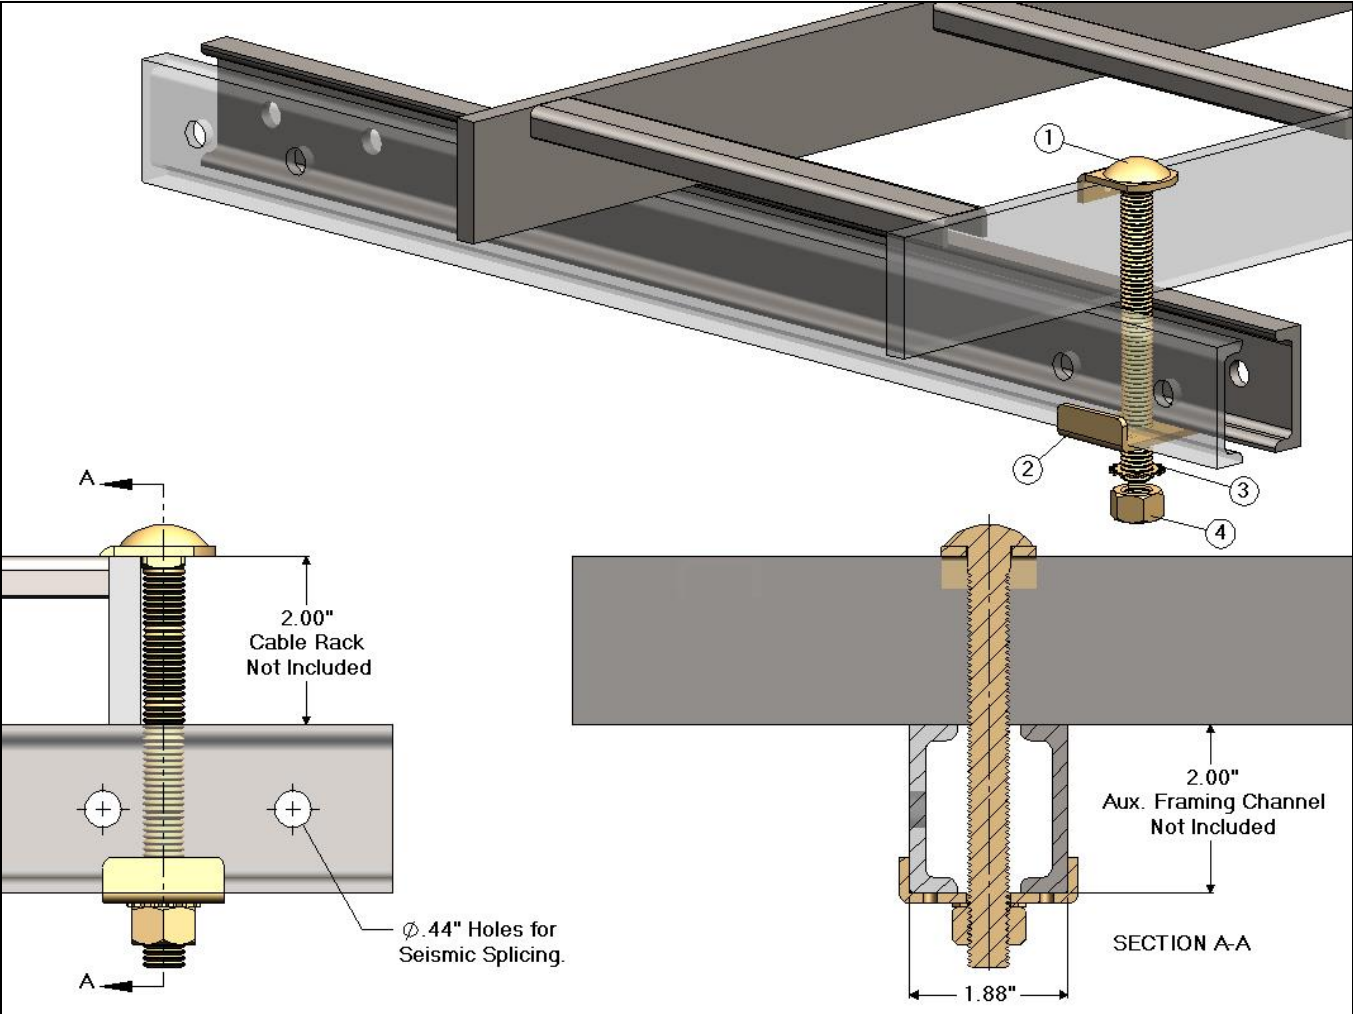

CJB6302C - J Bolt Assembly Kit - 2.00" Cable Rack to 2.00" Aux. Framing Channel

CJB6302C J Bolt Clip Assembly Kit 2.00" Cable Rack to 2.00" Aux. Framing Channel			
Item	CSF P/N#	QTY	Description
1	CJB5	1	J Bolt Clip
2	FC315	1	Framing Clip
3	LWE157	1	1/2" External Tooth Lock Washer
4	HN147	1	1/2-13 Hex Nut

Notes:
 - 2.00" Aux. Framing Channel - Not Included
 - 2.00" Cable Rack - Not Included
 - Hardware finish is zinc yellow.