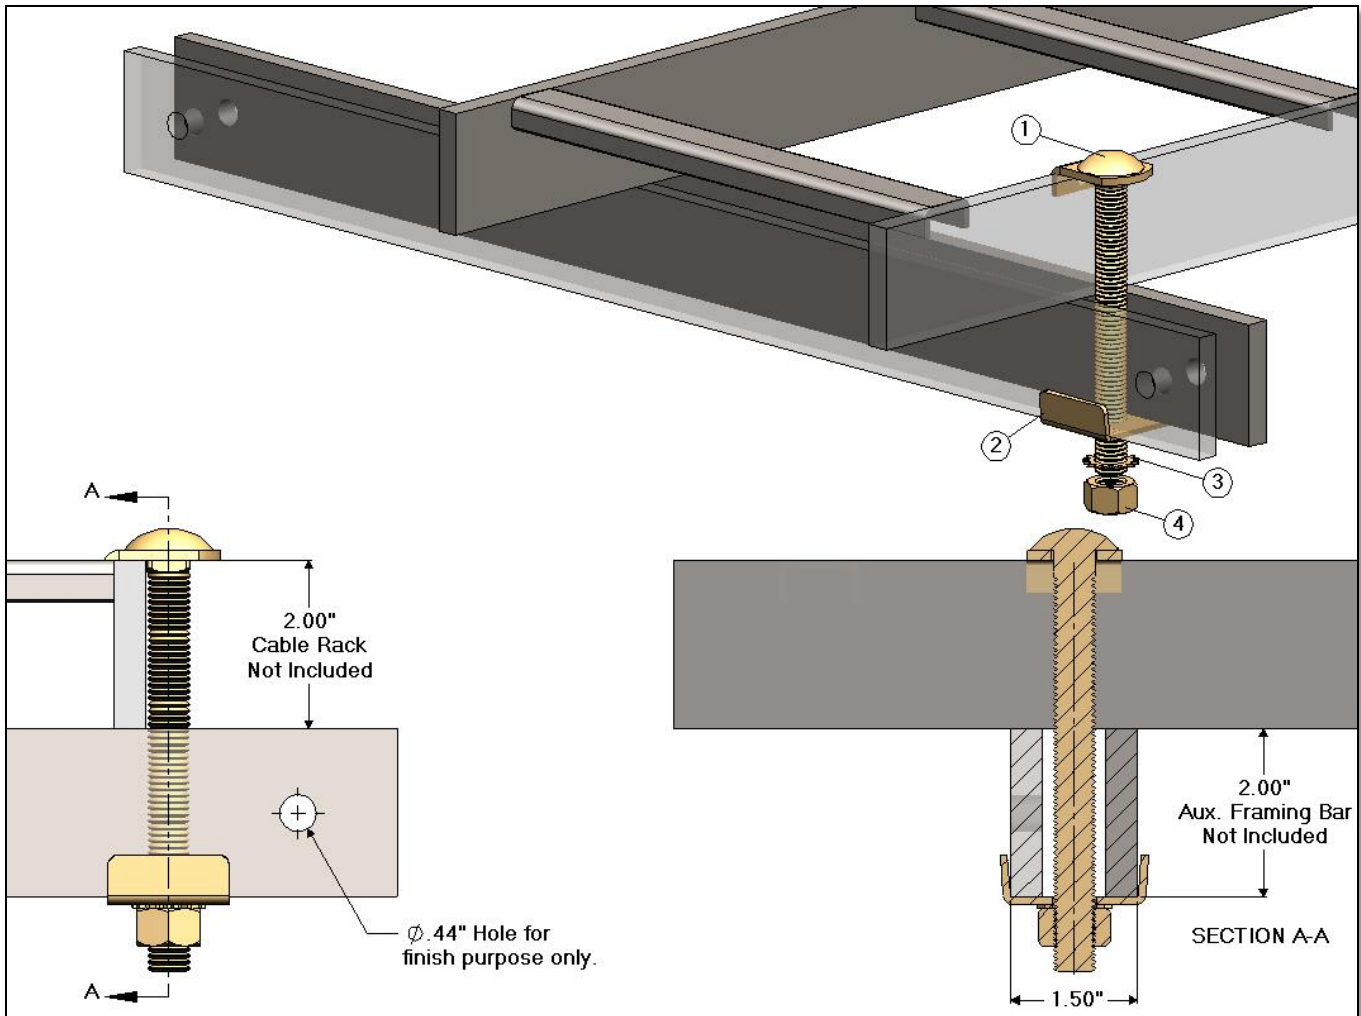

CJB6302 - J Bolt Assembly Kit - 2.00" Cable Rack to 2.00" Aux. Framing Bar

CJB6302 - J Bolt Clip Assembly Kit 2.00" Cable Rack to 2.00" Aux. Framing Bar			
Item	CSF P/N#	QTY	Description
1	CJB5	1	J Bolt Clip
2	FC312	1	Framing Clip
3	LWE157	1	1/2" External Tooth Lock Washer
4	HN147	1	1/2-13 Hex Nut

Notes:

- 2.00" Aux. Framing Bar - Not Included
- 2.00" Cable Rack - Not Included
- Hardware finish is zinc yellow.

Specifications subject to change. Please contact CSF Customer Service for more information.