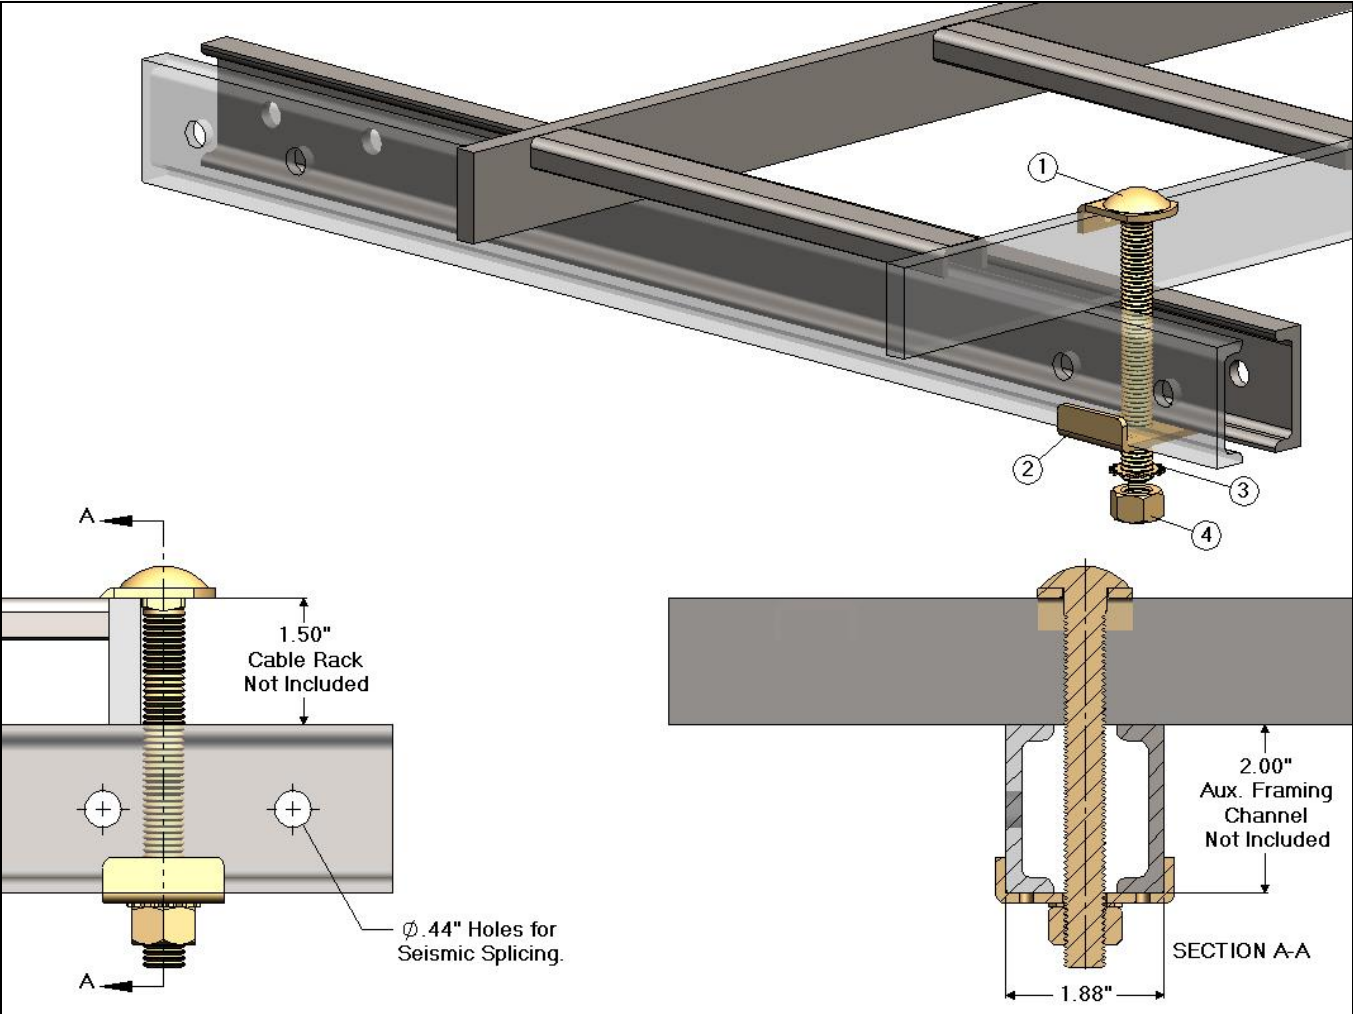

CJB6301C - J Bolt Assembly Kit - 1.50" Cable Rack to 2.00" Aux. Framing Channel

CJB6301C J Bolt Clip Assembly Kit 1.50" Cable Rack to 2.00" Aux. Framing Channel			
Item	CSF P/N#	QTY	Description
1	CJB4	1	J Bolt Clip
2	FC315	1	Framing Clip
3	LWE157	1	1/2" External Tooth Lock Washer
4	HN147	1	1/2-13 Hex Nut

- Notes:
- 2.00" Aux. Framing Channel - Not Included
 - 1.50" Cable Rack - Not Included
 - Hardware finish is zinc yellow.

Specifications subject to change. Please contact CSF Customer Service for more information.