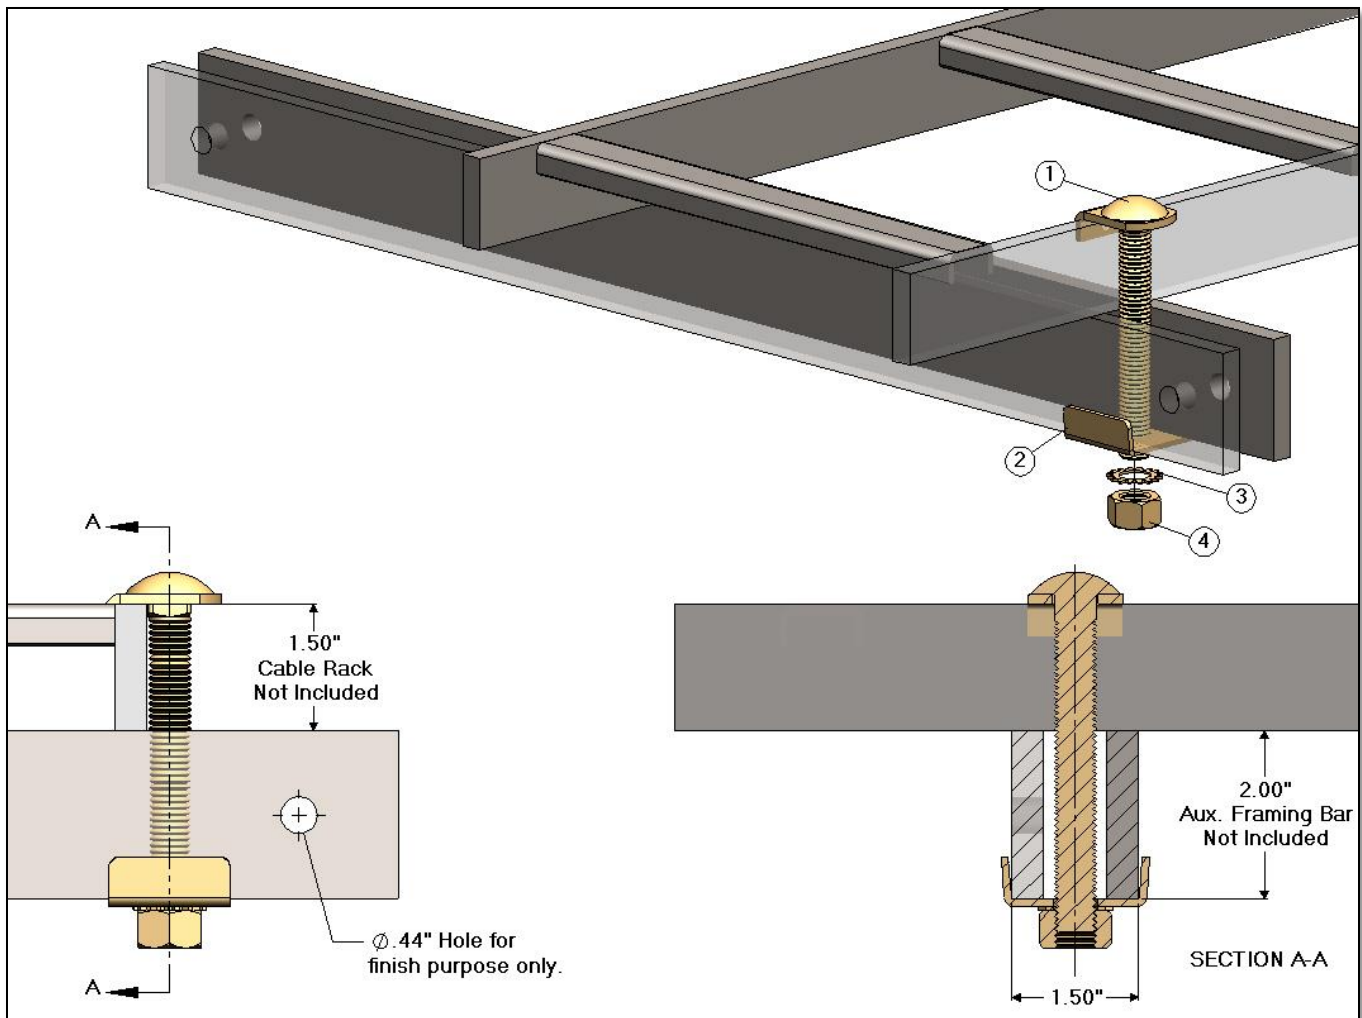

CJB6301 - J Bolt Assembly Kit - 1.50" Cable Rack to 1.50" Aux. Framing Bar

CJB6301 - J Bolt Clip Assembly Kit 1.50" Cable Rack to 1.50" Aux. Framing Bar			
Item	CSF P/N#	QTY	Description
1	CJB4	1	J Bolt Clip
2	FC312	1	Framing Clip
3	LWE157	1	1/2" External Tooth Lock Washer
4	HN147	1	1/2-13 Hex Nut

- Notes:
- 2.00" Aux. Framing Bar - Not Included
 - 1.50" Cable Rack - Not Included
 - Hardware finish is zinc yellow.