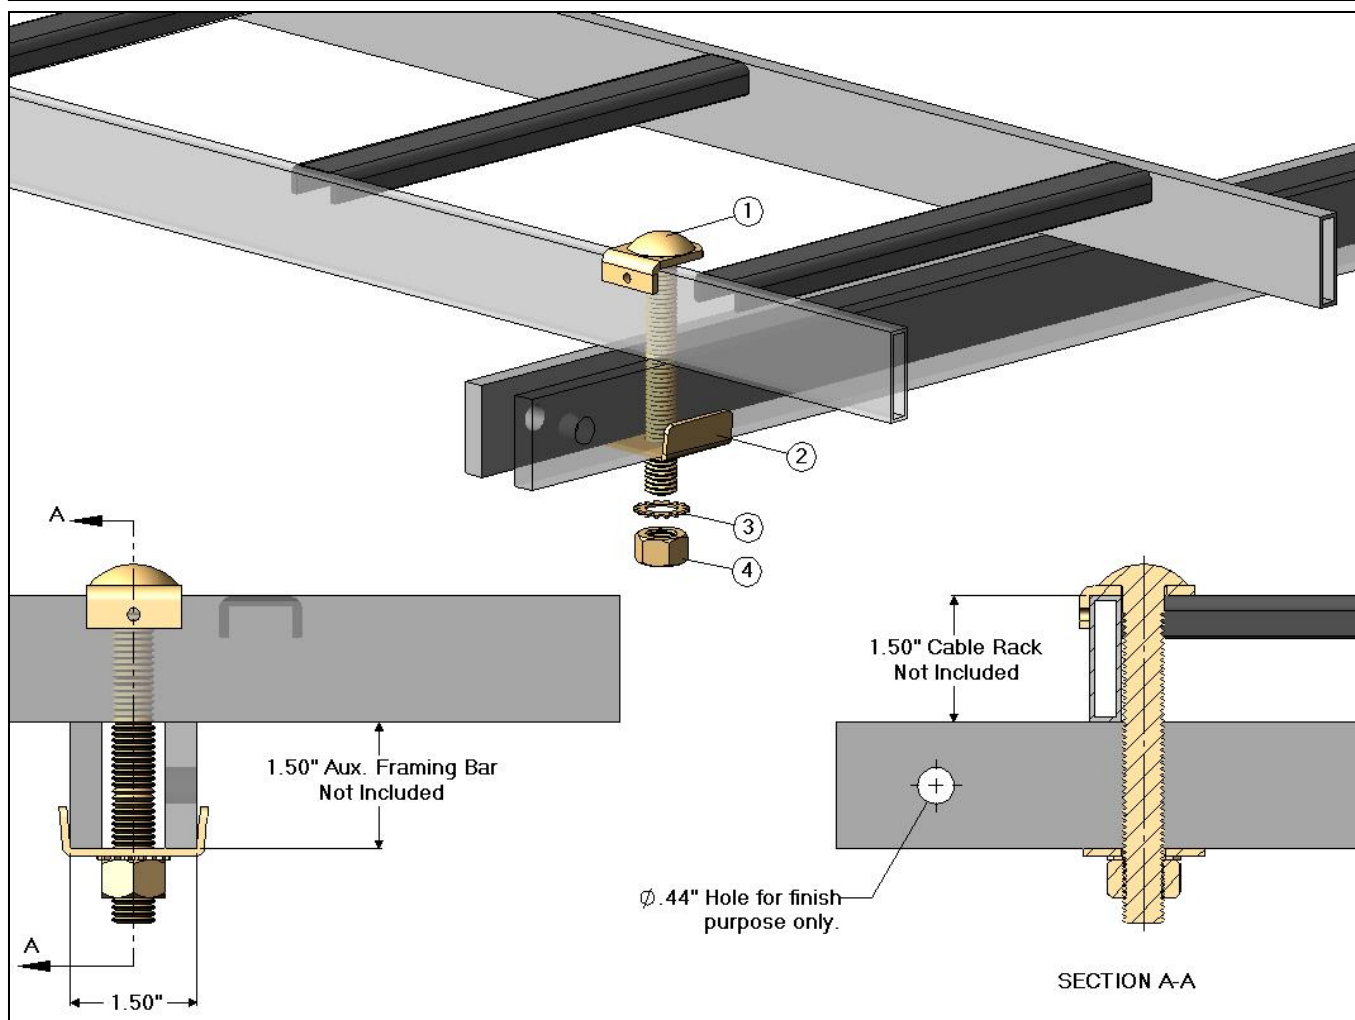

CJB6201 - "J" Bolt Assembly Kit - 1.50" Cable Rack to 1.50" Aux. Framing Bar

CJB6201 - "J" Bolt Assembly Kit  
1.50" Cable Rack to 1.50" Aux. Framing Bar

Item	CSF P/N#	QTY	Description
1	CJB3	1	1/2-13 "J" Bolt
2	FC312	1	Framing Clip
3	LWE157	1	1/2" External Tooth Lock Washer
4	HN147	1	1/2-13 Hex Nut

Notes:

- 1.50" Aux. Framing Bar - Not Included
- 1.50" Cable Rack - Not Included
- Hardware finish is zinc yellow.