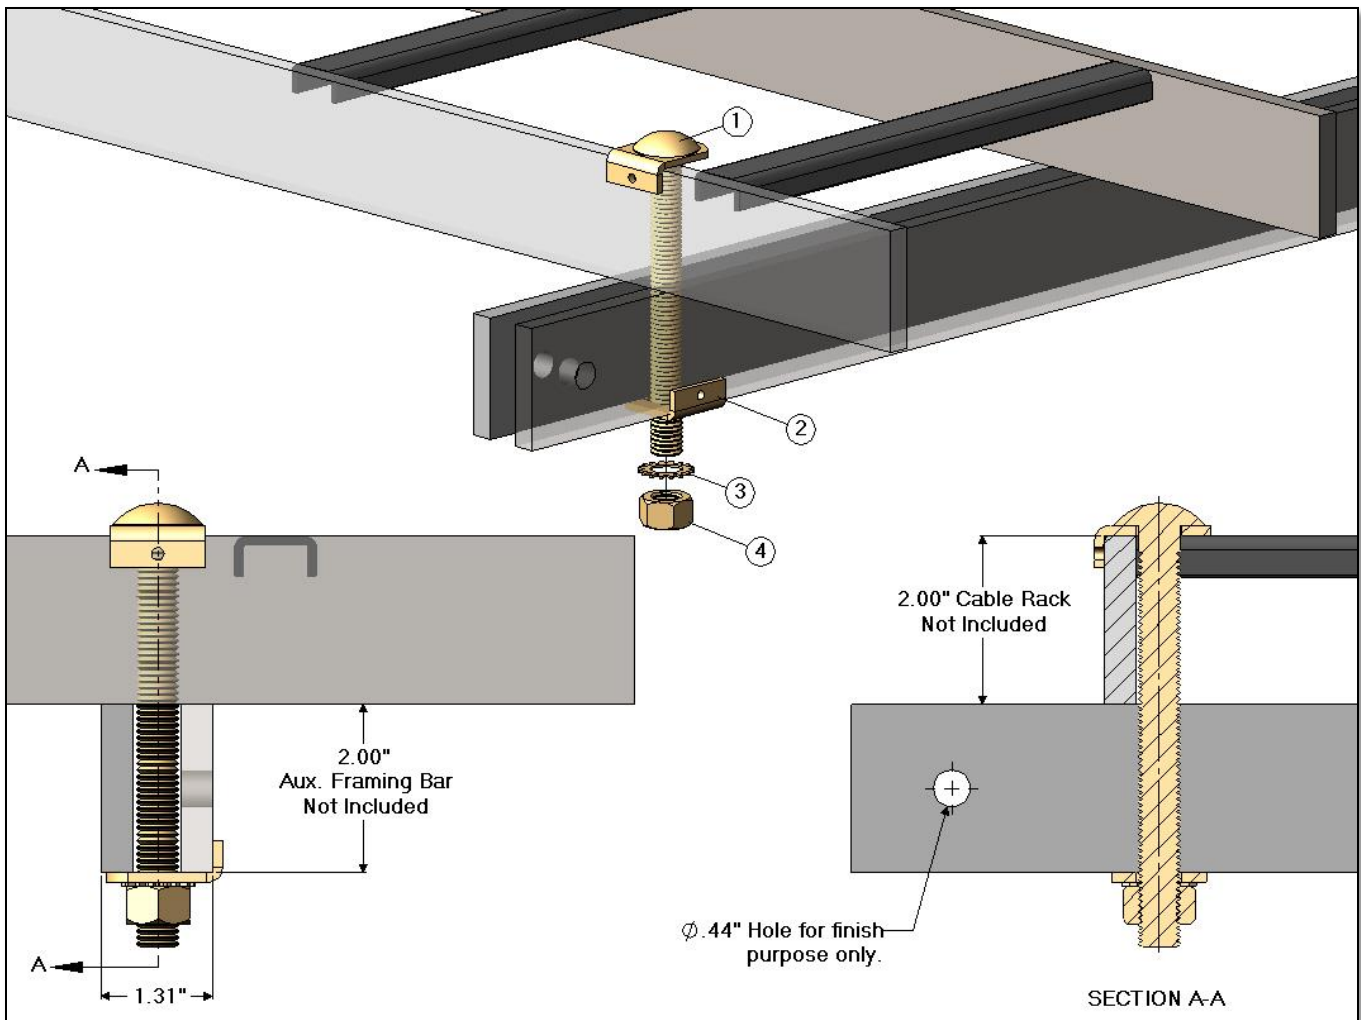

CJB5K - "J" Bolt Assembly Kit - 2.00" Cable Rack to 2.00" Aux. Framing Bar

CJB5K - "J" Bolt Assembly Kit
2.00" Cable Rack to 2.00" Aux. Framing Bar

Item	CSF P/N#	QTY	Description
1	CJB5	1	1/2-13 "J" Bolt
2	JBC	1	"J" Bolt Clip
3	LWE157	1	1/2" External Tooth Lock Washer
4	HN147	1	1/2-13 Hex Nut

Notes:

- Aux. Framing Bar - Not Included
- 2.00" Cable Rack - Not Included
- Hardware finish is zinc yellow.