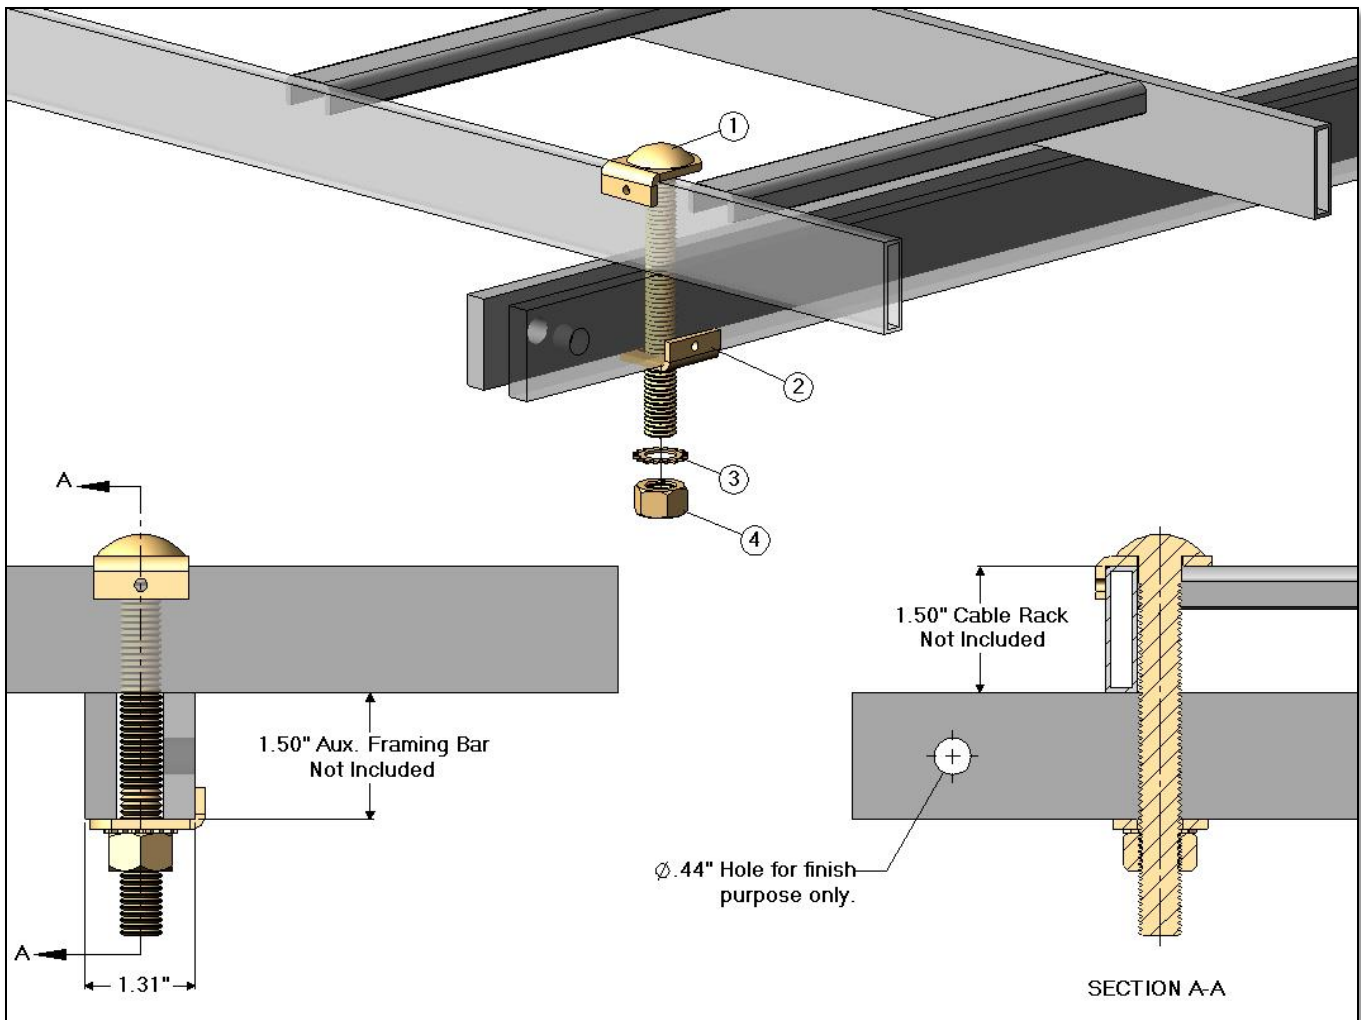

CJB4K - "J" Bolt Assembly Kit - 1.50" Cable Rack to 1.50" Aux. Framing Bar

CJB4K - "J" Bolt Assembly Kit
1.50" Cable Rack to 1.50" Aux. Framing Bar

Item	CSF P/N#	QTY	Description
1	CJB4	1	1/2-13 "J" Bolt
2	JBC	1	"J" Bolt Clip
3	LWE157	1	1/2" External Tooth Lock Washer
4	HN147	1	1/2-13 Hex Nut

Notes:

- Aux. Framing Bar - Not Included
- 1.50" Cable Rack - Not Included
- Hardware finish is zinc yellow.