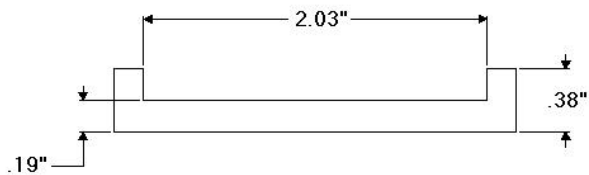

CI6501 - Aux. Framing Channel Insulation

CI6501 - Aux. Framing Channel Insulation

CSF P/N#	Description
CI6501	Aux. Framing Channel Insulation

Notes:
Material - GP03 Red

Specifications subject to change. Please contact CSF Customer Service for more information.