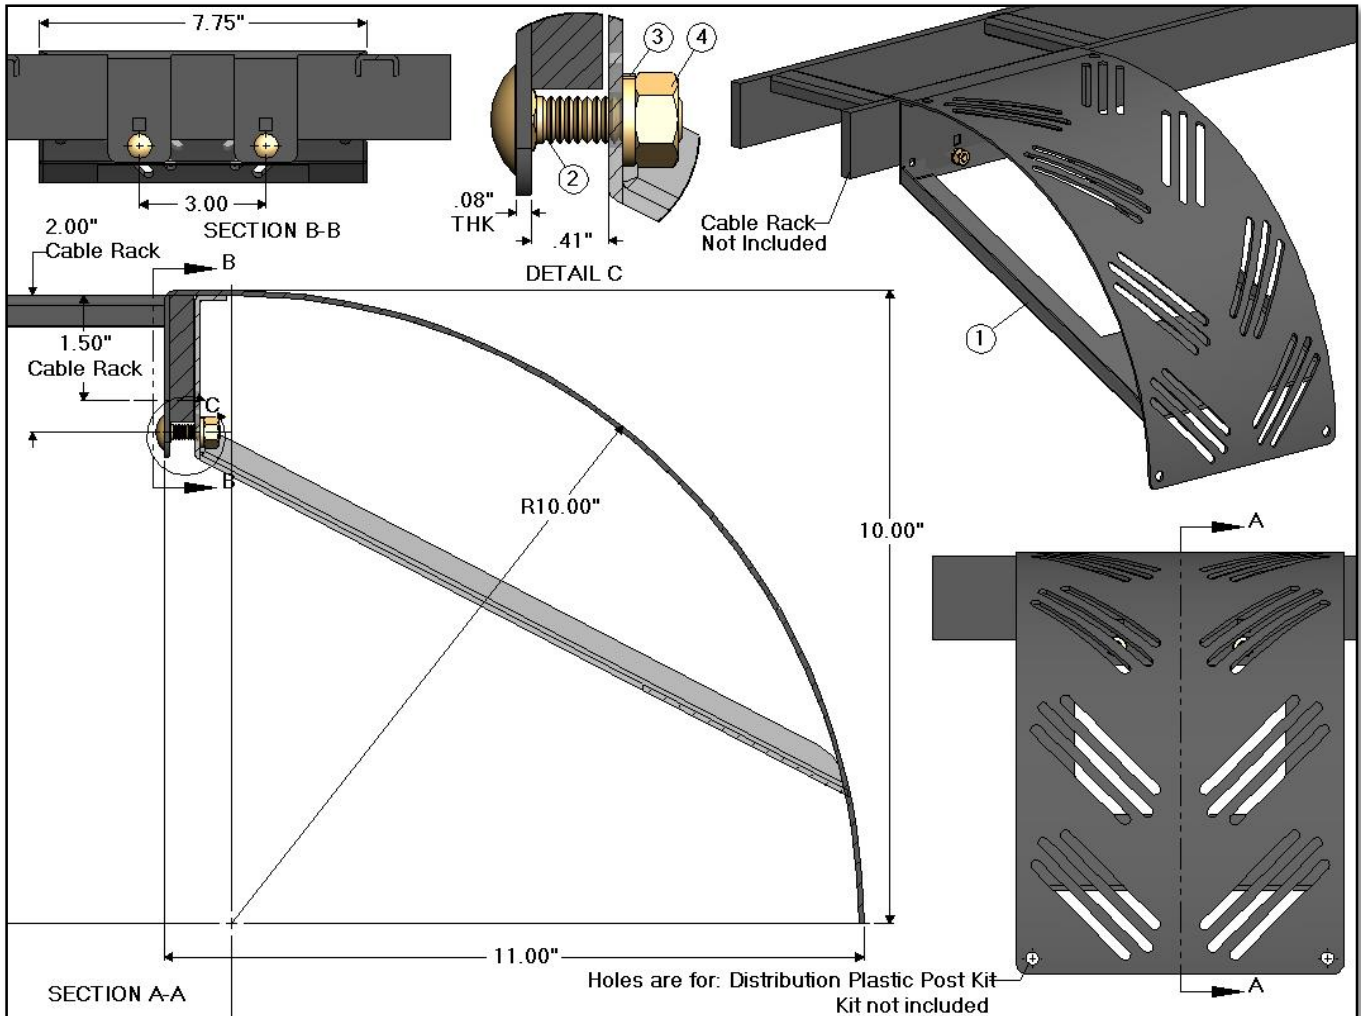

CGA10775 - 10.00" Radius Cable Guide Assembly Kit

CGA10775 - 10.00" Radius Cable Guide Assembly

Item	CSF P/N#	Description
1	CGA10775	Cable Guide Assembly

CGA Hardware Kit

Item	CSF P/N#	Description
2	CB0604	1/4-20 x .88" Length Carriage Bolt
3	LW154	1/4" Spring Lock Washer
4	HN144	1/4-20 Hex Nut

Notes:
- Finishes: See finish codes.

Specifications subject to change. Please contact CSF Customer Service for more information.

256