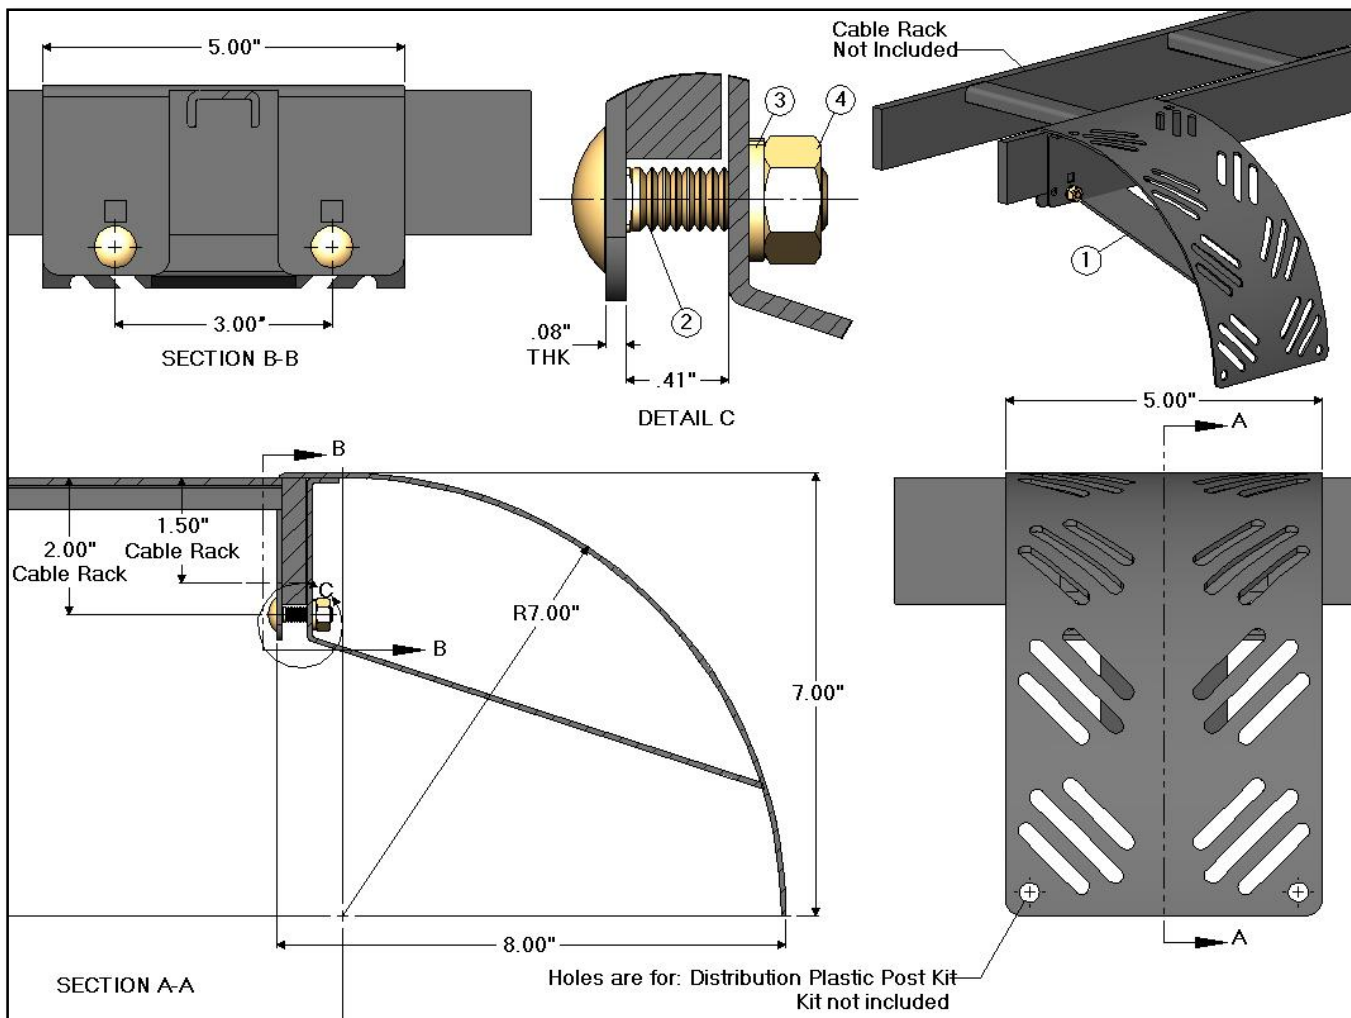

CGA07500- 7.00" Radius Cable Guide Assembly Kit

CGA07500 - 7.00" Radius Cable Guide Assembly

Item	CSF P/N#	Description
1	CGA07500	Cable Guide Assembly

CGA Hardware Kit

Item	CSF P/N#	Description
2	CB0604	1/4-20 x .88" Length Carriage Bolt
3	LW154	1/4" Spring Lock Washer
4	HN144	1/4-20 Hex Nut