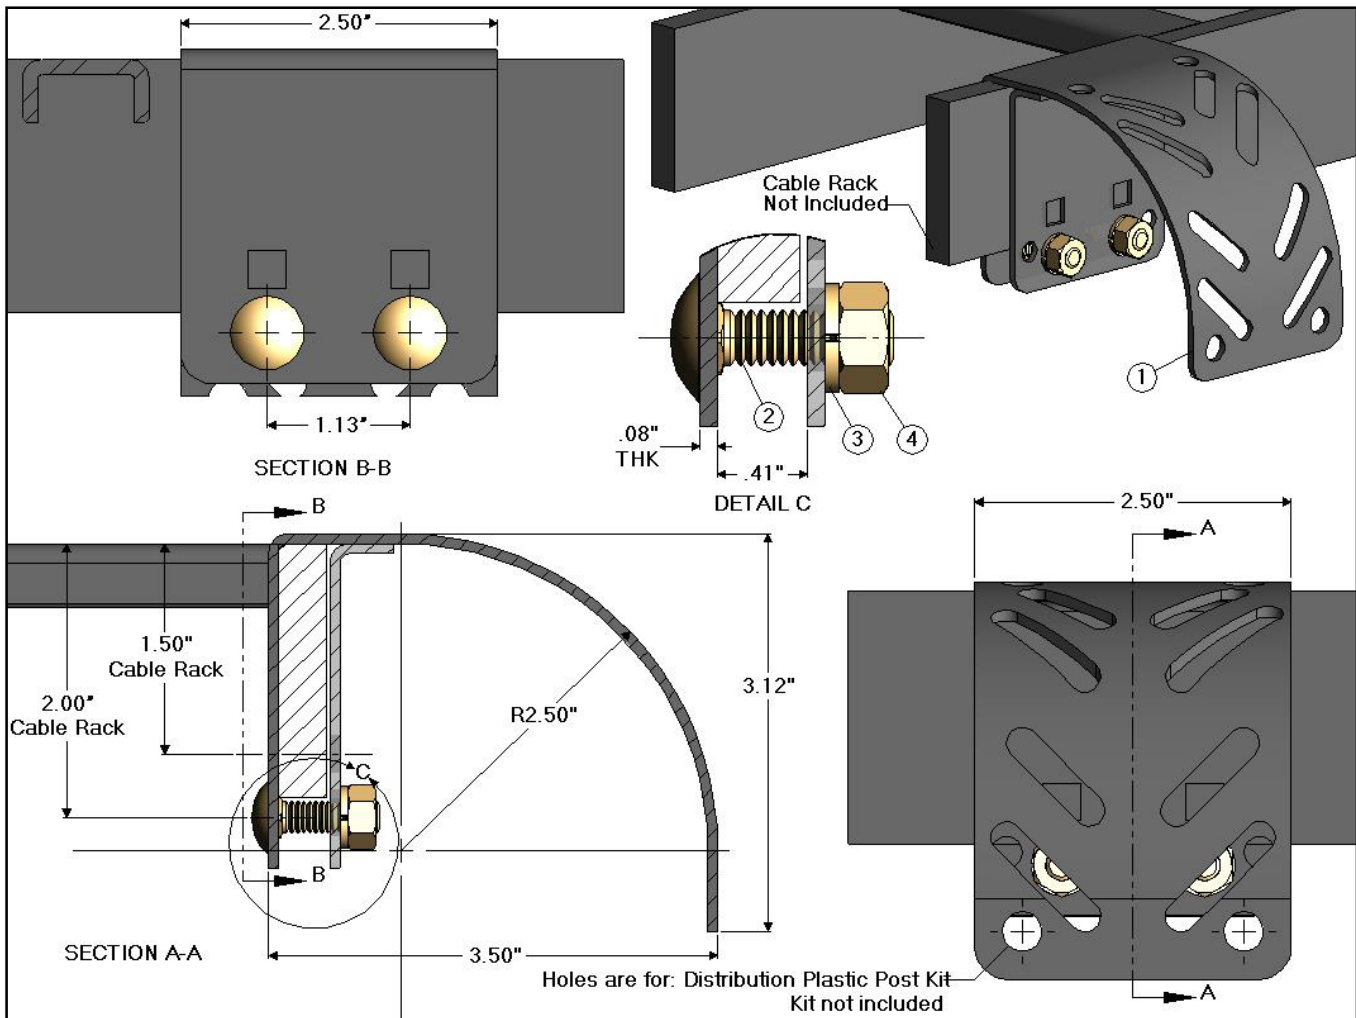

CGA02250 - 2.50" Radius Cable Guide Assembly Kit

CGA02250 - 2.50" Radius Cable Guide Assembly

Item	CSF P/N#	Description
1	CGA02250	Cable Guide Assembly

CGA Hardware Kit

Item	CSF P/N#	Description
2	CB0604	1/4-20 x .88" Length Carriage Bolt
3	LW154	1/4" Spring Lock Washer
4	HN144	1/4-20 Hex Nut