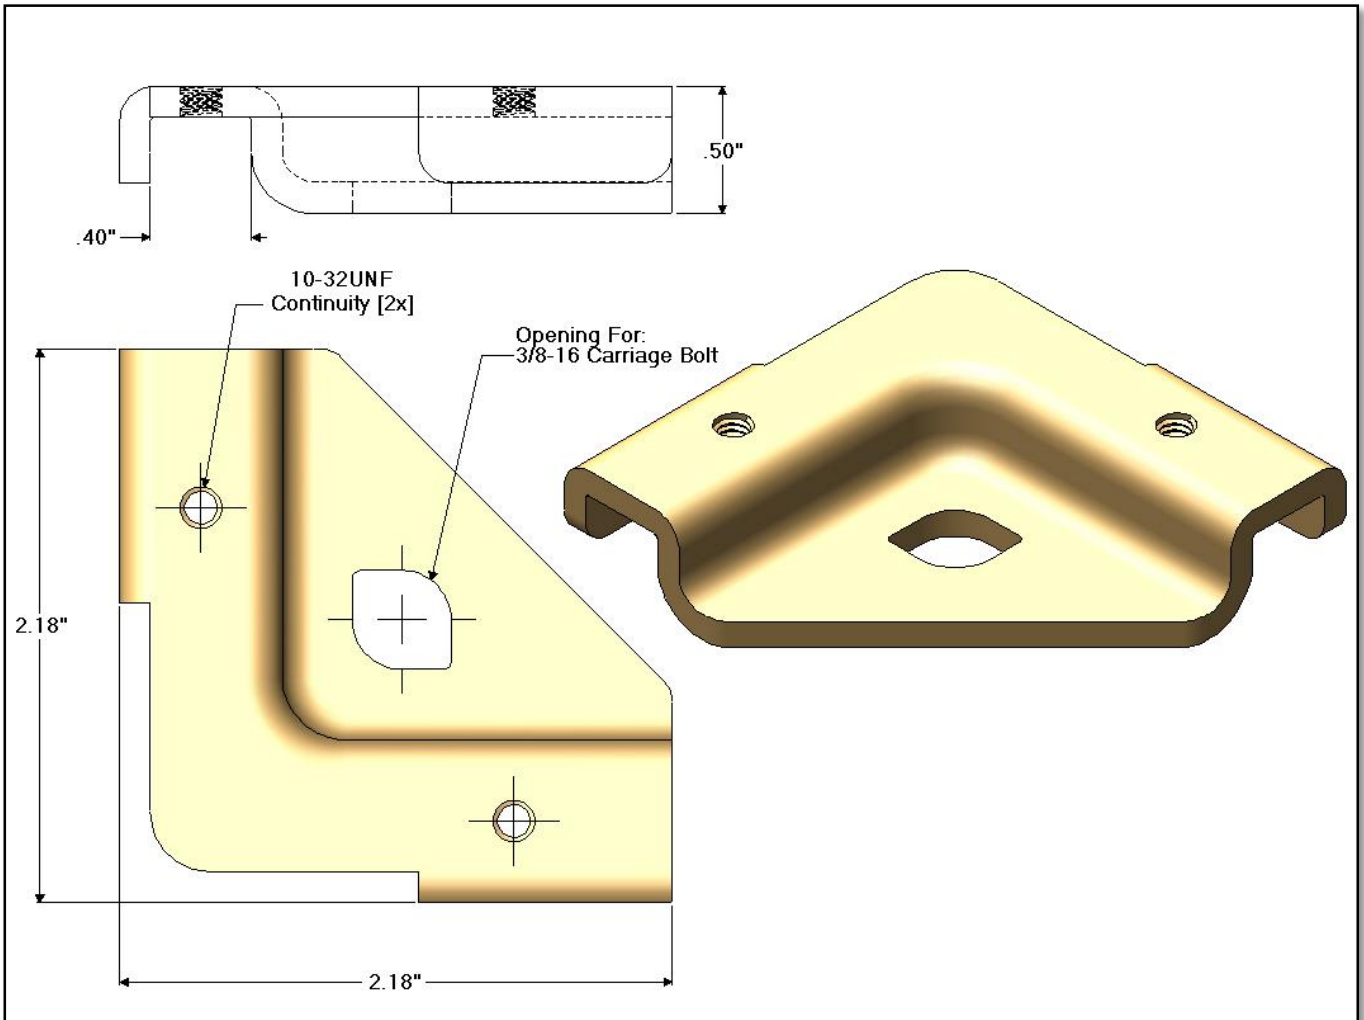

CCCN - Corner Clamp Bracket Continuity

Notes:

- Finish: zinc yellow

Specifications subject to change. Please contact CSF Customer Service for more information.